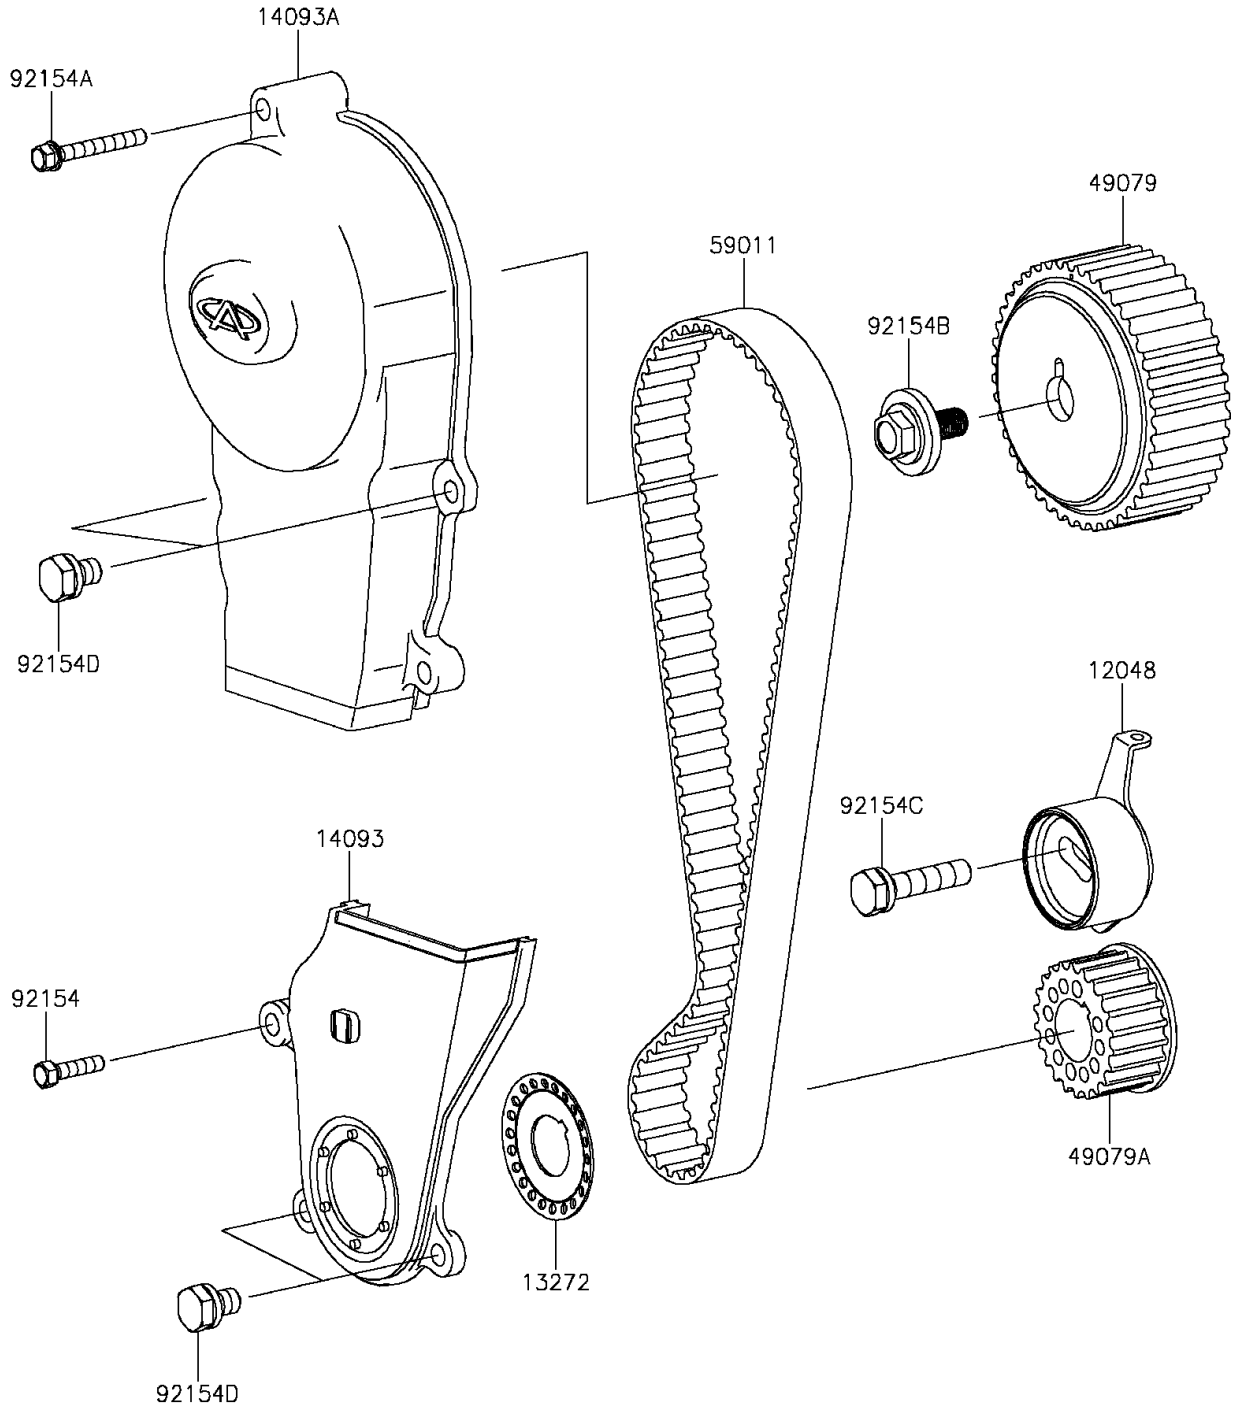

2015 MULE PRO-FXT™ PARTS DIAGRAM

Timing Belt

E1215

2015 MULE PRO-FXT™ PARTS LIST

Timing Belt

ITEM NAME	PART NUMBER	QUANTITY
TENSIONER-ASSY (Ref # 12048)	12048-0093	1
PLATE,TIMING BELT (Ref # 13272)	13272-1872	1
COVER,TIMING BELT,LWR (Ref # 14093)	14093-0200	1
COVER,TIMING BELT,UPP (Ref # 14093A)	14093-0201	1
PULLEY-BELT,CAMSHAFT (Ref # 49079)	49079-0023	1
PULLEY-BELT,CRANKSHAFT (Ref # 49079A)	49079-0024	1
BELT,TIMING (Ref # 59011)	59011-0042	1
BOLT,6X25 (Ref # 92154)	92154-1583	1
BOLT,6X50 (Ref # 92154A)	92154-1591	1
BOLT,FLANGED (Ref # 92154B)	92154-1614	1
BOLT,10X45 (Ref # 92154C)	92154-1615	1
BOLT,6X16 (Ref # 92154D)	92154-1617	4