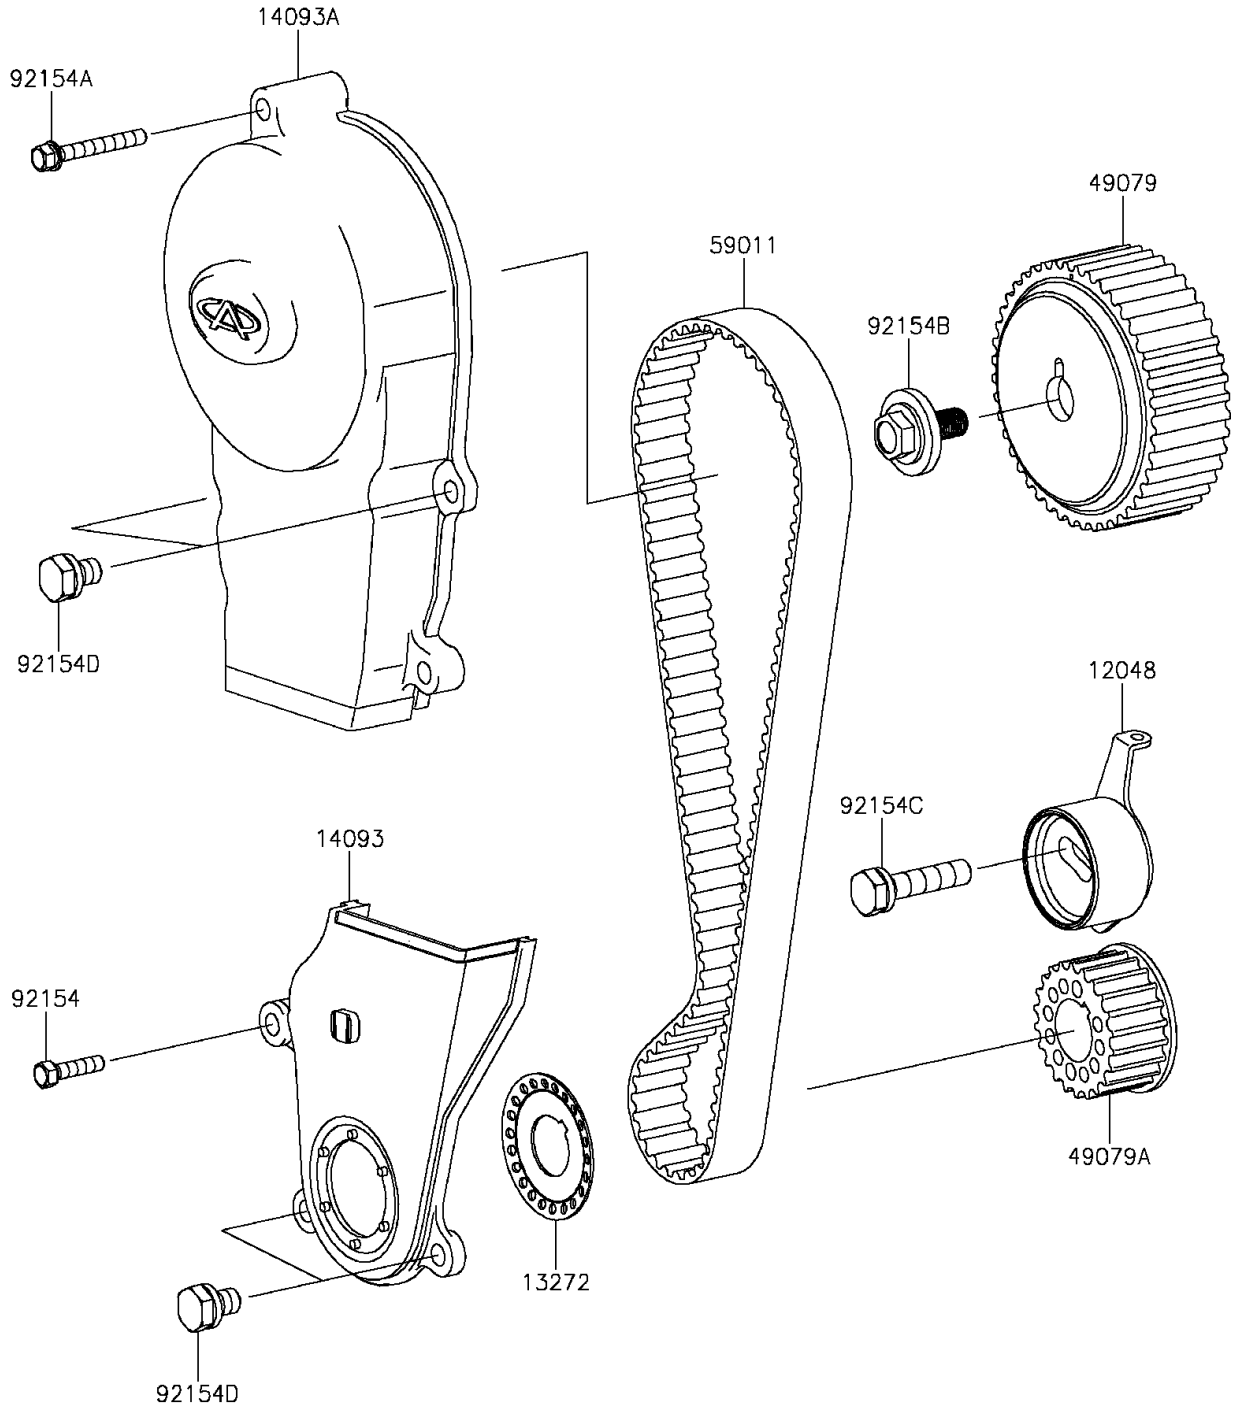

# 2016 MULE PRO-FXT™ PARTS DIAGRAM

Timing Belt

E1215

## 2016 MULE PRO-FXT™ PARTS LIST

### Timing Belt

ITEM NAME	PART NUMBER	QUANTITY
TENSIONER-ASSY (Ref # 12048)	12048-0093	1
PLATE,TIMING BELT (Ref # 13272)	13272-1872	1
COVER,TIMING BELT,LWR (Ref # 14093)	14093-0200	1
COVER,TIMING BELT,UPP (Ref # 14093A)	14093-0201	1
PULLEY-BELT,CAMSHAFT (Ref # 49079)	49079-0023	1
PULLEY-BELT,CRANKSHAFT (Ref # 49079A)	49079-0024	1
BELT,TIMING (Ref # 59011)	59011-0042	1
BOLT,6X25 (Ref # 92154)	92154-1583	1
BOLT,6X50 (Ref # 92154A)	92154-1591	1
BOLT,FLANGED (Ref # 92154B)	92154-1614	1
BOLT,10X45 (Ref # 92154C)	92154-1615	1
BOLT,6X16 (Ref # 92154D)	92154-1617	4