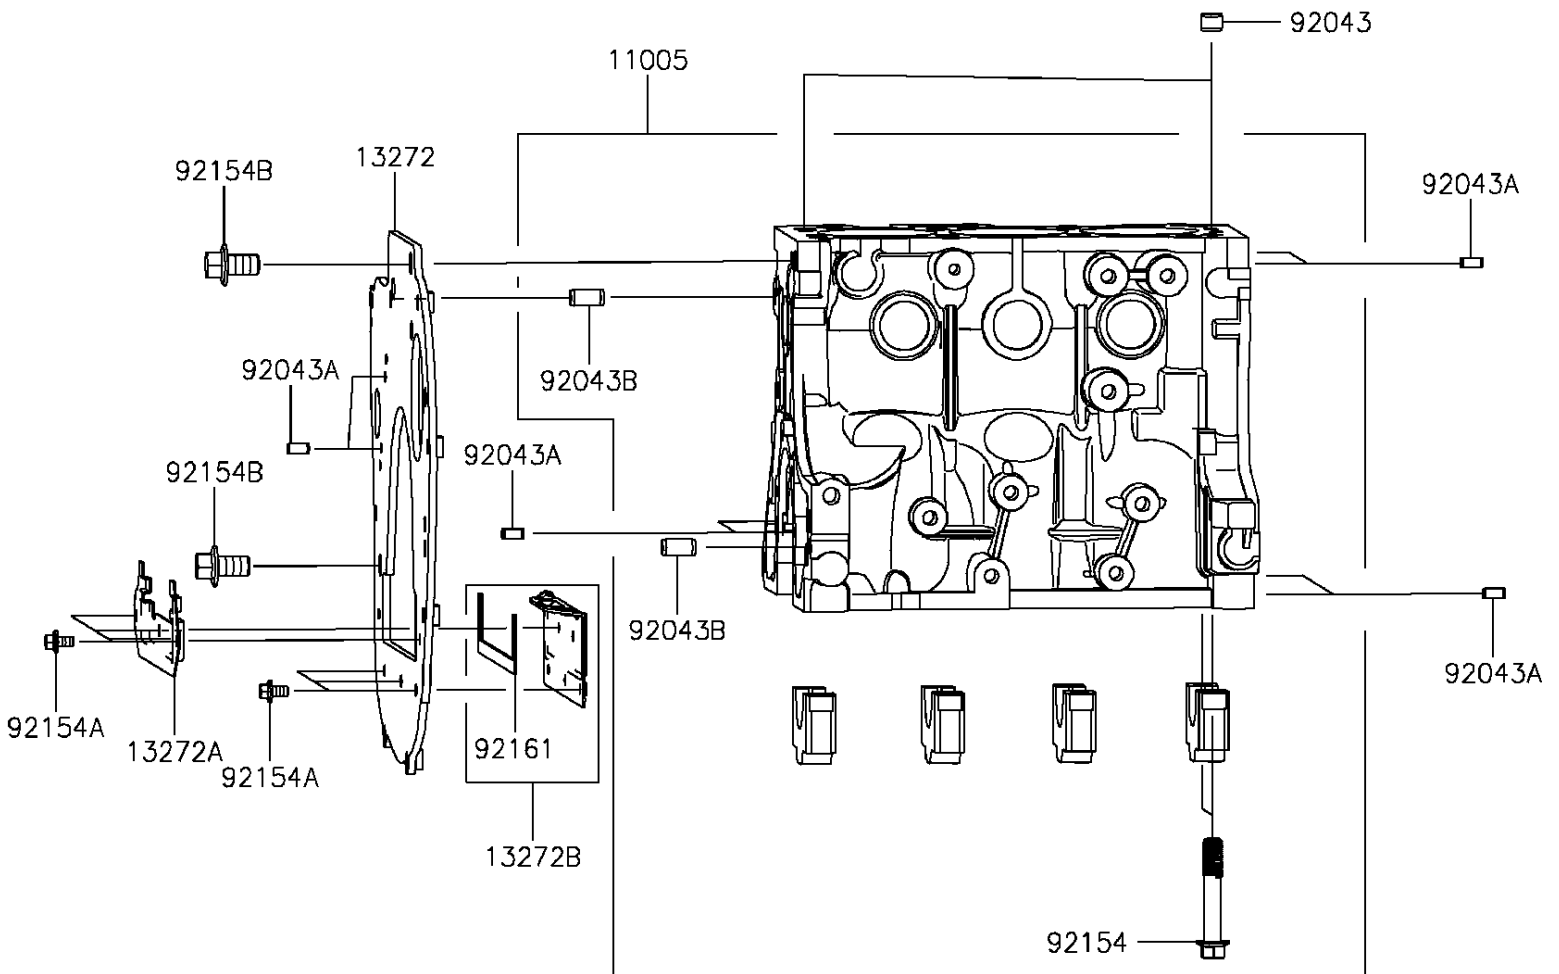

2015 MULE PRO-FXT™ PARTS DIAGRAM

Crankcase

E1411

2015 MULE PRO-FXT™ PARTS LIST

Crankcase

ITEM NAME	PART NUMBER	QUANTITY
CYLINDER-ENGINE (Ref # 11005)	11005-0654	1
PLATE (Ref # 13272)	13272-1543	1
PLATE (Ref # 13272A)	13272-1858	1
PLATE (Ref # 13272B)	13272-1873	1
PIN (Ref # 92043)	92043-0827	2
PIN (Ref # 92043A)	92043-0828	8
PIN (Ref # 92043B)	92043-0832	2
BOLT,FLANGED (Ref # 92154)	92154-1580	8
BOLT,FLANGED,6X10 (Ref # 92154A)	92154-1581	7
BOLT,FLANGED,12X20 (Ref # 92154B)	92154-1582	2
DAMPER (Ref # 92161)	92161-1605	1