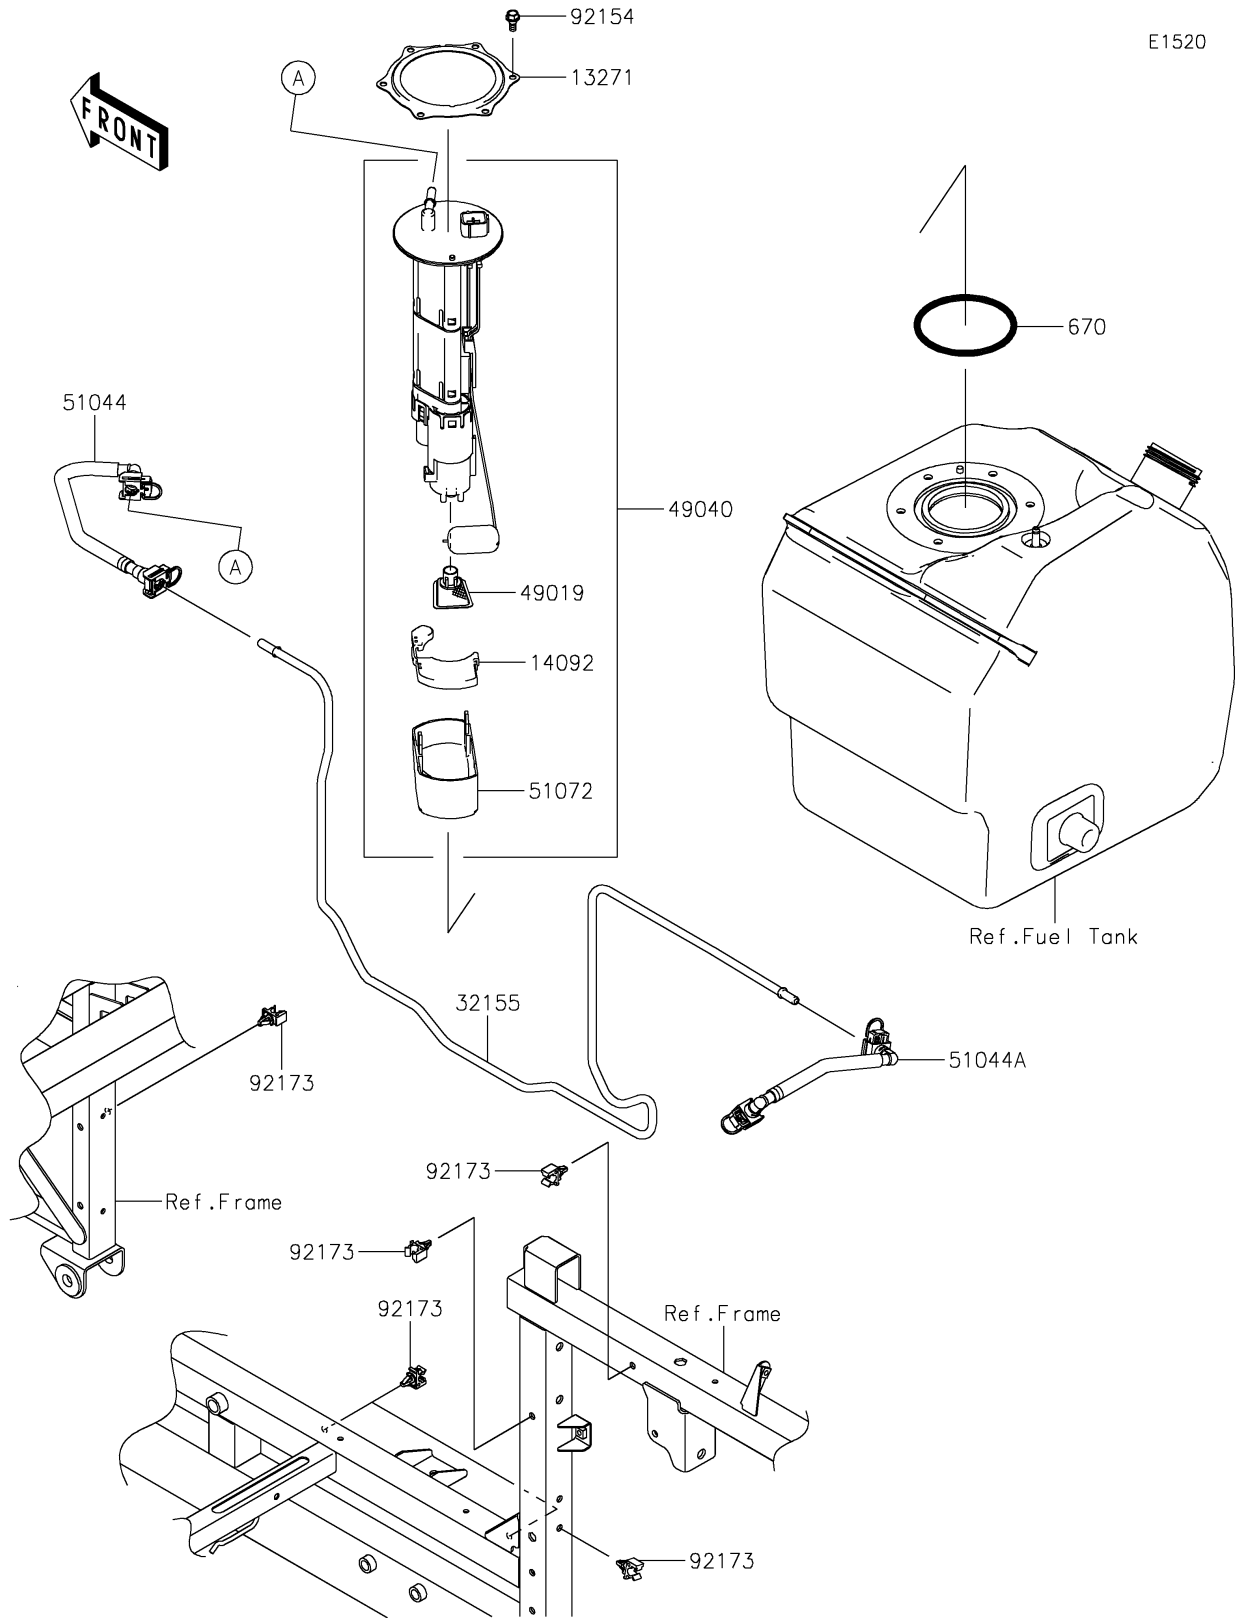

# 2015 MULE PRO-FXT™ PARTS DIAGRAM

## Fuel Pump

## 2015 MULE PRO-FXT™ PARTS LIST

### Fuel Pump

ITEM NAME	PART NUMBER	QUANTITY
PLATE (Ref # 13271)	13271-0980	1
COVER (Ref # 14092)	14092-1044	1
PIPE,FUEL (Ref # 32155)	32155-1619	1
FILTER-FUEL (Ref # 49019)	49019-0013	1
PUMP-FUEL (Ref # 49040)	49040-0733	1
TUBE-ASSY,TANK-PIPE (Ref # 51044)	51044-0751	1
TUBE-ASSY,PIPE-INJECTION PIPE (Ref # 51044A)	51044-0752	1
CHAMBER-FUEL (Ref # 51072)	51072-0003	1
O RING (Ref # 670)	670E5090	1
BOLT,FUEL PUMP (Ref # 92154)	92154-1326	6
CLAMP,FUEL PIPE (Ref # 92173)	92173-1213	6