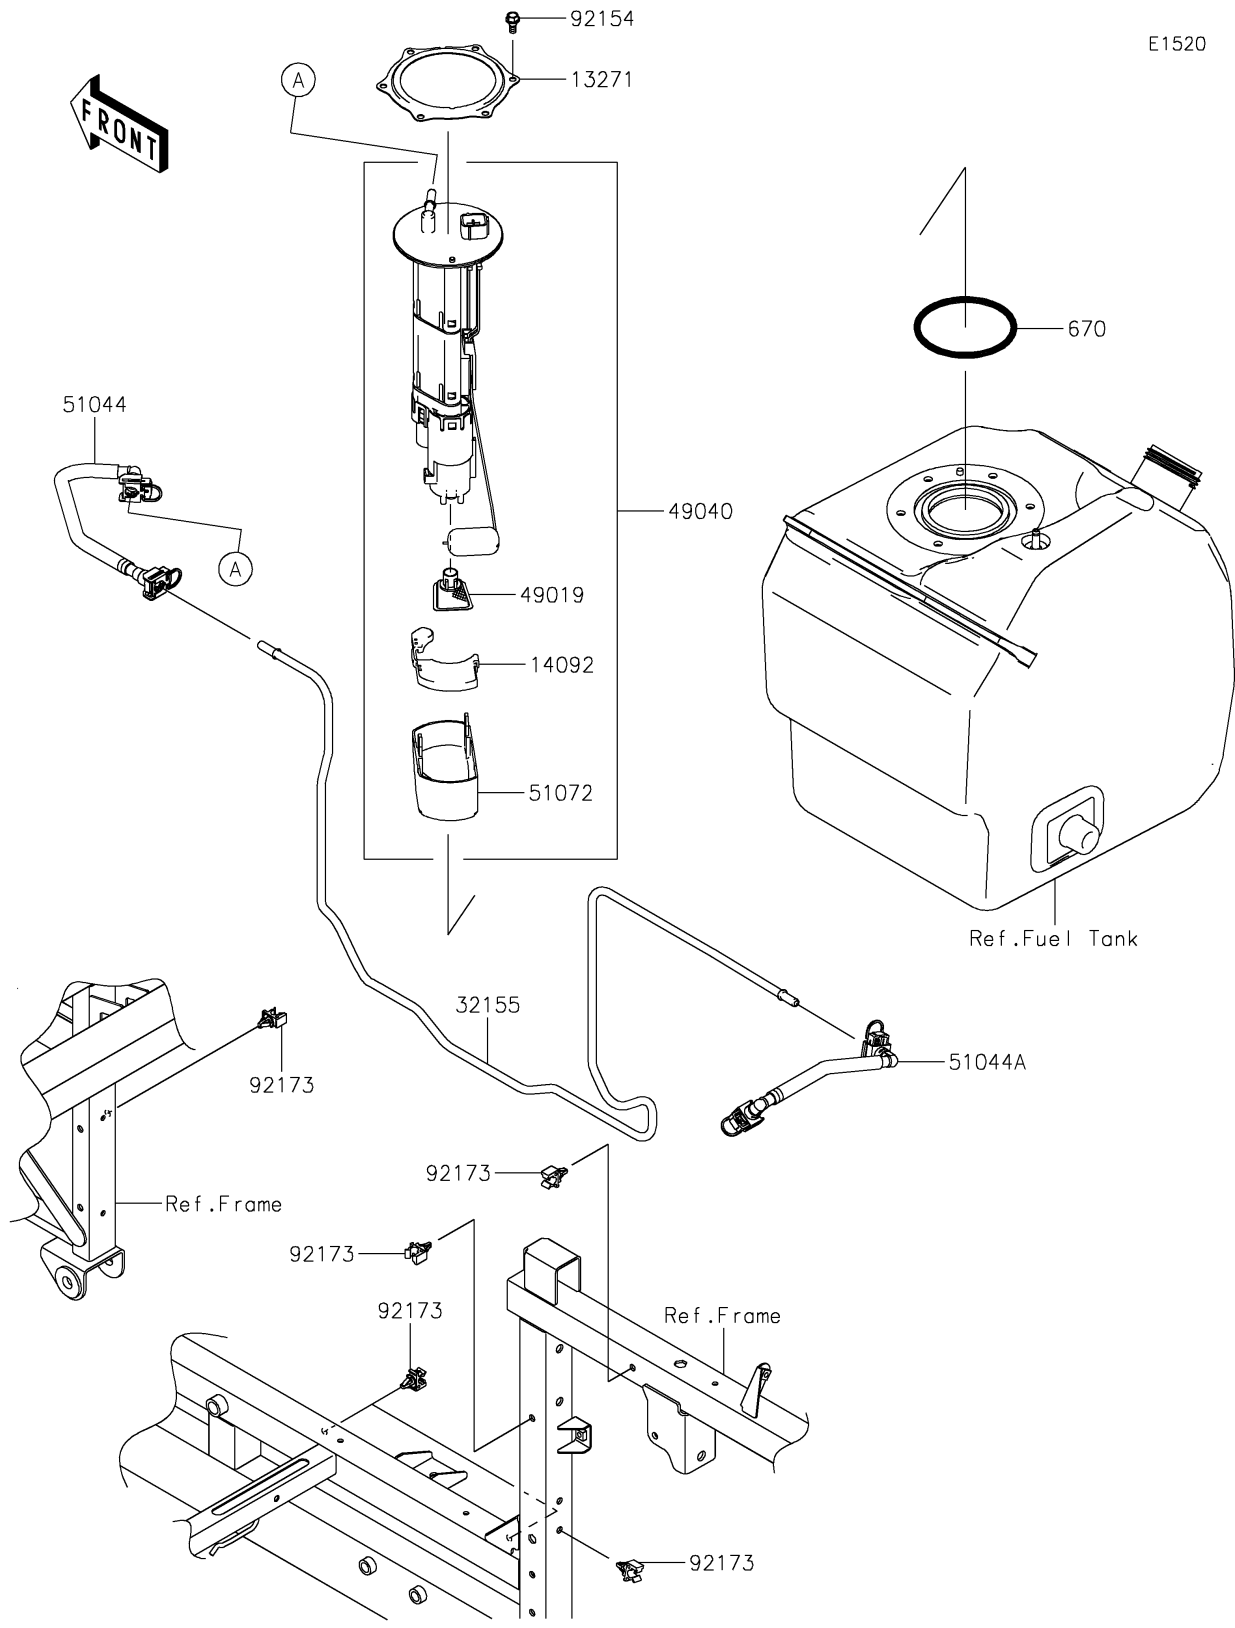

2016 MULE PRO-FXT™ PARTS DIAGRAM

Fuel Pump

2016 MULE PRO-FXT™ PARTS LIST

Fuel Pump

ITEM NAME	PART NUMBER	QUANTITY
PLATE (Ref # 13271)	13271-0980	1
COVER (Ref # 14092)	14092-1044	1
PIPE,FUEL (Ref # 32155)	32155-1619	1
FILTER-FUEL (Ref # 49019)	49019-0013	1
PUMP-FUEL (Ref # 49040)	49040-0733	1
TUBE-ASSY,TANK-PIPE (Ref # 51044)	51044-0751	1
TUBE-ASSY,PIPE-INJECTION PIPE (Ref # 51044A)	51044-0752	1
CHAMBER-FUEL (Ref # 51072)	51072-0003	1
O RING (Ref # 670)	670E5090	1
BOLT,FUEL PUMP (Ref # 92154)	92154-1326	6
CLAMP,FUEL PIPE (Ref # 92173)	92173-1213	6