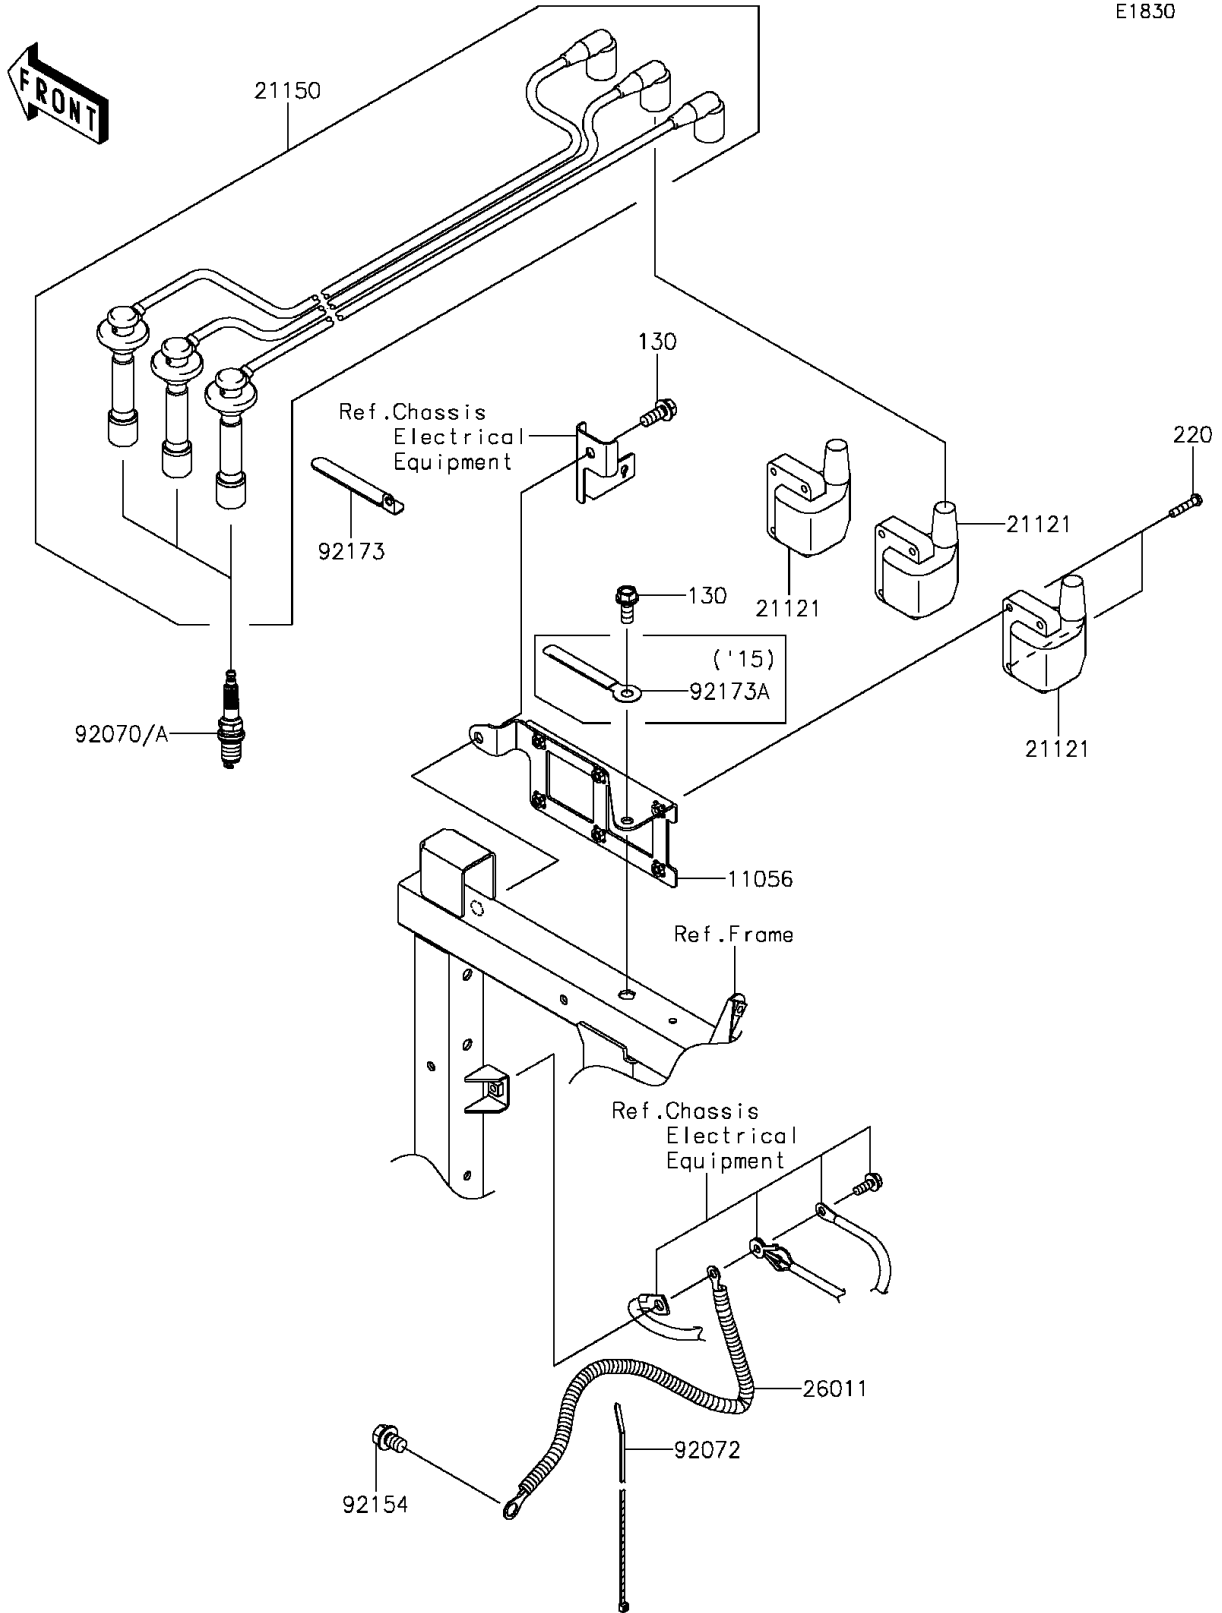

2015 MULE PRO-FXT™ PARTS DIAGRAM

Ignition System

E1830

2015 MULE PRO-FXT™ PARTS LIST

Ignition System

ITEM NAME	PART NUMBER	QUANTITY
BRACKET (Ref # 11056)	11056-2930	1
BOLT-FLANGED,8X20 (Ref # 130)	130BA0820	2
COIL-IGNITION (Ref # 21121)	21121-0724	3
CORD-ASSY,HIGH TENSION (Ref # 21150)	21150-0013	1
SCREW-PAN-CROS,5X25 (Ref # 220)	220AA0525	6
WIRE-LEAD (Ref # 26011)	26011-0846	1
PLUG-SPARK,7026(TORCH) (Ref # 92070)	92070-0048	3
BAND,L=292.1 (Ref # 92072)	92072-3509	1
BOLT,FLANGED,10X14 (Ref # 92154)	92154-1383	1
CLAMP (Ref # 92173)	92173-1056	1
CLAMP (Ref # 92173A)	92173-1306	1