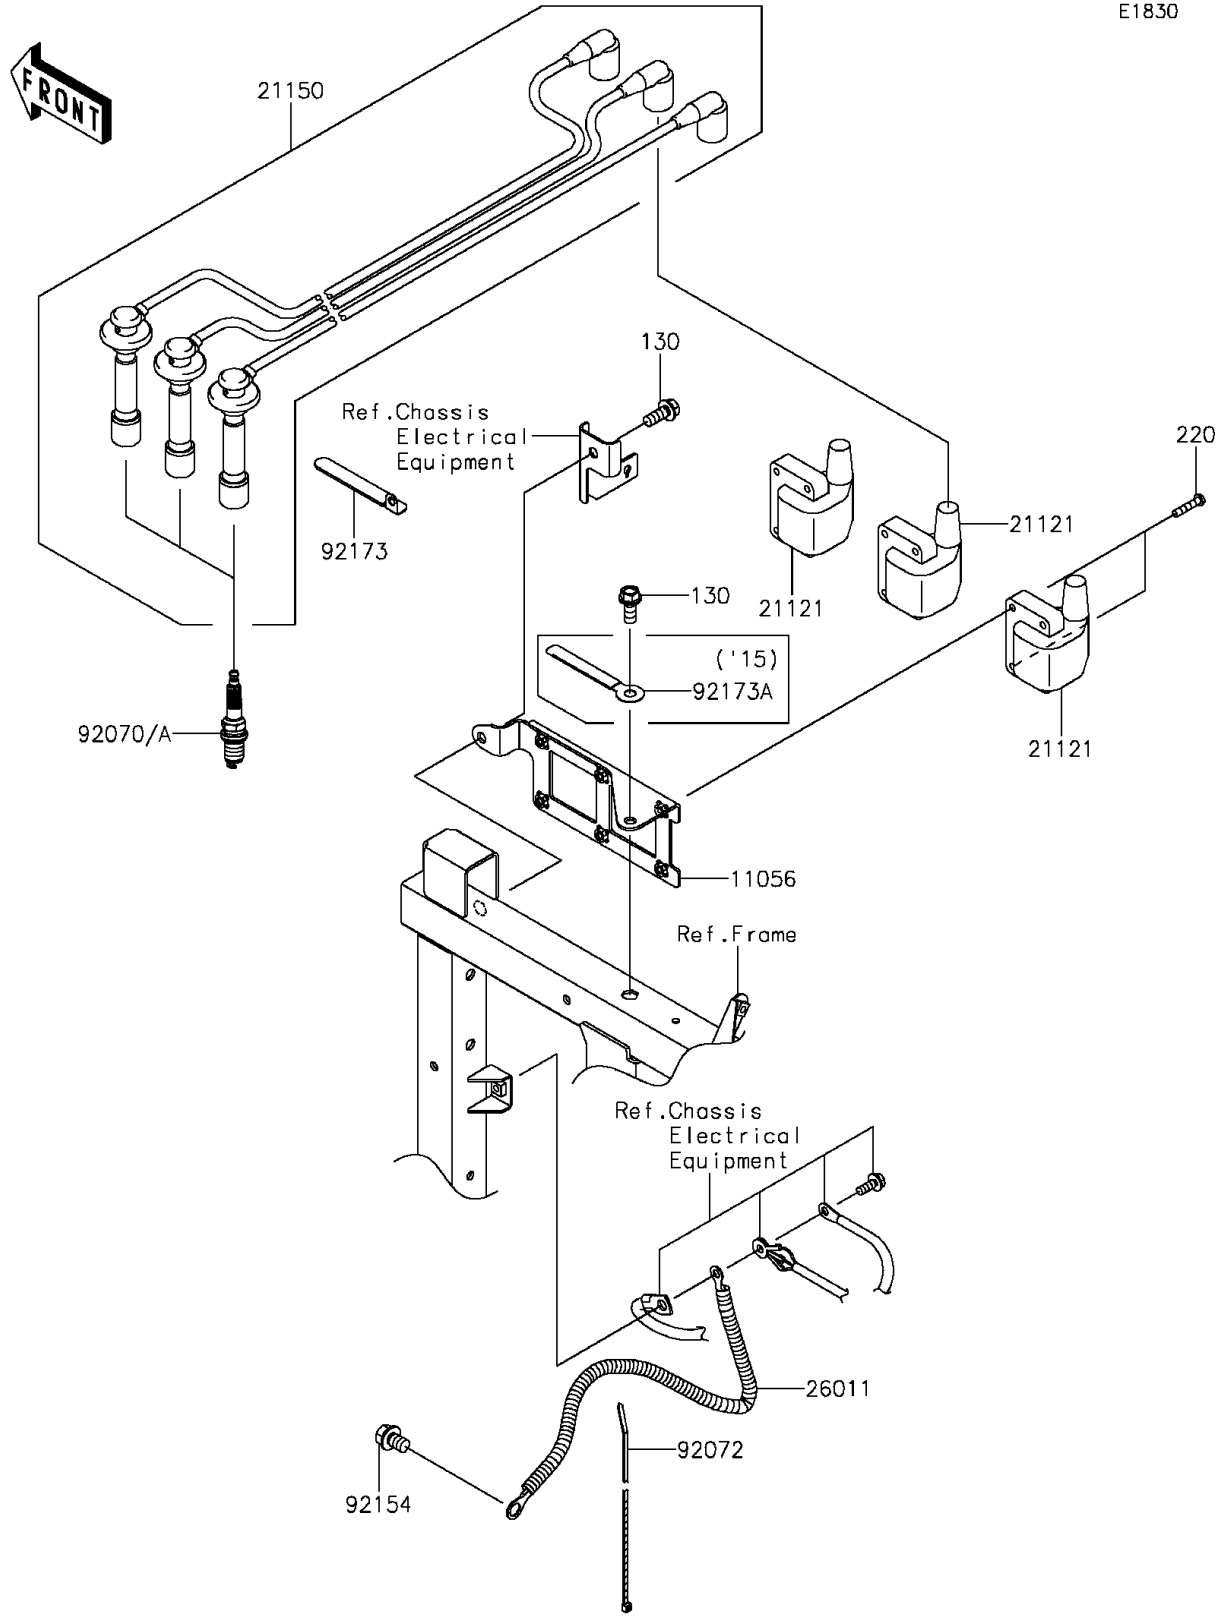

2016 MULE PRO-FXT™ PARTS DIAGRAM

Ignition System

E1830

2016 MULE PRO-FXT™ PARTS LIST

Ignition System

ITEM NAME	PART NUMBER	QUANTITY
BRACKET (Ref # 11056)	11056-2930	1
BOLT-FLANGED,8X20 (Ref # 130)	130BA0820	2
COIL-IGNITION (Ref # 21121)	21121-0724	3
CORD-ASSY,HIGH TENSION (Ref # 21150)	21150-0013	1
SCREW-PAN-CROS,5X25 (Ref # 220)	220AA0525	6
WIRE-LEAD (Ref # 26011)	26011-0846	1
PLUG-SPARK,7026(TORCH) (Ref # 92070)	92070-0048	3
PLUG-SPARK,IFR6B11(NGK) (Ref # 92070A)		3
BAND,L=292.1 (Ref # 92072)	92072-3509	1
BOLT,FLANGED,10X14 (Ref # 92154)	92154-1383	1
CLAMP (Ref # 92173)	92173-1056	1