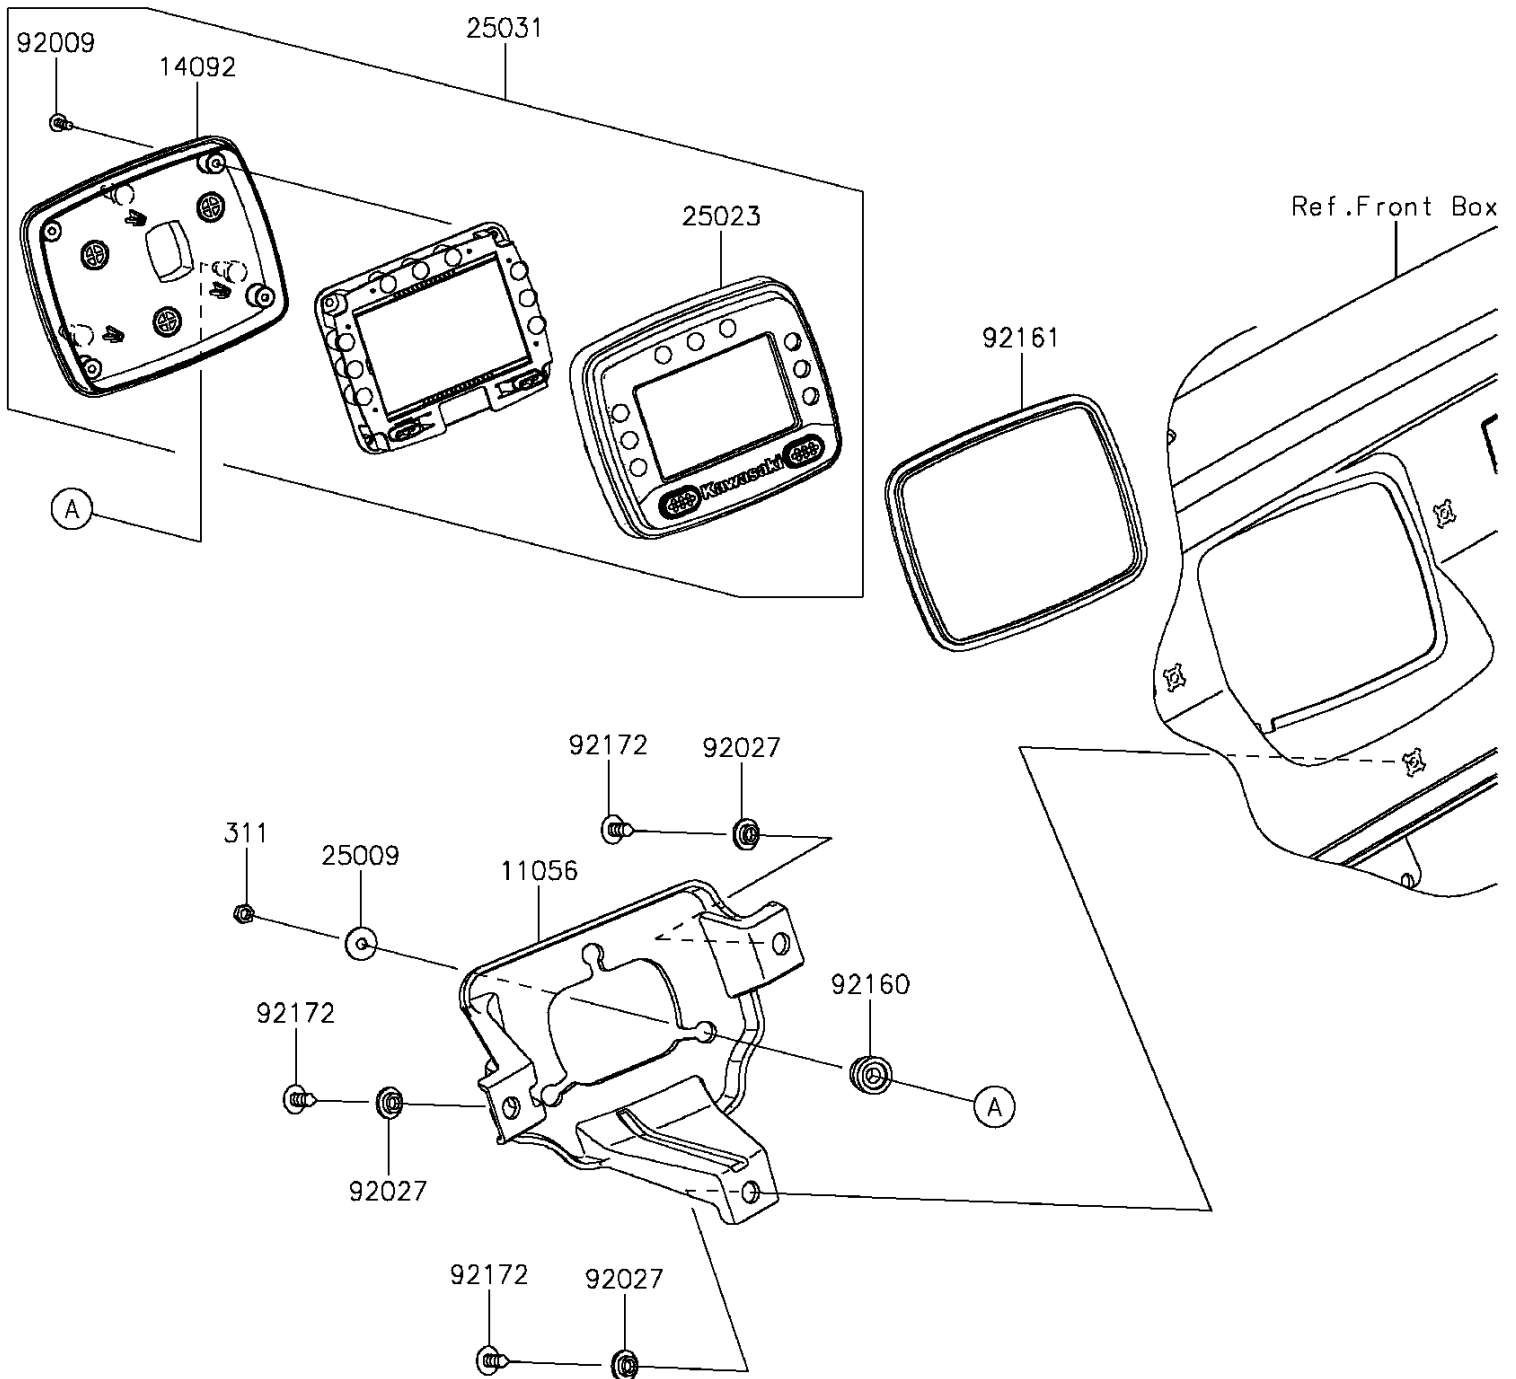

# 2015 MULE PRO-FXT™ PARTS DIAGRAM

Meter(s)

F2530

## 2015 MULE PRO-FXT™ PARTS LIST

Meter(s)

ITEM NAME	PART NUMBER	QUANTITY
BRACKET,METER (Ref # 11056)	11056-2956	1
COVER,METER,LWR (Ref # 14092)	14092-0834	1
WASHER,5.2X16X1.2 (Ref # 25009)	25009-004	3
COVER-METER CASE,UPP (Ref # 25023)	25023-0075	1
METER-ASSY,LCD (Ref # 25031)	25031-0515	1
NUT-HEX,5MM (Ref # 311)	311AB0500	3
SCREW,TAPPING,3X12 (Ref # 92009)	92009-1255	4
COLLAR,L=4.6 (Ref # 92027)	92027-1168	3
DAMPER (Ref # 92160)	92160-1460	3
DAMPER,METER (Ref # 92161)	92161-0906	1
SCREW,6X16 (Ref # 92172)	92172-0284	3