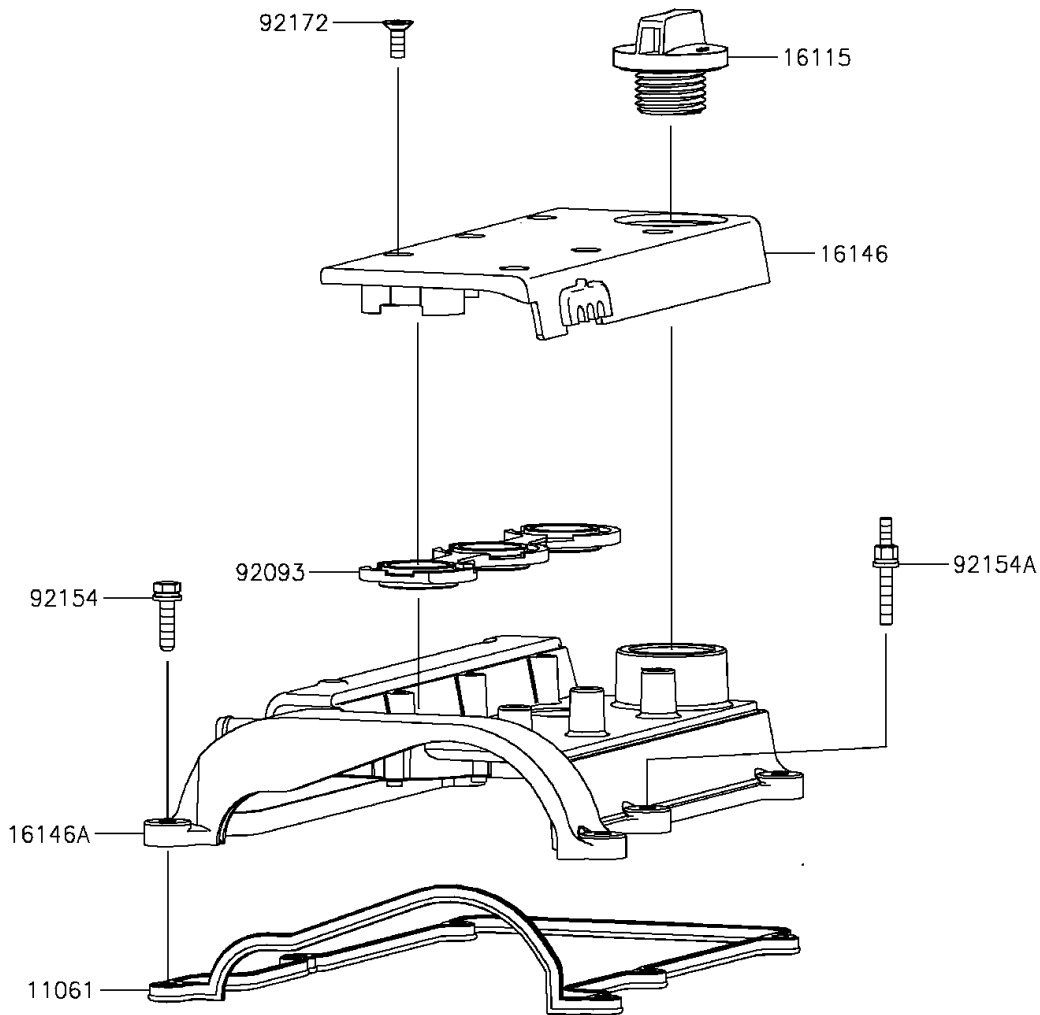

2015 MULE PRO-FXT™ EPS PARTS DIAGRAM

Cylinder Head Cover

E1112

2015 MULE PRO-FXT™ EPS PARTS LIST

Cylinder Head Cover

ITEM NAME	PART NUMBER	QUANTITY
GASKET,HEAD COVER (Ref # 11061)	11061-0953	1
CAP-OIL FILLER (Ref # 16115)	16115-0027	1
COVER-ASSY,SPARK PLUG (Ref # 16146)	16146-0738	1
COVER-ASSY,CYLINDER HEAD (Ref # 16146A)	16146-0741	1
SEAL,SPARK PLUG COVER (Ref # 92093)	92093-0608	1
BOLT,6X25 (Ref # 92154)	92154-1583	5
BOLT (Ref # 92154A)	92154-1584	1
SCREW,6X16 (Ref # 92172)	92172-0905	6