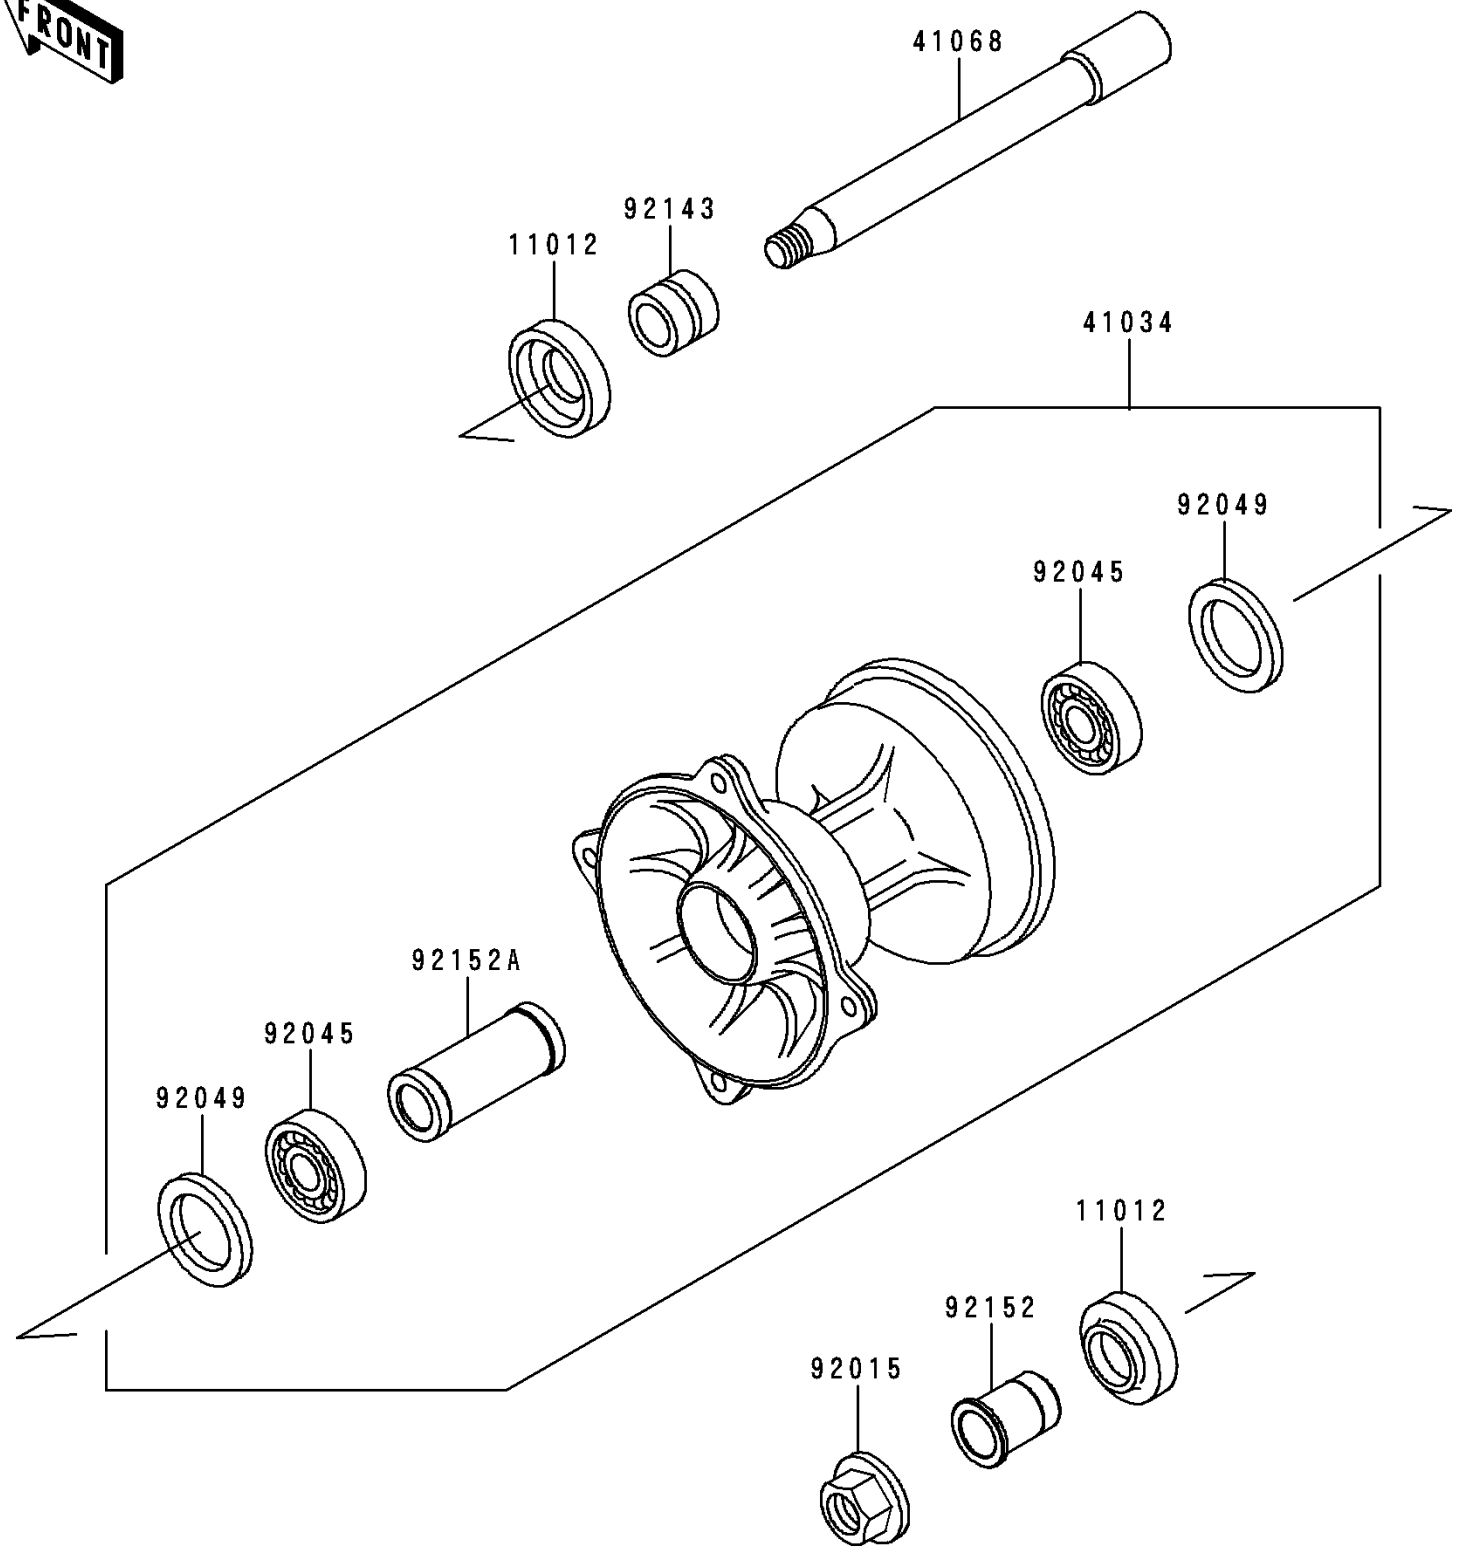

1999 KX125 PARTS DIAGRAM

Front Hub

F2230

1999 KX125 PARTS LIST

Front Hub

ITEM NAME	PART NUMBER	QUANTITY
CAP,AXLE (Ref # 11012)	11012-1581	2
DRUM-ASSY,FRONT BRAKE (Ref # 41034)	41034-1300	1
AXLE,FR (Ref # 41068)	41068-1406	1
NUT,16MM (Ref # 92015)	92015-1465	1
BEARING-BALL,69042RS (Ref # 92045)	92045-1284	2
SEAL-OIL,BJNC-2 25X37X5 (Ref # 92049)	92049-1403	2
COLLAR,FR AXLE,L=20 (Ref # 92143)	92143-1581	1
COLLAR,FR AXLE,L=36 (Ref # 92152)	92152-1097	1
COLLAR,FR BRAKE DRUM,L=72 (Ref # 92152A)	92152-1143	1