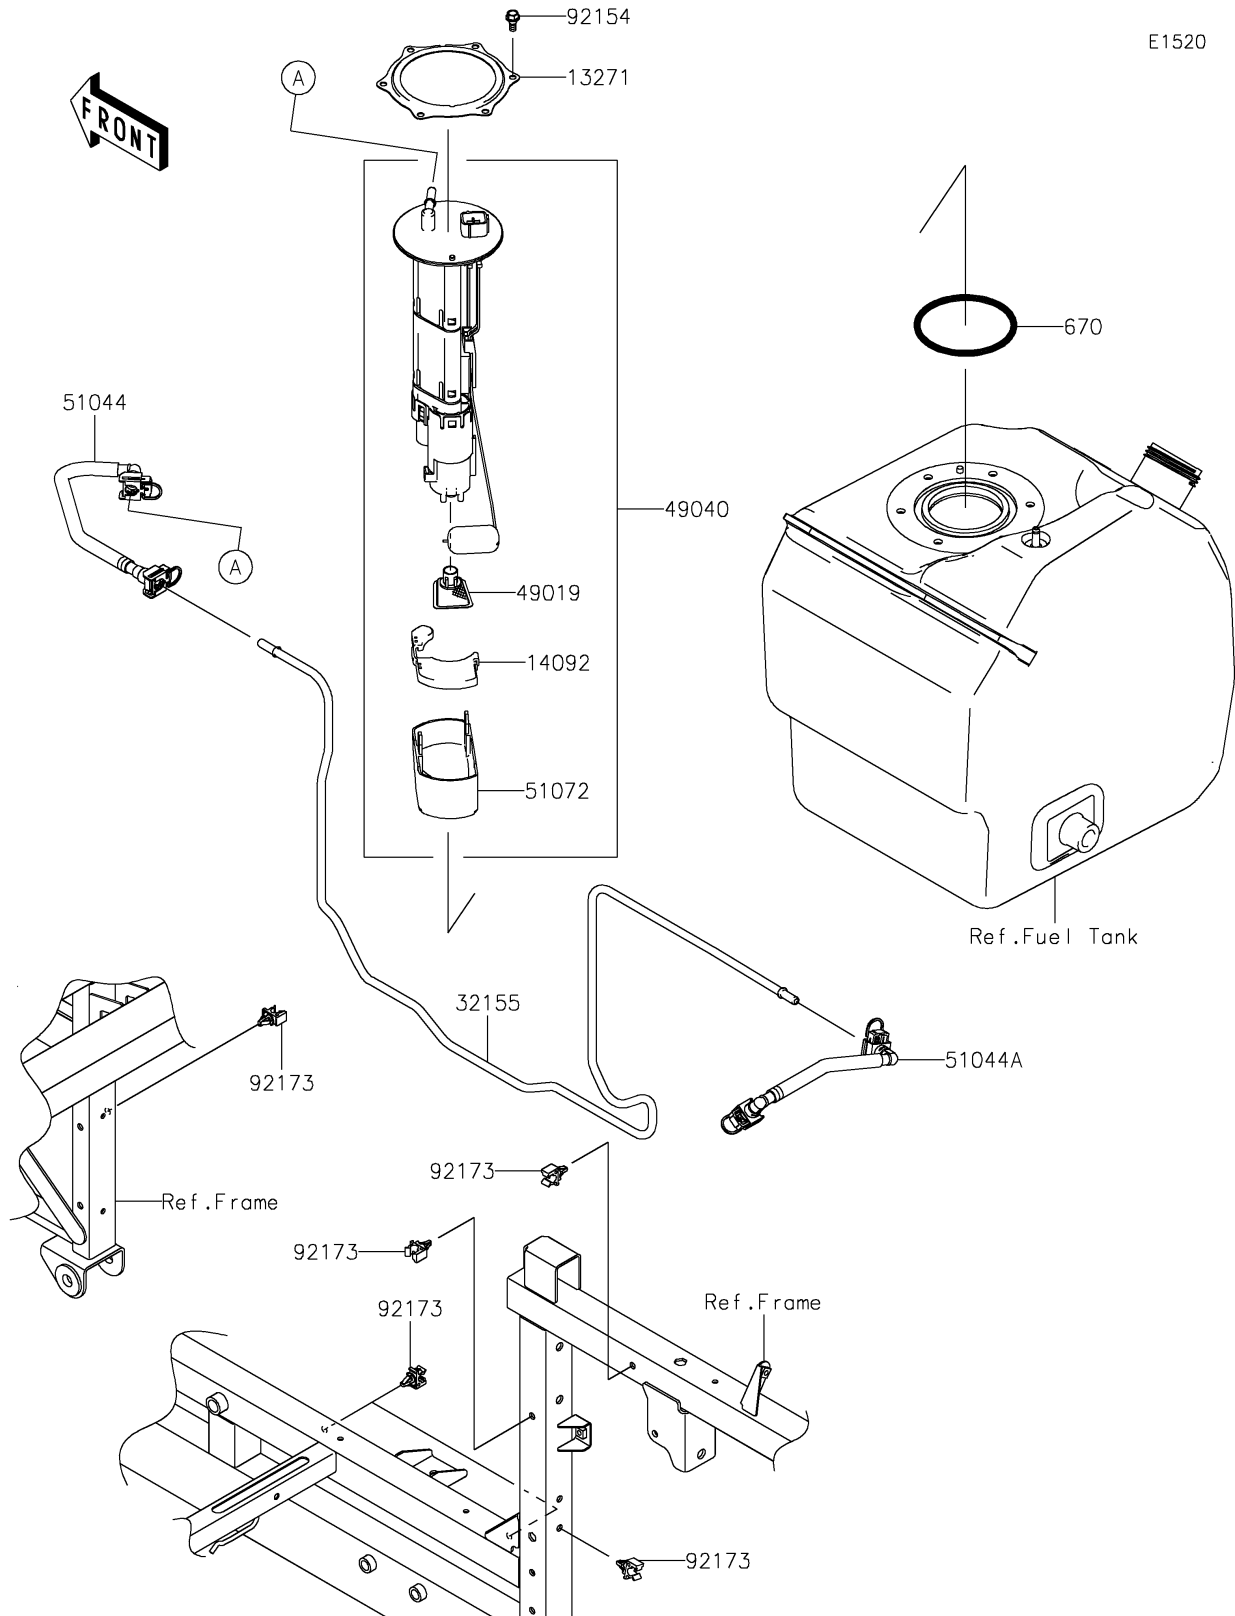

2016 MULE PRO-FXT™ EPS PARTS DIAGRAM

Fuel Pump

2016 MULE PRO-FXT™ EPS PARTS LIST

Fuel Pump

ITEM NAME	PART NUMBER	QUANTITY
PLATE (Ref # 13271)	13271-0980	1
COVER (Ref # 14092)	14092-1044	1
PIPE,FUEL (Ref # 32155)	32155-1619	1
FILTER-FUEL (Ref # 49019)	49019-0013	1
PUMP-FUEL (Ref # 49040)	49040-0733	1
TUBE-ASSY,TANK-PIPE (Ref # 51044)	51044-0751	1
TUBE-ASSY,PIPE-INJECTION PIPE (Ref # 51044A)	51044-0752	1
CHAMBER-FUEL (Ref # 51072)	51072-0003	1
O RING (Ref # 670)	670E5090	1
BOLT,FUEL PUMP (Ref # 92154)	92154-1326	6
CLAMP,FUEL PIPE (Ref # 92173)	92173-1213	6