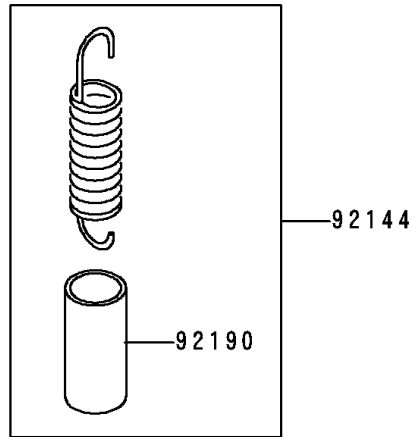

1999 KX125 PARTS DIAGRAM

Brake Pedal

F2260

1999 KX125 PARTS LIST

Brake Pedal

ITEM NAME	PART NUMBER	QUANTITY
LEVER-ASSY-BRAKE,PEDAL (Ref # 43077)	43077-1085	1
SEAL,MY15.9X20X2.8 (Ref # 92093)	92093-1433	2
SPRING,BRAKE PEDAL RETURN (Ref # 92144)	92144-1752	1
BOLT (Ref # 92151)	92151-1104	1
TUBE,13X16X25 (Ref # 92190)	92190-1488	1