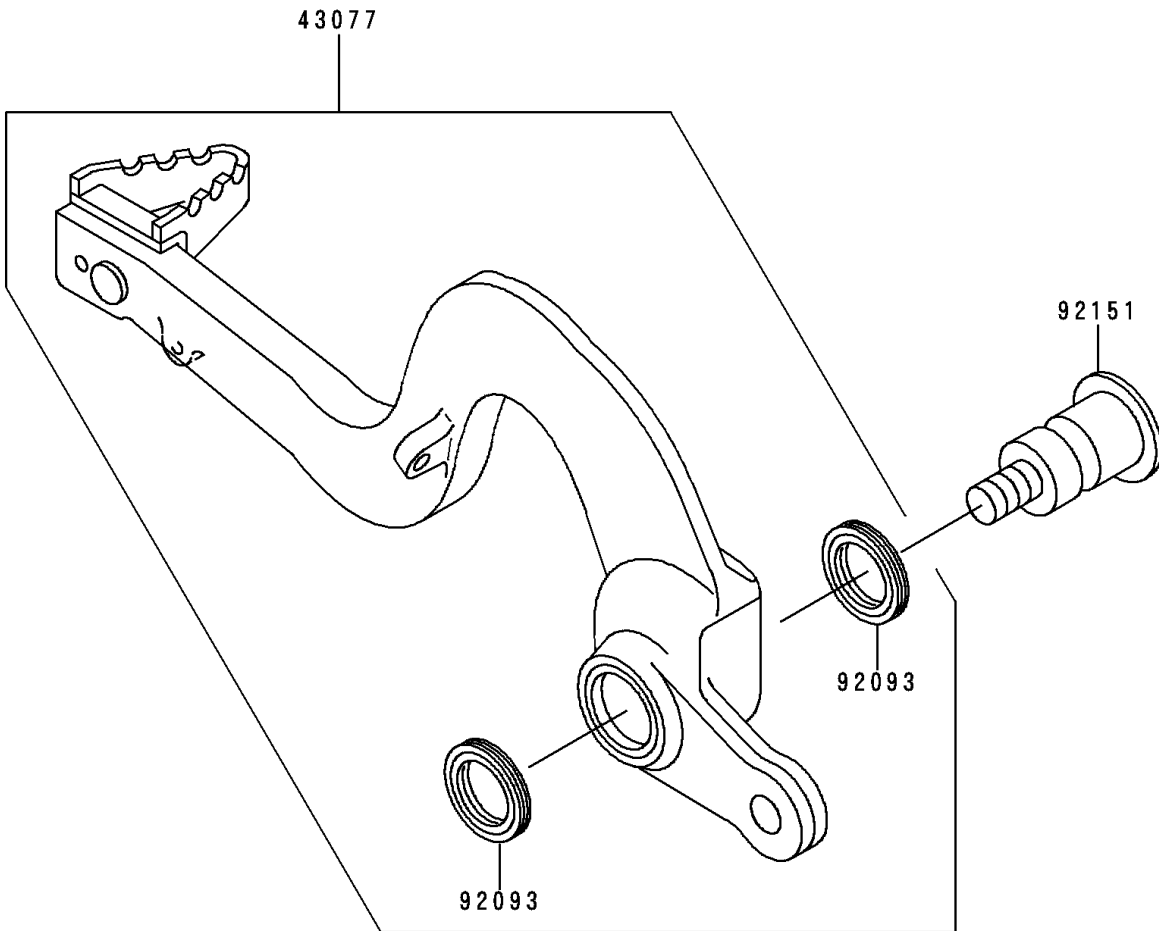

1999 KX125 PARTS DIAGRAM

Brake Pedal

F2260

1999 KX125 PARTS LIST

Brake Pedal

ITEM NAME	PART NUMBER	QUANTITY
LEVER-ASSY-BRAKE,PEDAL (Ref # 43077)	43077-1085	1
SEAL,MY15.9X20X2.8 (Ref # 92093)	92093-1433	2
SPRING,BRAKE PEDAL RETURN (Ref # 92144)	92144-1752	1
BOLT (Ref # 92151)	92151-1104	1
TUBE,13X16X25 (Ref # 92190)	92190-1488	1