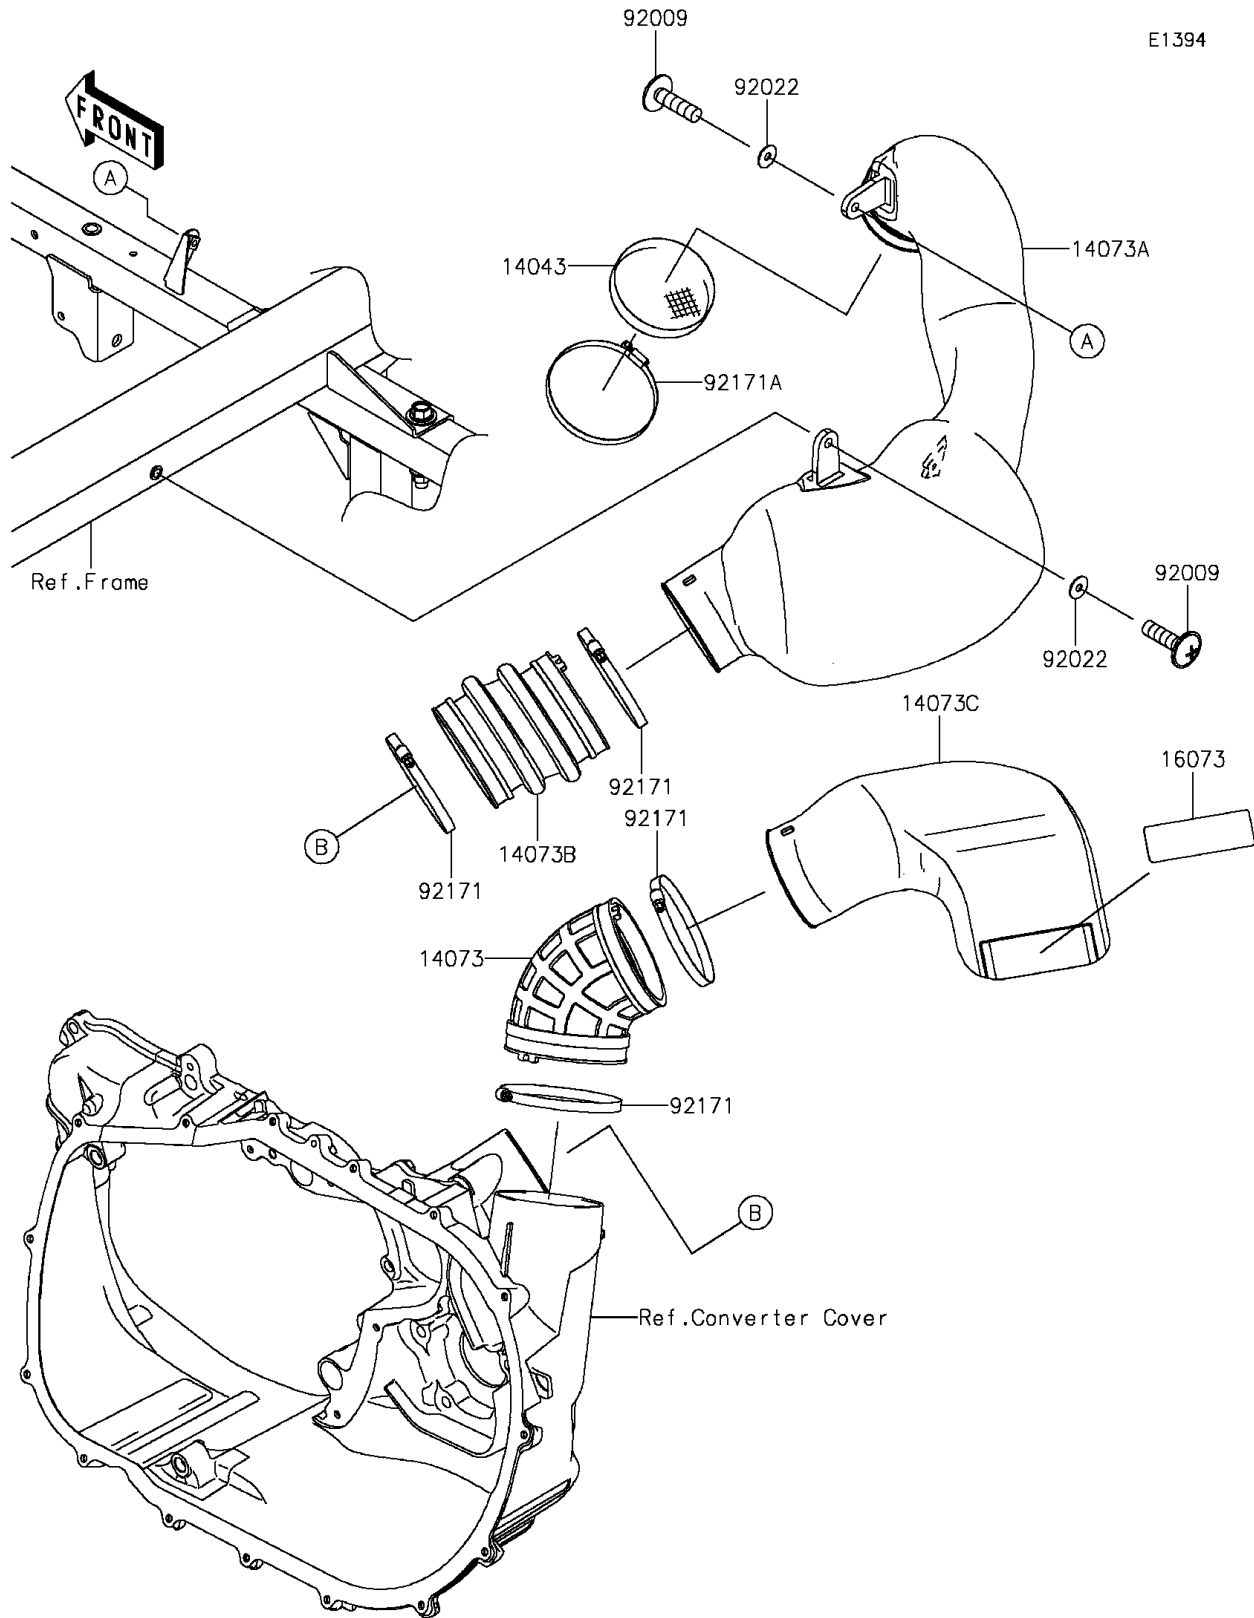

2016 MULE PRO-FXT™ EPS LE PARTS DIAGRAM

Air Cleaner-Belt Converter

2016 MULE PRO-FXT™ EPS LE PARTS LIST

Air Cleaner-Belt Converter

ITEM NAME	PART NUMBER	QUANTITY
FILTER (Ref # 14043)	14043-0013	1
DUCT,EXHAUST (Ref # 14073)	14073-0788	1
DUCT,INTAKE (Ref # 14073A)	14073-0789	1
DUCT,INTAKE (Ref # 14073B)	14073-0790	1
DUCT,EXHAUST (Ref # 14073C)	14073-0793	1
INSULATOR (Ref # 16073)	16073-0826	1
SCREW,6X22 (Ref # 92009)	92009-1441	2
WASHER,PLAIN,6MM (Ref # 92022)	92022-165	2
CLAMP (Ref # 92171)	92171-1383	4
CLAMP (Ref # 92171A)	92171-3716	1