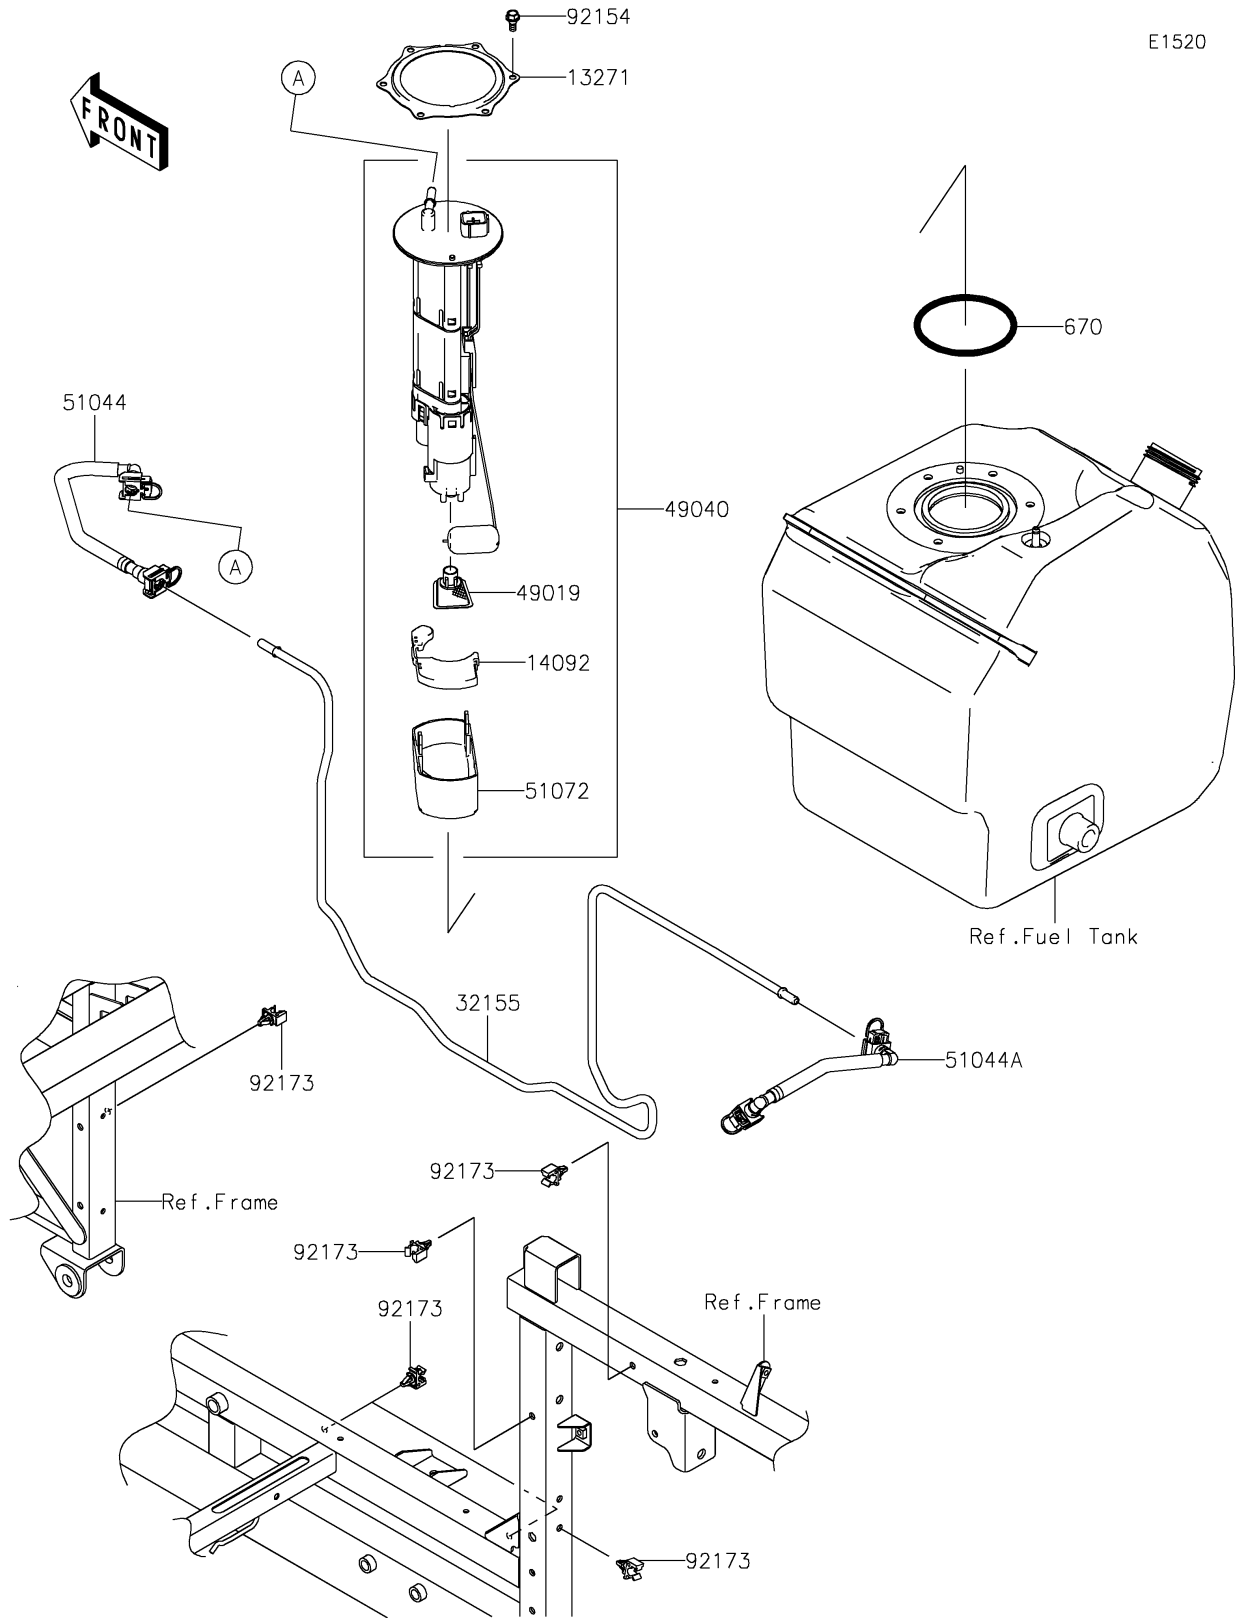

2016 MULE PRO-FXT™ EPS LE PARTS DIAGRAM

Fuel Pump

2016 MULE PRO-FXT™ EPS LE PARTS LIST

Fuel Pump

ITEM NAME	PART NUMBER	QUANTITY
PLATE (Ref # 13271)	13271-0980	1
COVER (Ref # 14092)	14092-1044	1
PIPE,FUEL (Ref # 32155)	32155-1619	1
FILTER-FUEL (Ref # 49019)	49019-0013	1
PUMP-FUEL (Ref # 49040)	49040-0733	1
TUBE-ASSY,TANK-PIPE (Ref # 51044)	51044-0751	1
TUBE-ASSY,PIPE-INJECTION PIPE (Ref # 51044A)	51044-0752	1
CHAMBER-FUEL (Ref # 51072)	51072-0003	1
O RING (Ref # 670)	670E5090	1
BOLT,FUEL PUMP (Ref # 92154)	92154-1326	6
CLAMP,FUEL PIPE (Ref # 92173)	92173-1213	6