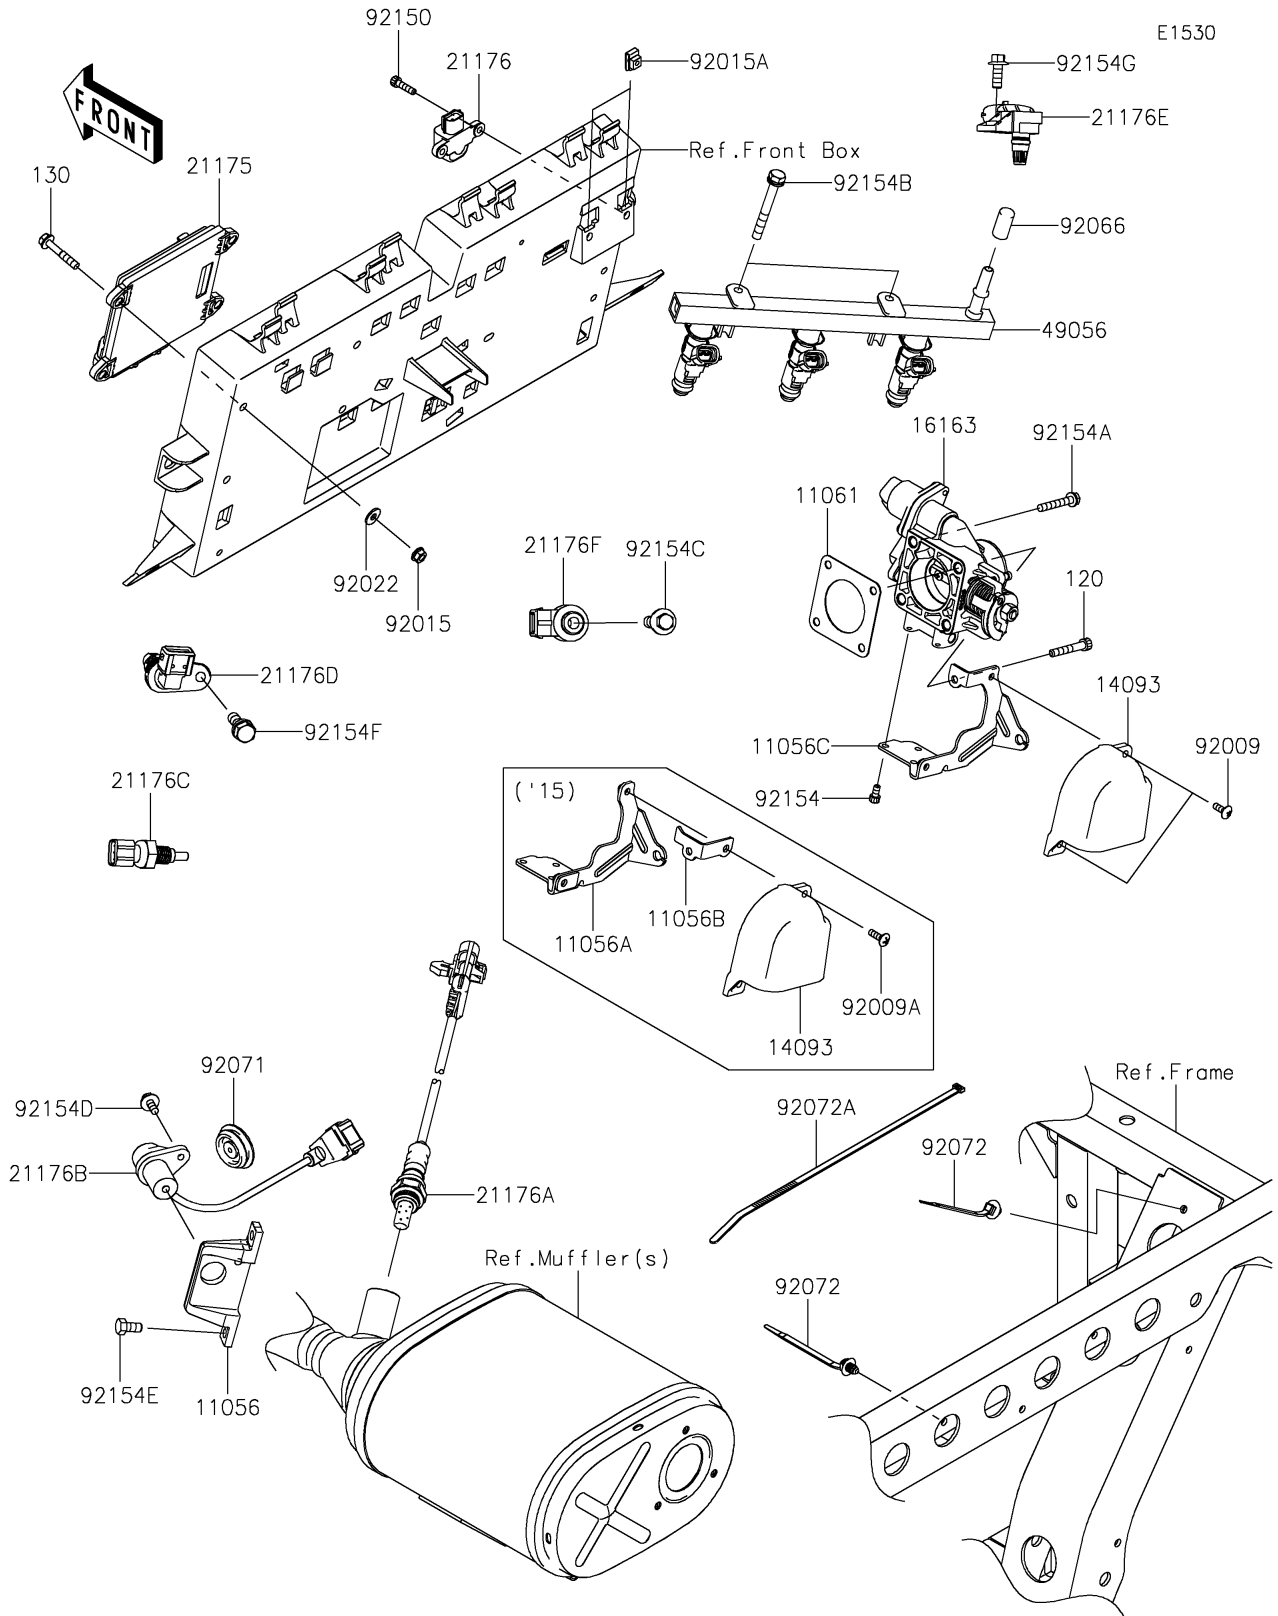

2016 MULE PRO-FXT™ EPS LE PARTS DIAGRAM

Fuel Injection

2016 MULE PRO-FXT™ EPS LE PARTS LIST

Fuel Injection

ITEM NAME	PART NUMBER	QUANTITY
BRACKET,CRANKSHAFT POSITION (Ref # 11056)	11056-2680	1
BRACKET,THROTTLE CABLE (Ref # 11056C)	11056-7495	1
GASKET,THROTTLE (Ref # 11061)	11061-0954	1
BOLT-SOCKET,6X40 (Ref # 120)	120CA0640	1
BOLT-FLANGED,6X35 (Ref # 130)	130BA0635	4
COVER,THROTTLE (Ref # 14093)	14093-0043	1
THROTTLE-ASSY (Ref # 16163)	16163-0816	1
CONTROL UNIT-ELECTRONIC,DFI (Ref # 21175)	21175-0893	1
SENSOR,VEHICLE-DOWN (Ref # 21176)	21176-0026	1
SENSOR,OXYGEN (Ref # 21176A)	21176-0773	1
SENSOR,CRANKSHAFT POSITION (Ref # 21176B)	21176-0795	1
SENSOR,WATER TEMP (Ref # 21176C)	21176-0796	1
SENSOR,CAMSHAFT POSITION (Ref # 21176D)	21176-0797	1
SENSOR,AIR INTAKE TEMP (Ref # 21176E)	21176-0798	1
SENSOR,EXPLOSION (Ref # 21176F)	21176-0799	1
PIPE-INJECTION (Ref # 49056)	49056-0038	1
SCREW,5X14,WHITE (Ref # 92009)	92009-1366	2
NUT,FLANGED,6MM (Ref # 92015)	92015-1367	4
NUT,5MM (Ref # 92015A)	92015-1627	2
WASHER (Ref # 92022)	92022-2247	4
PLUG (Ref # 92066)	92066-0810	1
GROMMET (Ref # 92071)	92071-0730	1
BAND (Ref # 92072)	92072-1414	2
BAND,L=292.1 (Ref # 92072A)	92072-3509	3
BOLT,SOCKET,5X20 (Ref # 92150)	92150-1019	2
BOLT,SOCKET,5X10 (Ref # 92154)	92154-1396	3
BOLT,6X38 (Ref # 92154A)	92154-1589	3
BOLT,6X50 (Ref # 92154B)	92154-1591	2
BOLT,FLANGED,8X30 (Ref # 92154C)	92154-1592	1

2016 MULE PRO-FXT™ EPS LE PARTS LIST

Fuel Injection

ITEM NAME	PART NUMBER	QUANTITY
BOLT,FLANGED,6X12 (Ref # 92154D)	92154-1593	1
BOLT,6X12 (Ref # 92154E)	92154-1594	2
BOLT,8X16 (Ref # 92154F)	92154-1595	1
BOLT,FLANGED,6X16 (Ref # 92154G)	92154-1596	1