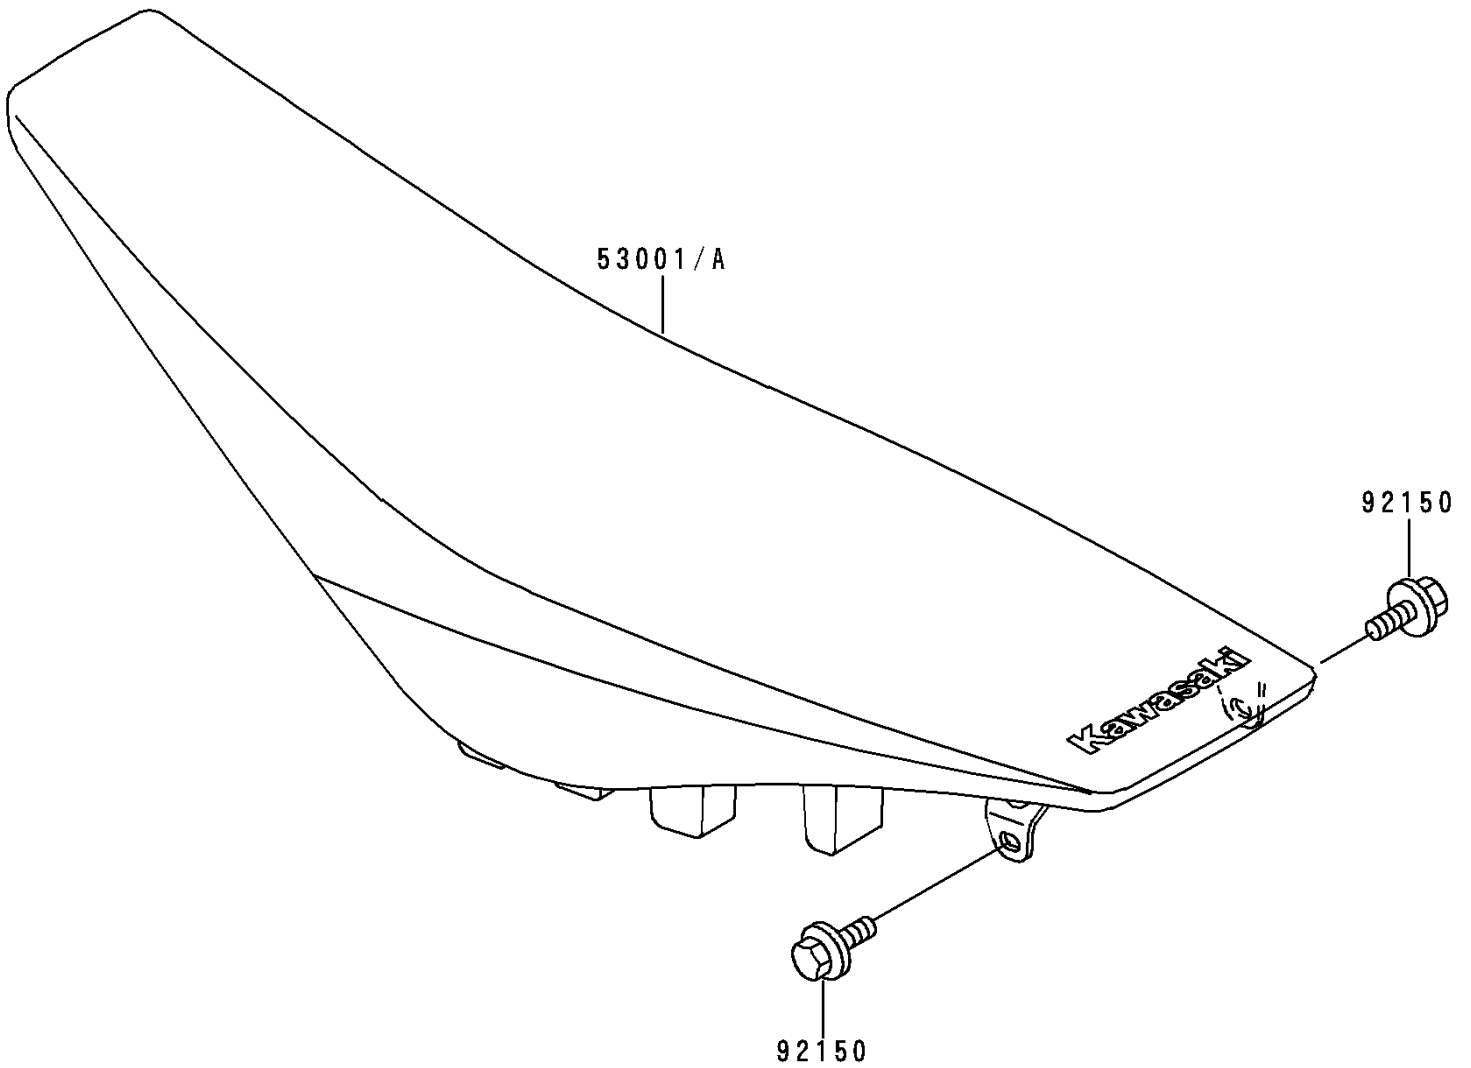

1999 KX125 PARTS DIAGRAM

Seat

F 2 5 1 0

1999 KX125 PARTS LIST

Seat

ITEM NAME	PART NUMBER	QUANTITY
SEAT-ASSY,LOW HEIGHT,GRN/BLK (Ref # 53001)	53001-1879-MH	1
SEAT-ASSY,HIGH HEIGHT,GRN/BLK (Ref # 53001A)	53001-1880-MH	1
BOLT,6X20 (Ref # 92150)	92150-1339	2