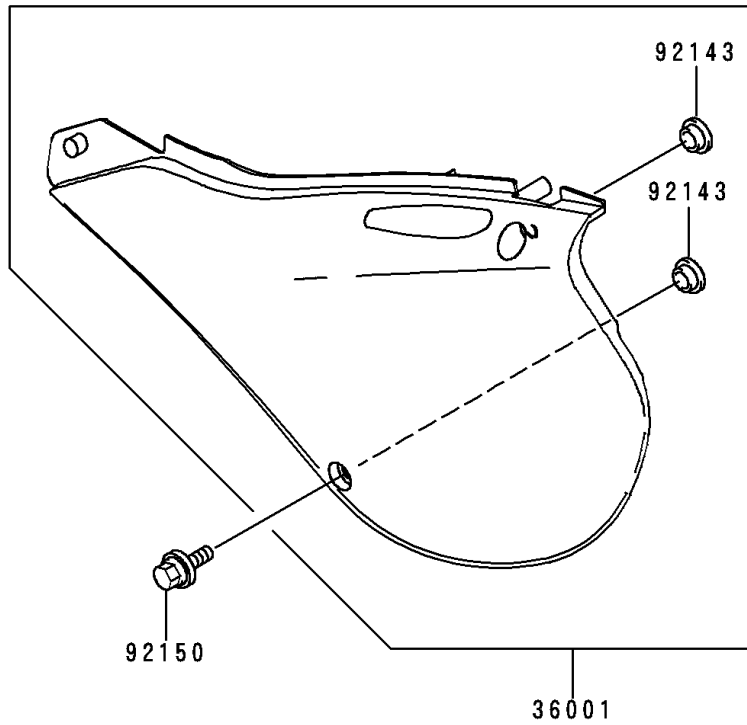

1999 KX125 PARTS DIAGRAM

Side Covers

F2611

1999 KX125 PARTS LIST

Side Covers

ITEM NAME	PART NUMBER	QUANTITY
COVER-SIDE,LH,P.WHITE (Ref # 36001)	36001-1627-6F	1
COVER-SIDE,RH,P.WHITE (Ref # 36001A)	36001-1628-6F	1
COLLAR (Ref # 92143)	92143-1196	4
BOLT,6X20 (Ref # 92150)	92150-1339	2
DAMPER (Ref # 92160)	92160-1994	2