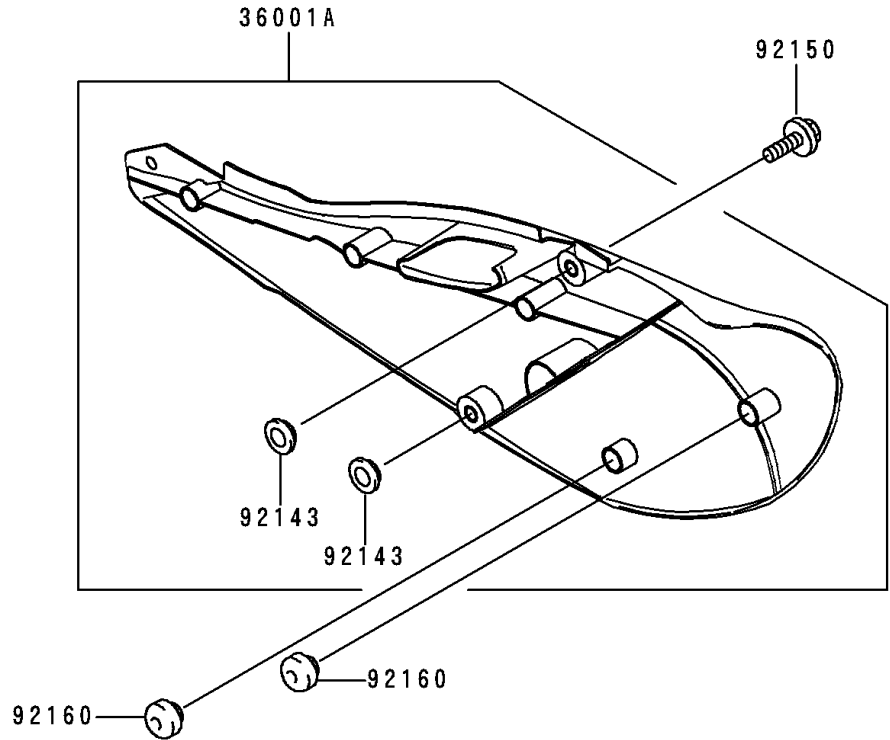

1999 KX125 PARTS DIAGRAM

Side Covers

F2611

1999 KX125 PARTS LIST

Side Covers

ITEM NAME	PART NUMBER	QUANTITY
COVER-SIDE,LH,P.WHITE (Ref # 36001)	36001-1627-6F	1
COVER-SIDE,RH,P.WHITE (Ref # 36001A)	36001-1628-6F	1
COLLAR (Ref # 92143)	92143-1196	4
BOLT,6X20 (Ref # 92150)	92150-1339	2
DAMPER (Ref # 92160)	92160-1994	2