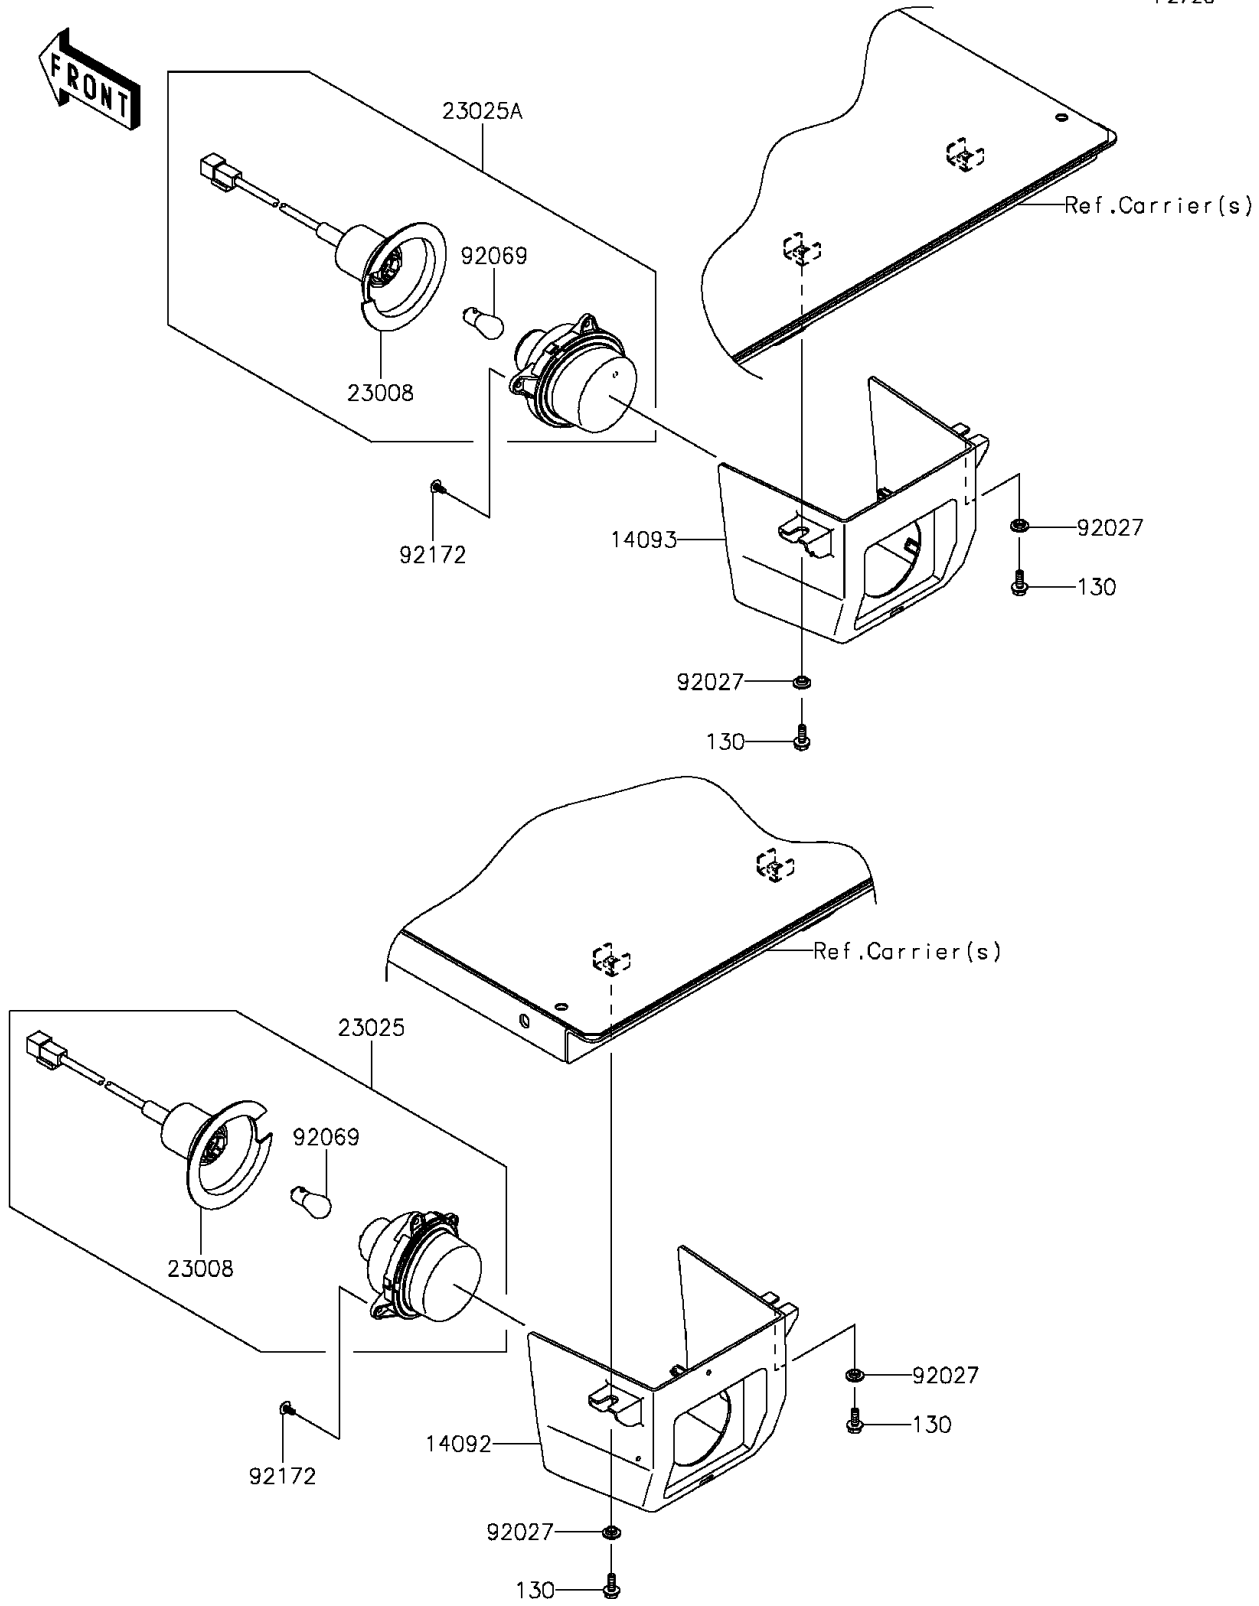

2015 MULE PRO-FXT™ EPS LE PARTS DIAGRAM

Taillight(s)

F2720

2015 MULE PRO-FXT™ EPS LE PARTS LIST

Taillight(s)

ITEM NAME	PART NUMBER	QUANTITY
BOLT-FLANGED,6X16 (Ref # 130)	130CA0616	4
COVER,TAIL LAMP,LH (Ref # 14092)	14092-1183	1
COVER,TAIL LAMP,RH (Ref # 14093)	14093-0091	1
SOCKET-ASSY (Ref # 23008)	23008-0162	2
LAMP-TAIL,LH (Ref # 23025)	23025-0334	1
LAMP-TAIL,RH (Ref # 23025A)	23025-0341	1
COLLAR,L=4.6 (Ref # 92027)	92027-1168	4
BULB,12V 21/5W (Ref # 92069)	92069-0072	2
SCREW,TAPPING,5X10 (Ref # 92172)	92172-0262	6