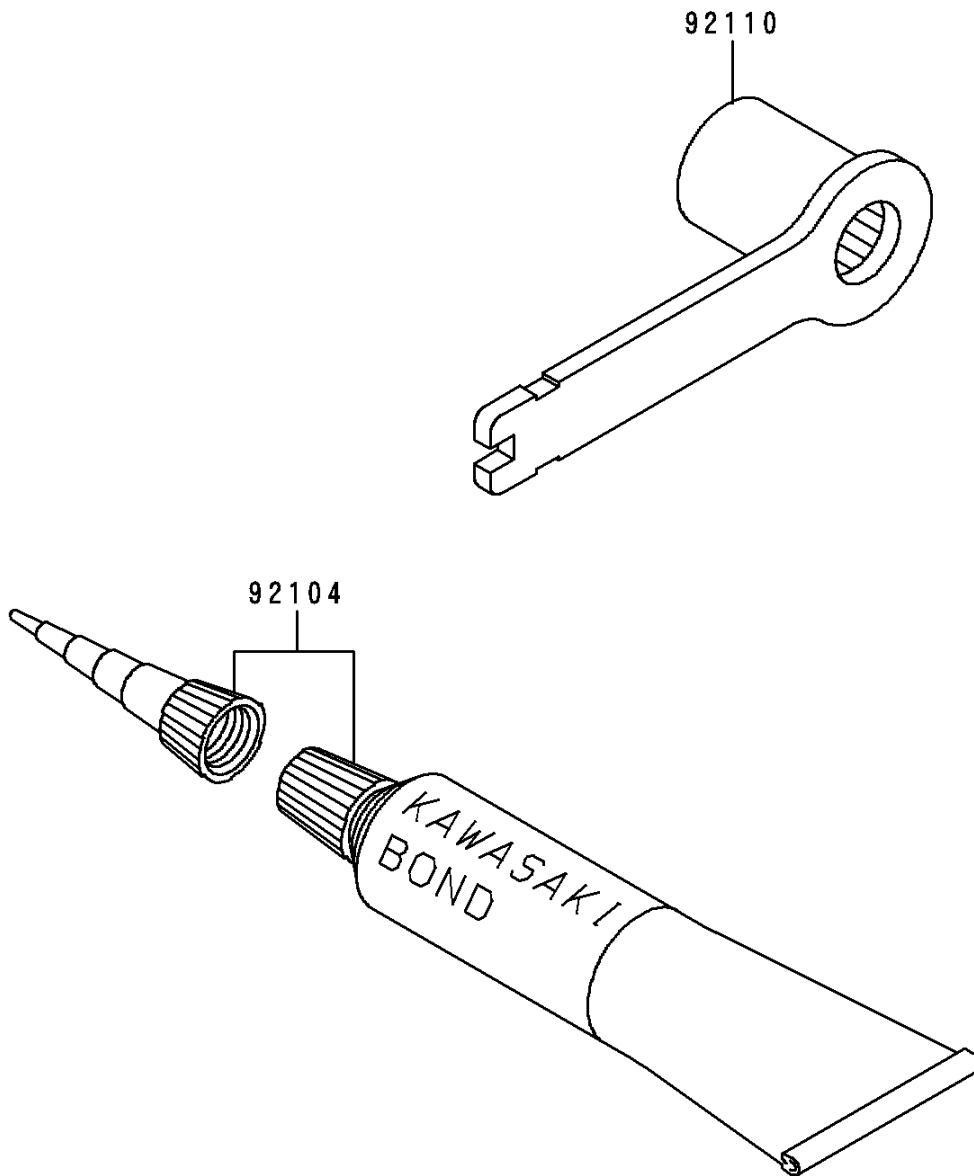

1999 KX125 PARTS DIAGRAM

Owner's Tools

F2810

1999 KX125 PARTS LIST

Owner's Tools

ITEM NAME	PART NUMBER	QUANTITY
GASKET-LIQUID,TUBE,100G,SILVER (Ref # 92104)	92104-002	1
TOOL-WRENCH,BOX,21MM&SPOKE (Ref # 92110)	92110-1200	1