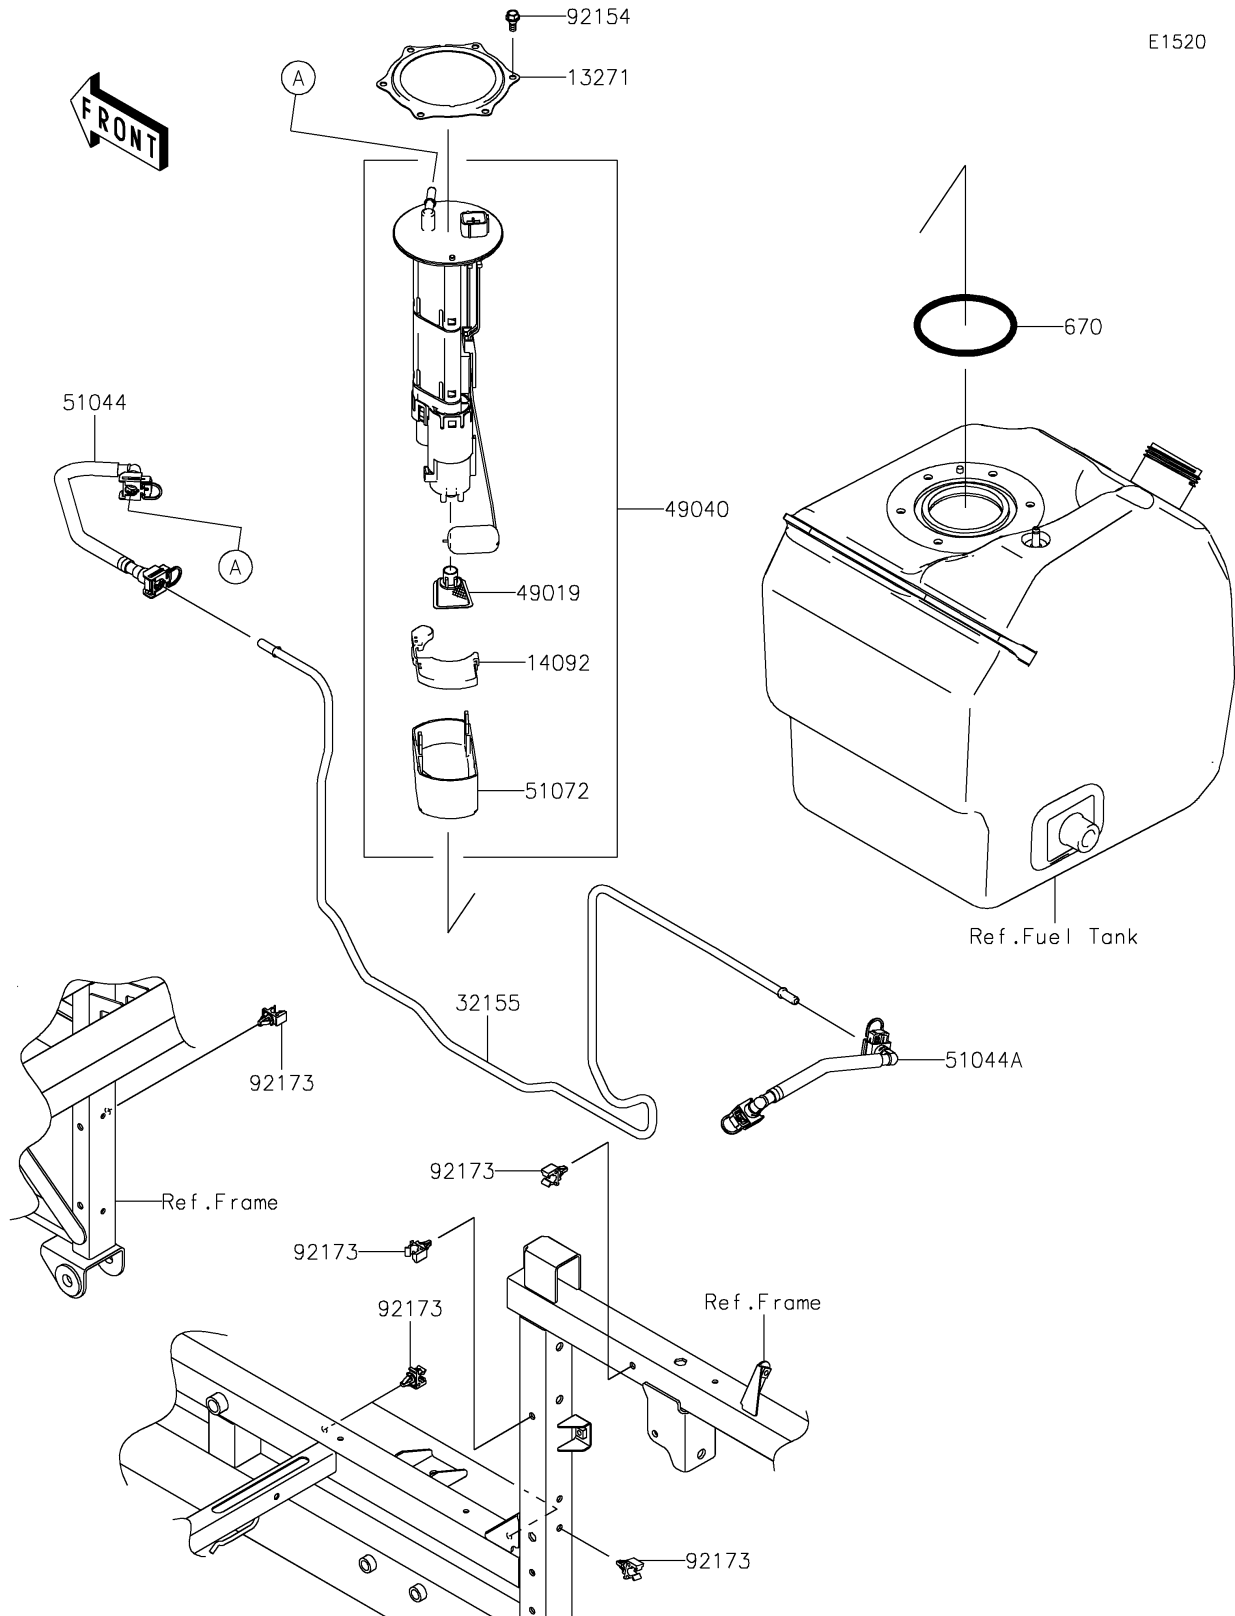

# 2015 MULE PRO-FXT™ EPS CAMO PARTS DIAGRAM

## Fuel Pump

E1520

## 2015 MULE PRO-FXT™ EPS CAMO PARTS LIST

### Fuel Pump

ITEM NAME	PART NUMBER	QUANTITY
PLATE (Ref # 13271)	13271-0980	1
COVER (Ref # 14092)	14092-1044	1
PIPE,FUEL (Ref # 32155)	32155-1619	1
FILTER-FUEL (Ref # 49019)	49019-0013	1
PUMP-FUEL (Ref # 49040)	49040-0733	1
TUBE-ASSY,TANK-PIPE (Ref # 51044)	51044-0751	1
TUBE-ASSY,PIPE-INJECTION PIPE (Ref # 51044A)	51044-0752	1
CHAMBER-FUEL (Ref # 51072)	51072-0003	1
O RING (Ref # 670)	670E5090	1
BOLT,FUEL PUMP (Ref # 92154)	92154-1326	6
CLAMP,FUEL PIPE (Ref # 92173)	92173-1213	6