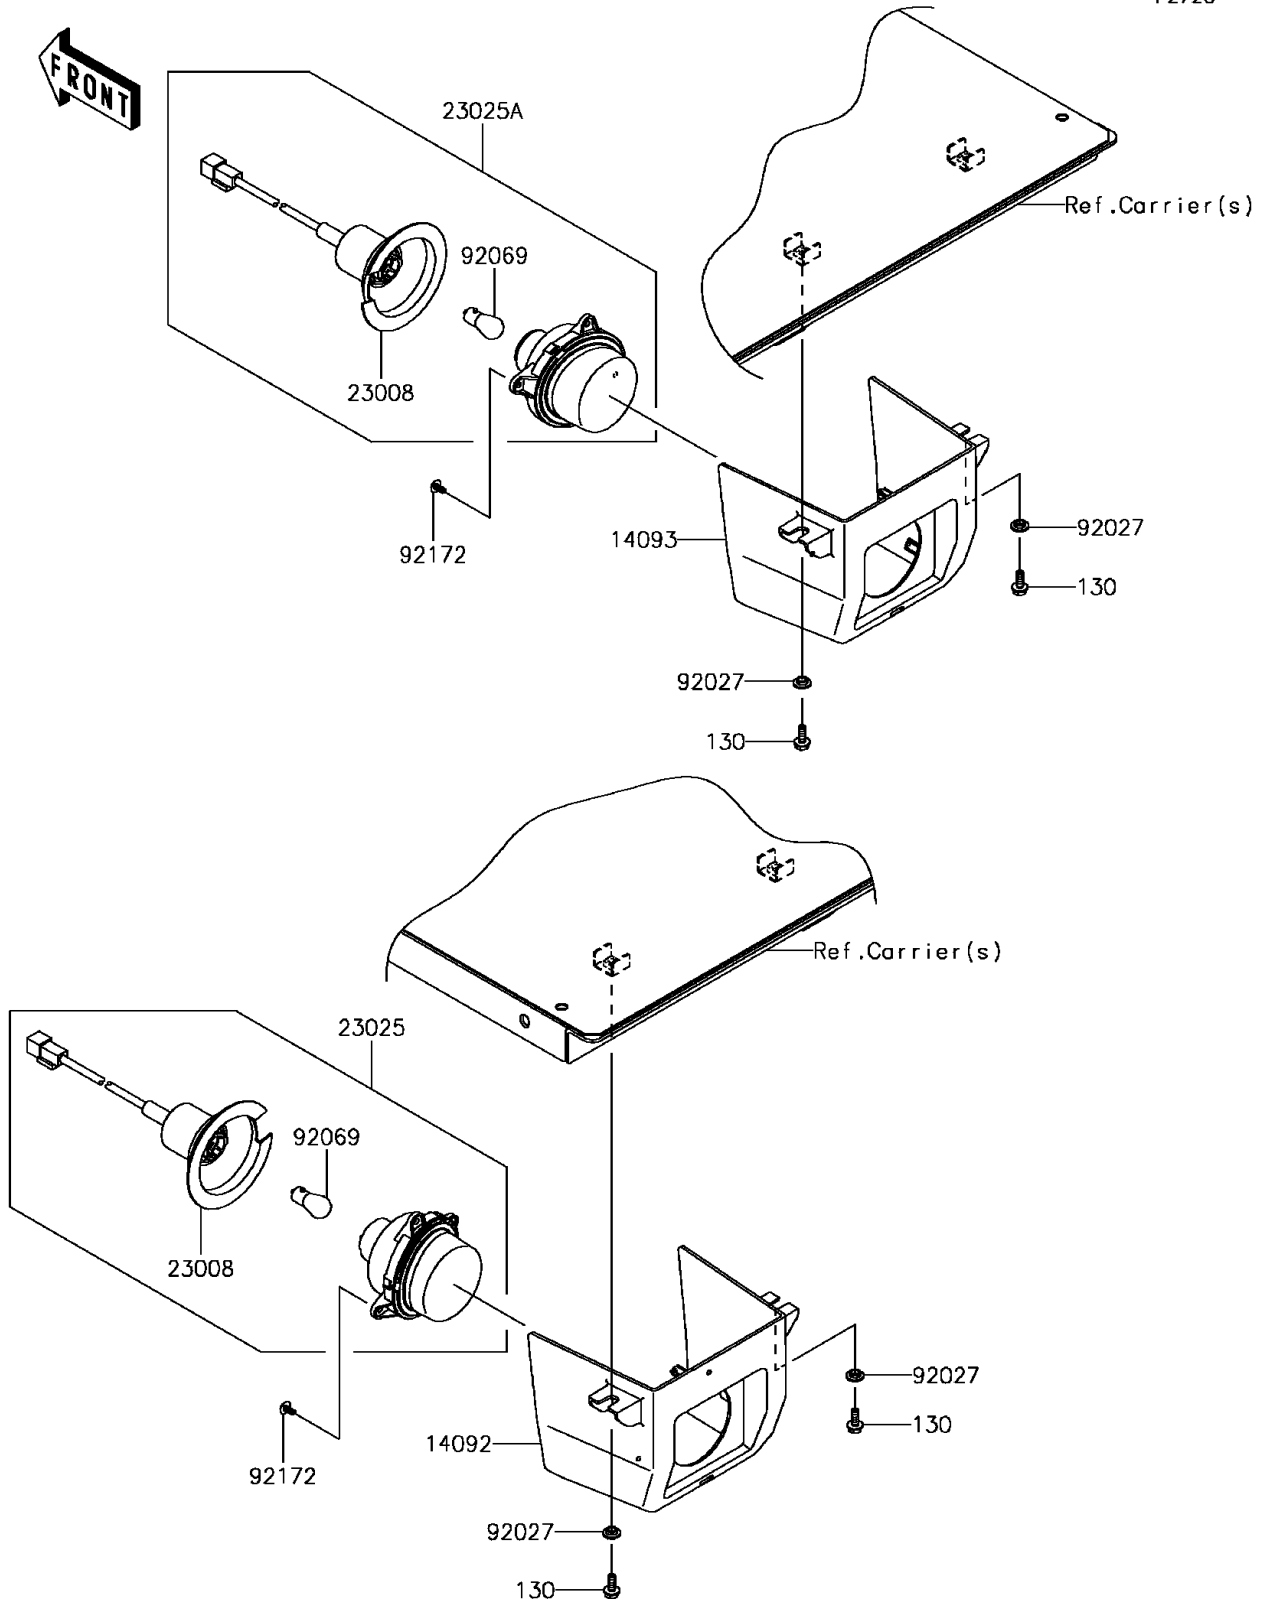

2015 MULE PRO-FXT™ EPS CAMO PARTS DIAGRAM

Taillight(s)

F2720

2015 MULE PRO-FXT™ EPS CAMO PARTS LIST

Taillight(s)

| ITEM NAME | PART NUMBER | QUANTITY |
|----------------------------------|-------------|----------|
| BOLT-FLANGED,6X16 (Ref # 130) | 130CA0616 | 4 |
| COVER,TAIL LAMP,LH (Ref # 14092) | 14092-1183 | 1 |
| COVER,TAIL LAMP,RH (Ref # 14093) | 14093-0091 | 1 |
| SOCKET-ASSY (Ref # 23008) | 23008-0162 | 2 |
| LAMP-TAIL,LH (Ref # 23025) | 23025-0334 | 1 |
| LAMP-TAIL,RH (Ref # 23025A) | 23025-0341 | 1 |
| COLLAR,L=4.6 (Ref # 92027) | 92027-1168 | 4 |
| BULB,12V 21/5W (Ref # 92069) | 92069-0072 | 2 |
| SCREW,TAPPING,5X10 (Ref # 92172) | 92172-0262 | 6 |