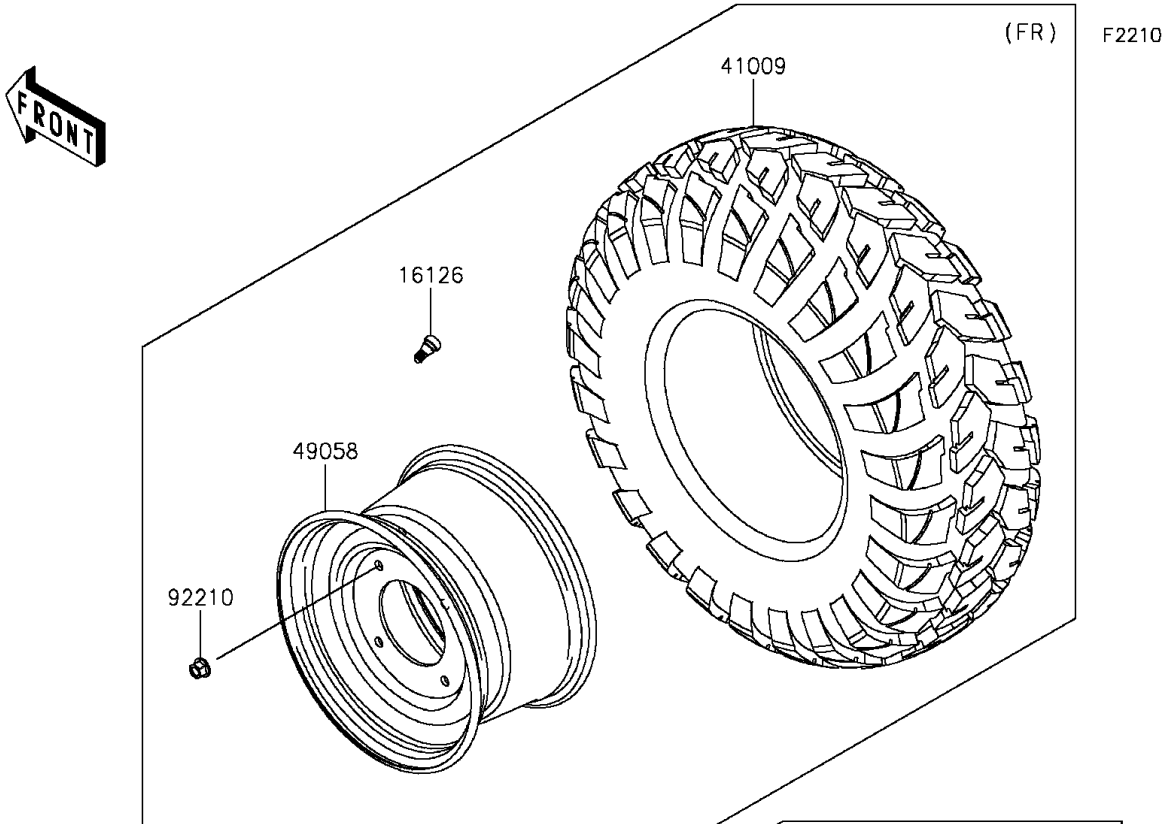

# 2016 MULE PRO-FX™ PARTS DIAGRAM

Wheels/Tires

### Wheels/Tires

ITEM NAME	PART NUMBER	QUANTITY
VALVE (Ref # 16126)	16126-4001	4
TIRE,FR,26X9.00R12 4PR,FRONTIER (Ref # 41009)	41009-0567	2
TIRE,RR,26X11.00R12 4PR,FRONTIER (Ref # 41009A)	41009-0568	2
WHEEL,FR,12X7.0AT,F.S.BLACK (Ref # 49058)	49058-0608-397	2
WHEEL,RR,12X8.0AT,F.S.BLACK (Ref # 49058A)	49058-0611-397	2
WASHER,12.1X26X2.3 (Ref # 92200)	92200-0930	8
NUT,12MM (Ref # 92210)	92210-0603	16