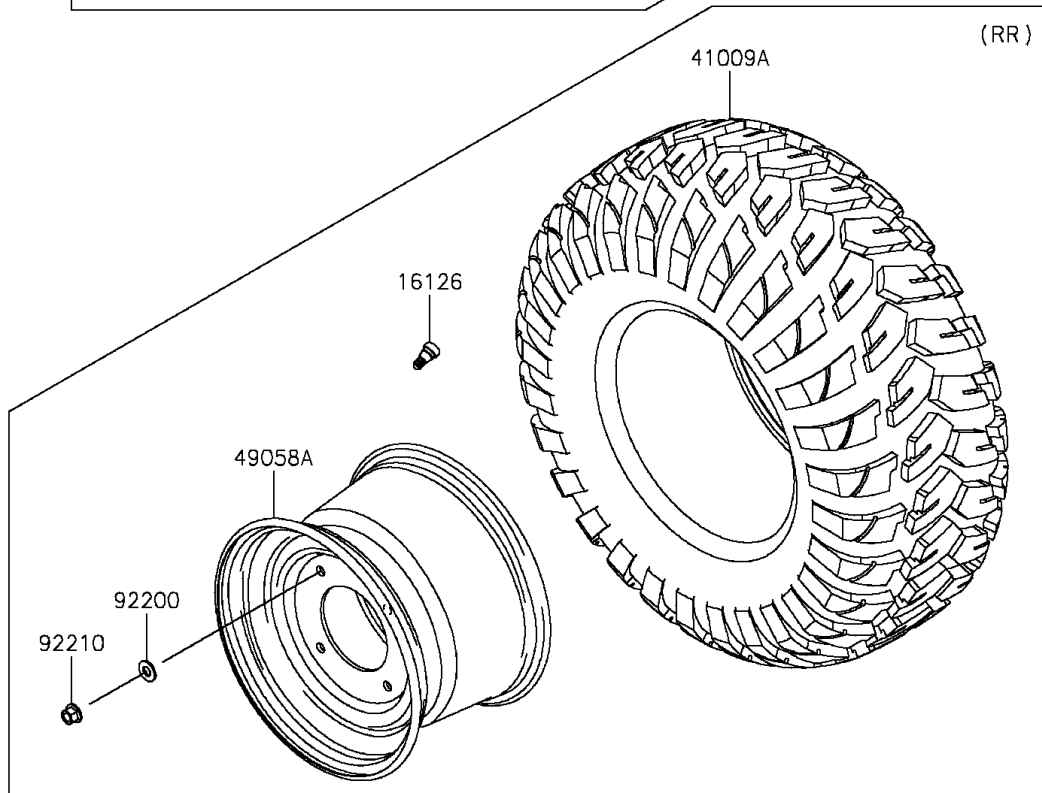

# 2016 MULE PRO-FX™ PARTS DIAGRAM

Wheels/Tires

### Wheels/Tires

ITEM NAME	PART NUMBER	QUANTITY
VALVE (Ref # 16126)	16126-4001	4
TIRE,FR,26X9.00R12 4PR,FRONTIER (Ref # 41009)	41009-0567	2
TIRE,RR,26X11.00R12 4PR,FRONTIER (Ref # 41009A)	41009-0568	2
WHEEL,FR,12X7.0AT,F.S.BLACK (Ref # 49058)	49058-0608-397	2
WHEEL,RR,12X8.0AT,F.S.BLACK (Ref # 49058A)	49058-0611-397	2
WASHER,12.1X26X2.3 (Ref # 92200)	92200-0930	8
NUT,12MM (Ref # 92210)	92210-0603	16