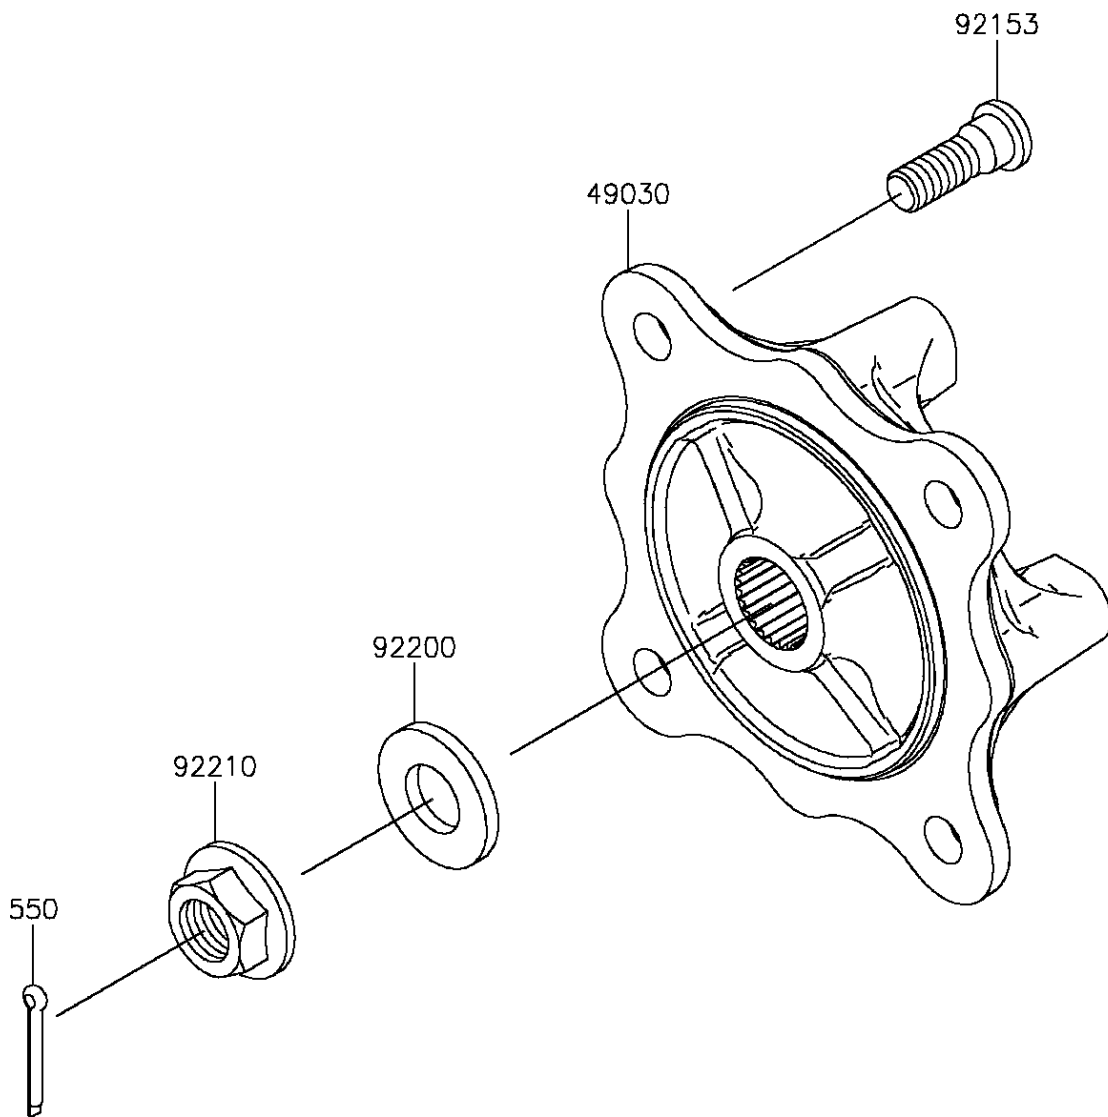

2016 MULE PRO-FX™ PARTS DIAGRAM

Front Hubs/Brakes

F2230

2016 MULE PRO-FX™ PARTS LIST

Front Hubs/Brakes

ITEM NAME	PART NUMBER	QUANTITY
HUB,FR (Ref # 49030)	49030-0048	2
PIN-COTTER,4.0X30 (Ref # 550)	550AA4030	2
BOLT,12MM (Ref # 92153)	92153-1915	8
WASHER,20.3X41X4.5 (Ref # 92200)	92200-0921	2
NUT,FLANGED,20MM (Ref # 92210)	92210-2093	2