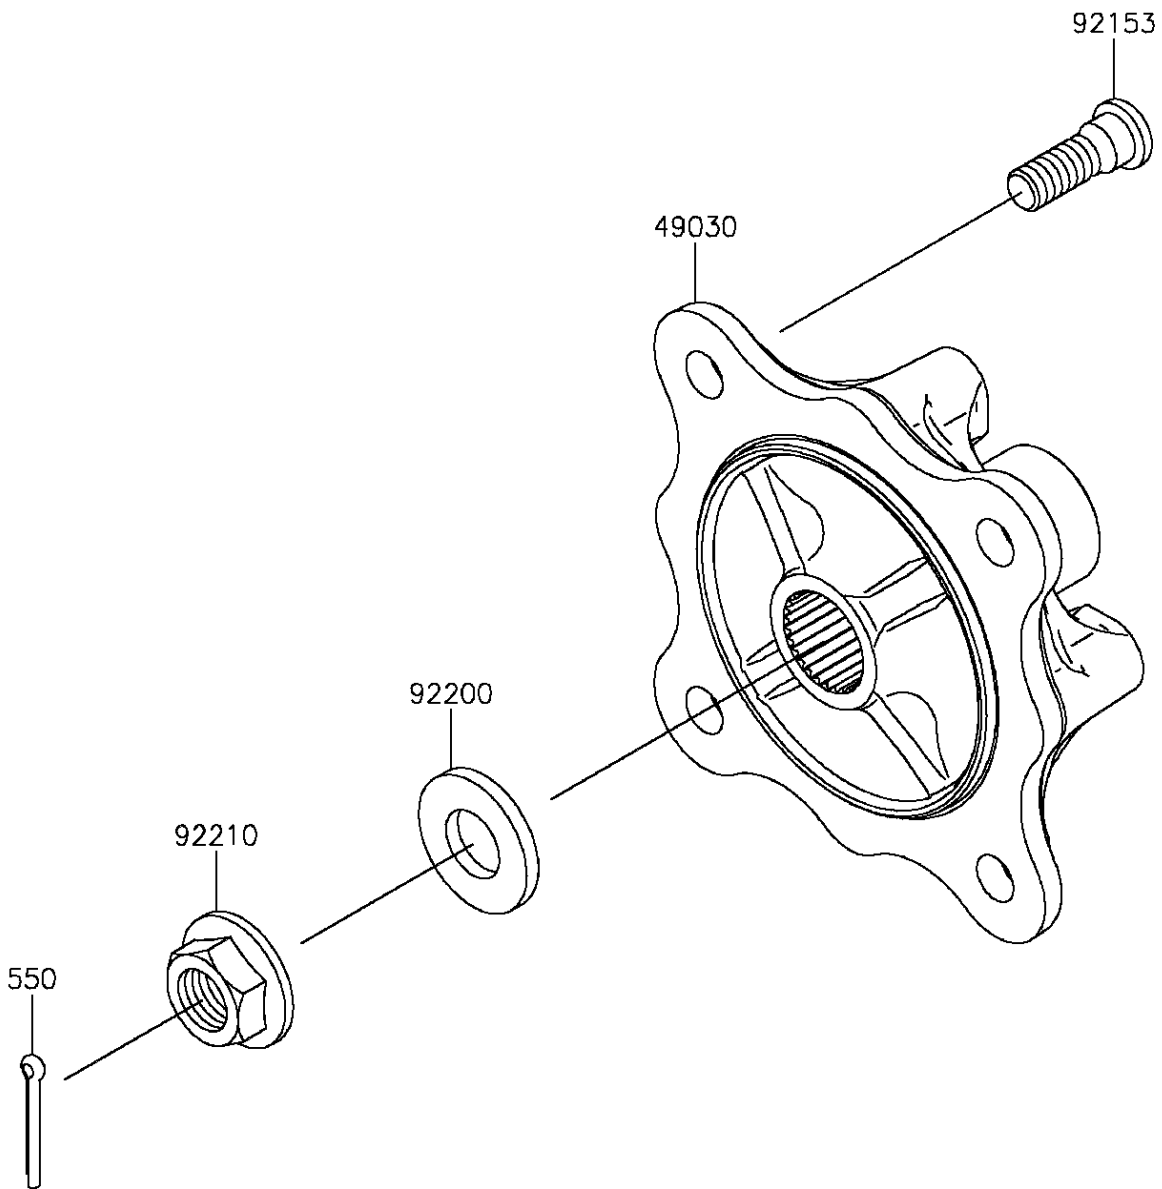

# 2016 MULE PRO-FX™ PARTS DIAGRAM

Rear Hubs/Brakes

F2240

## 2016 MULE PRO-FX™ PARTS LIST

### Rear Hubs/Brakes

ITEM NAME	PART NUMBER	QUANTITY
HUB,RR (Ref # 49030)	49030-0049	2
PIN-COTTER,4.0X30 (Ref # 550)	550AA4030	2
BOLT,12MM (Ref # 92153)	92153-1915	8
WASHER,20.3X41X4.5 (Ref # 92200)	92200-0921	2
NUT,FLANGED,20MM (Ref # 92210)	92210-2093	2