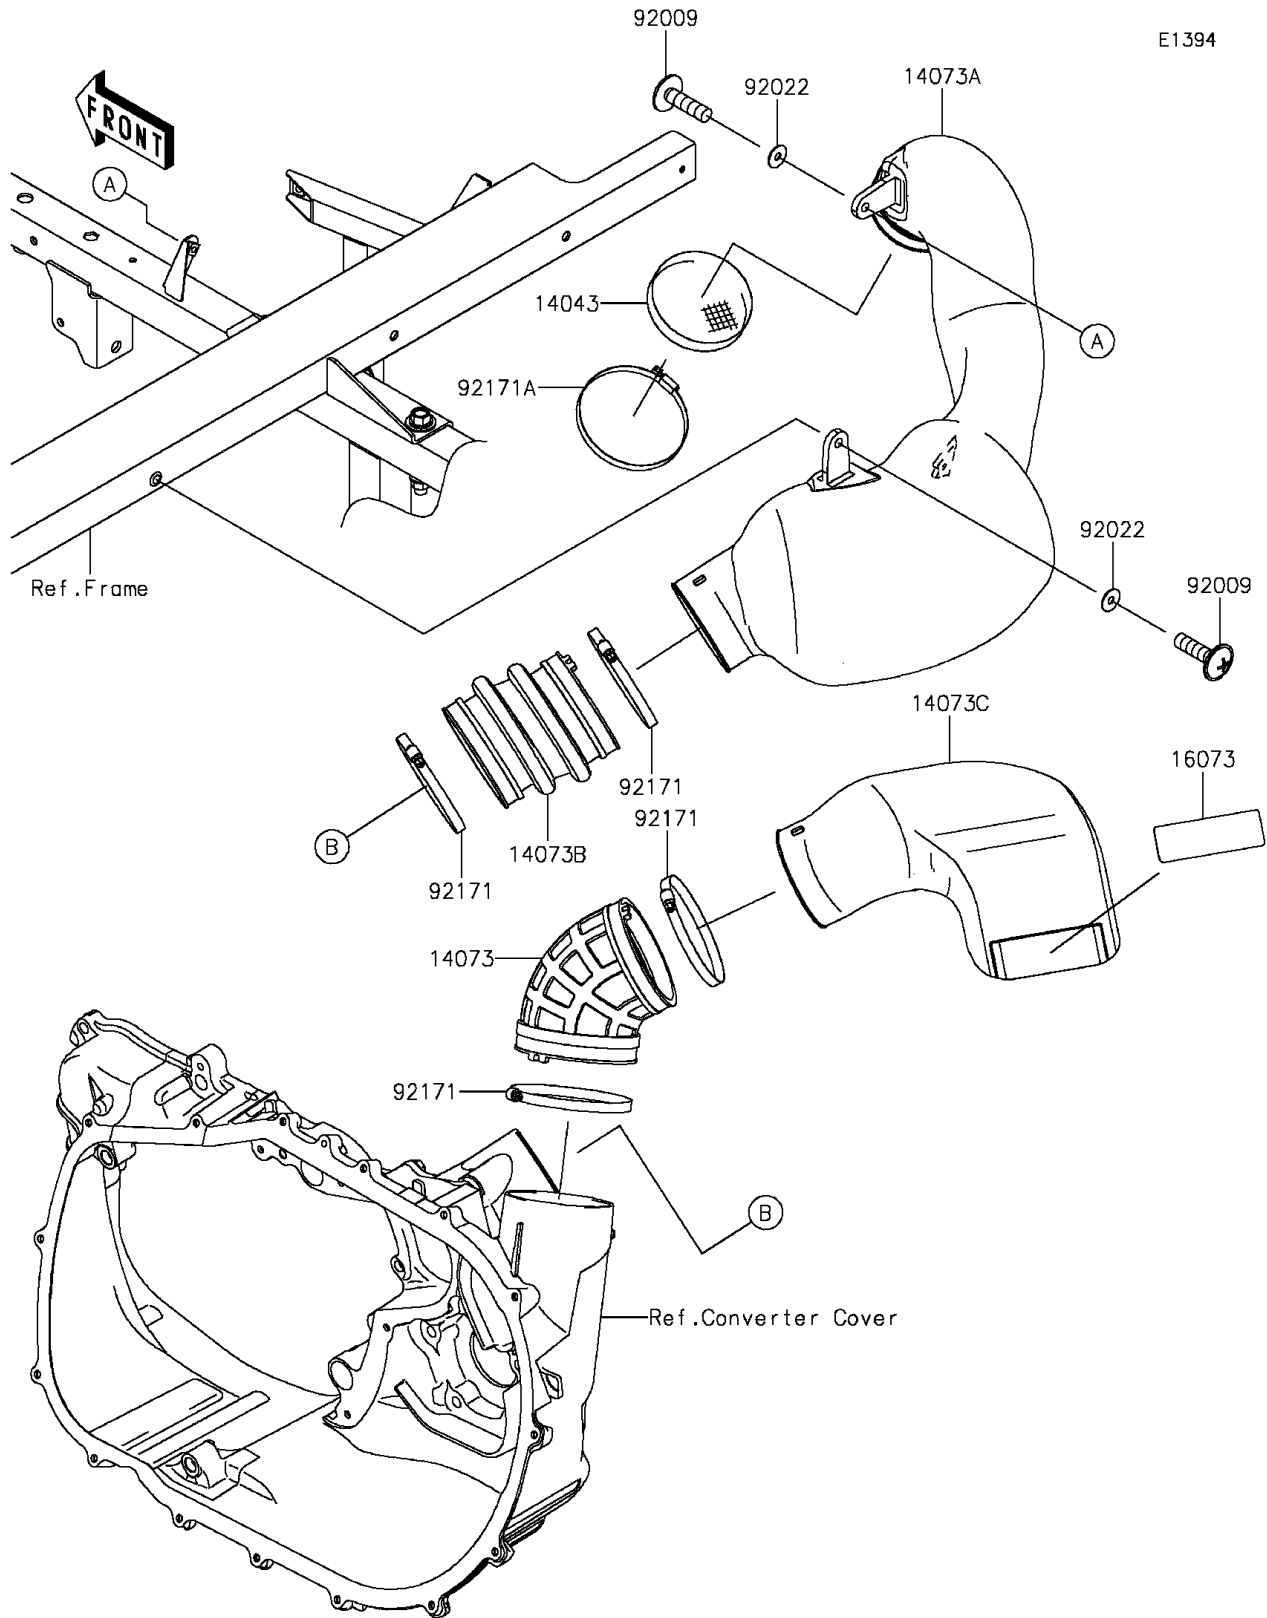

2016 MULE PRO-FX™ EPS PARTS DIAGRAM

Air Cleaner-Belt Converter

2016 MULE PRO-FX™ EPS PARTS LIST

Air Cleaner-Belt Converter

ITEM NAME	PART NUMBER	QUANTITY
FILTER (Ref # 14043)	14043-0013	1
DUCT,EXHAUST (Ref # 14073)	14073-0788	1
DUCT,INTAKE (Ref # 14073A)	14073-0789	1
DUCT,INTAKE (Ref # 14073B)	14073-0790	1
DUCT,EXHAUST (Ref # 14073C)	14073-0793	1
INSULATOR (Ref # 16073)	16073-0826	1
SCREW,6X22 (Ref # 92009)	92009-1441	2
WASHER,PLAIN,6MM (Ref # 92022)	92022-165	2
CLAMP (Ref # 92171)	92171-1383	4
CLAMP (Ref # 92171A)	92171-3716	1