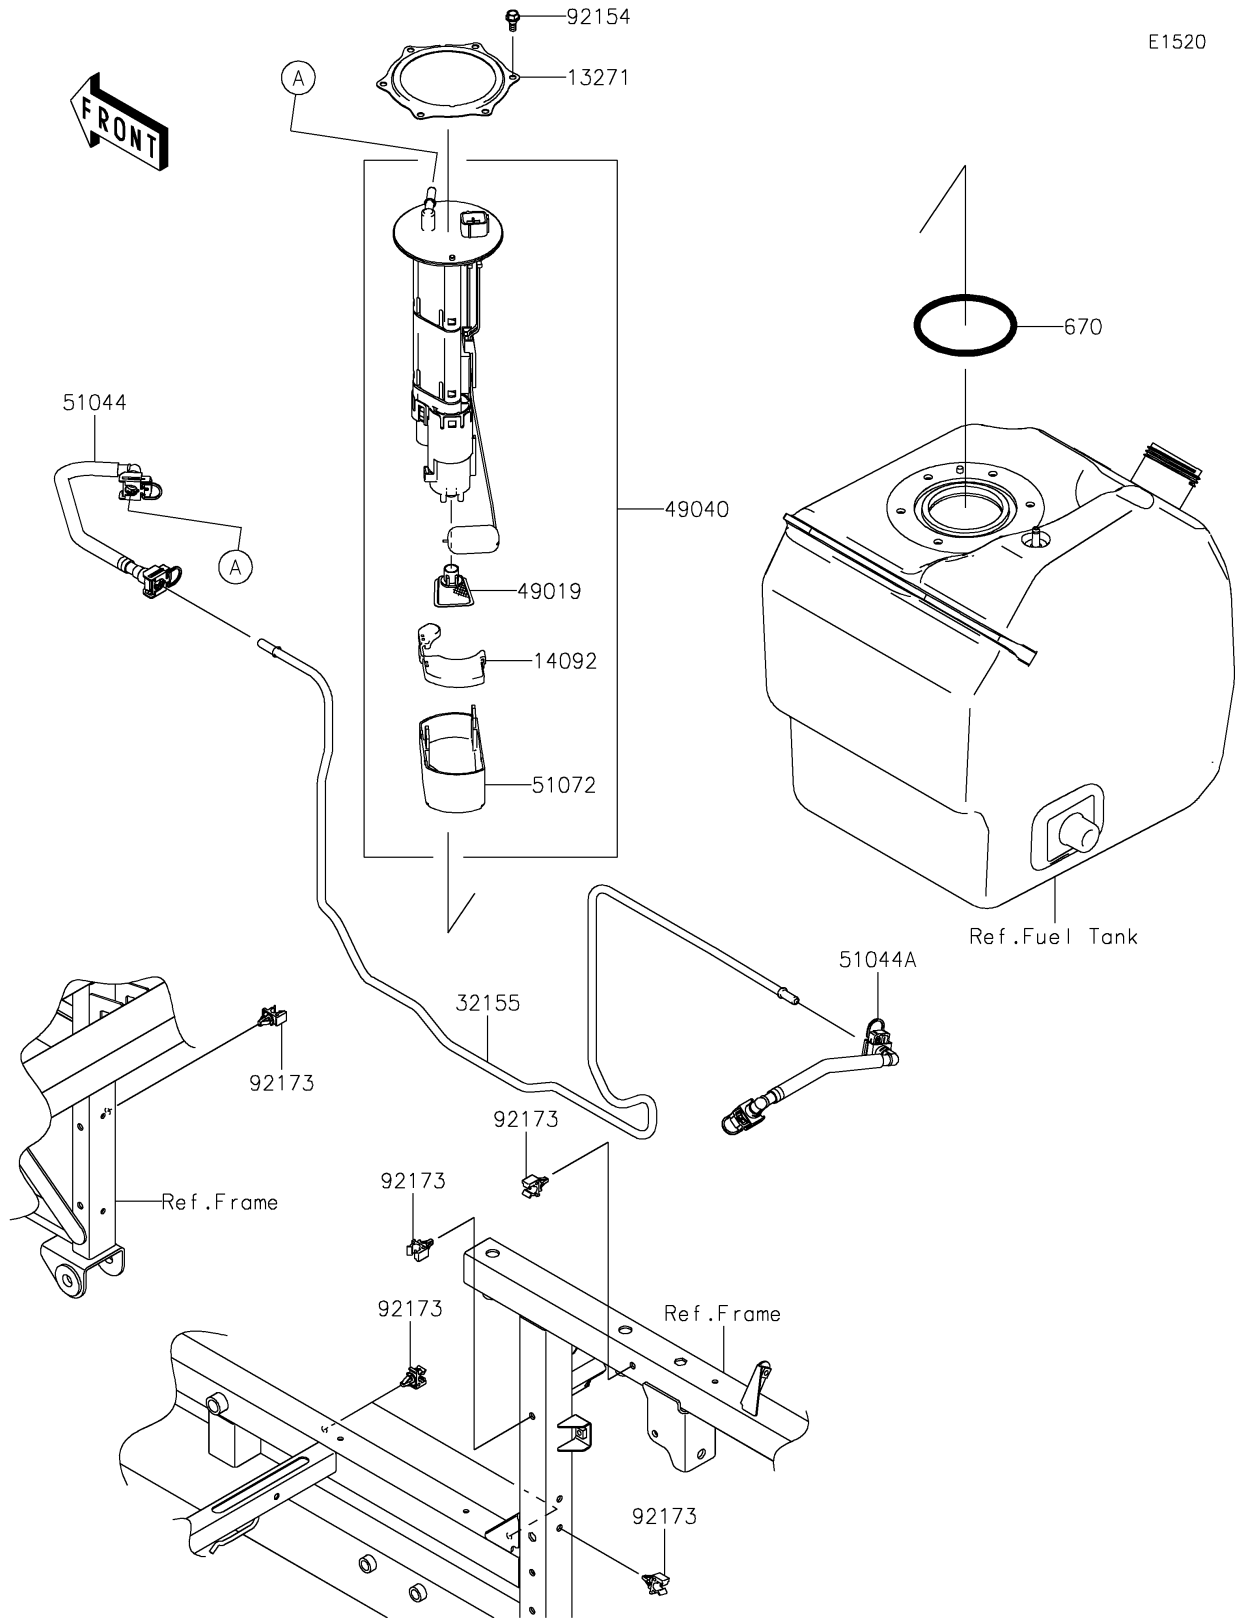

2016 MULE PRO-FX™ EPS PARTS DIAGRAM

Fuel Pump

2016 MULE PRO-FX™ EPS PARTS LIST

Fuel Pump

ITEM NAME	PART NUMBER	QUANTITY
PLATE (Ref # 13271)	13271-0980	1
COVER (Ref # 14092)	14092-1044	1
PIPE,FUEL (Ref # 32155)	32155-1619	1
FILTER-FUEL (Ref # 49019)	49019-0013	1
PUMP-FUEL (Ref # 49040)	49040-0733	1
TUBE-ASSY,TANK-PIPE (Ref # 51044)	51044-0751	1
TUBE-ASSY,PIPE-INJECTION PIPE (Ref # 51044A)	51044-0752	1
CHAMBER-FUEL (Ref # 51072)	51072-0003	1
O RING (Ref # 670)	670E5090	1
BOLT,FUEL PUMP (Ref # 92154)	92154-1326	6
CLAMP,FUEL PIPE (Ref # 92173)	92173-1213	6