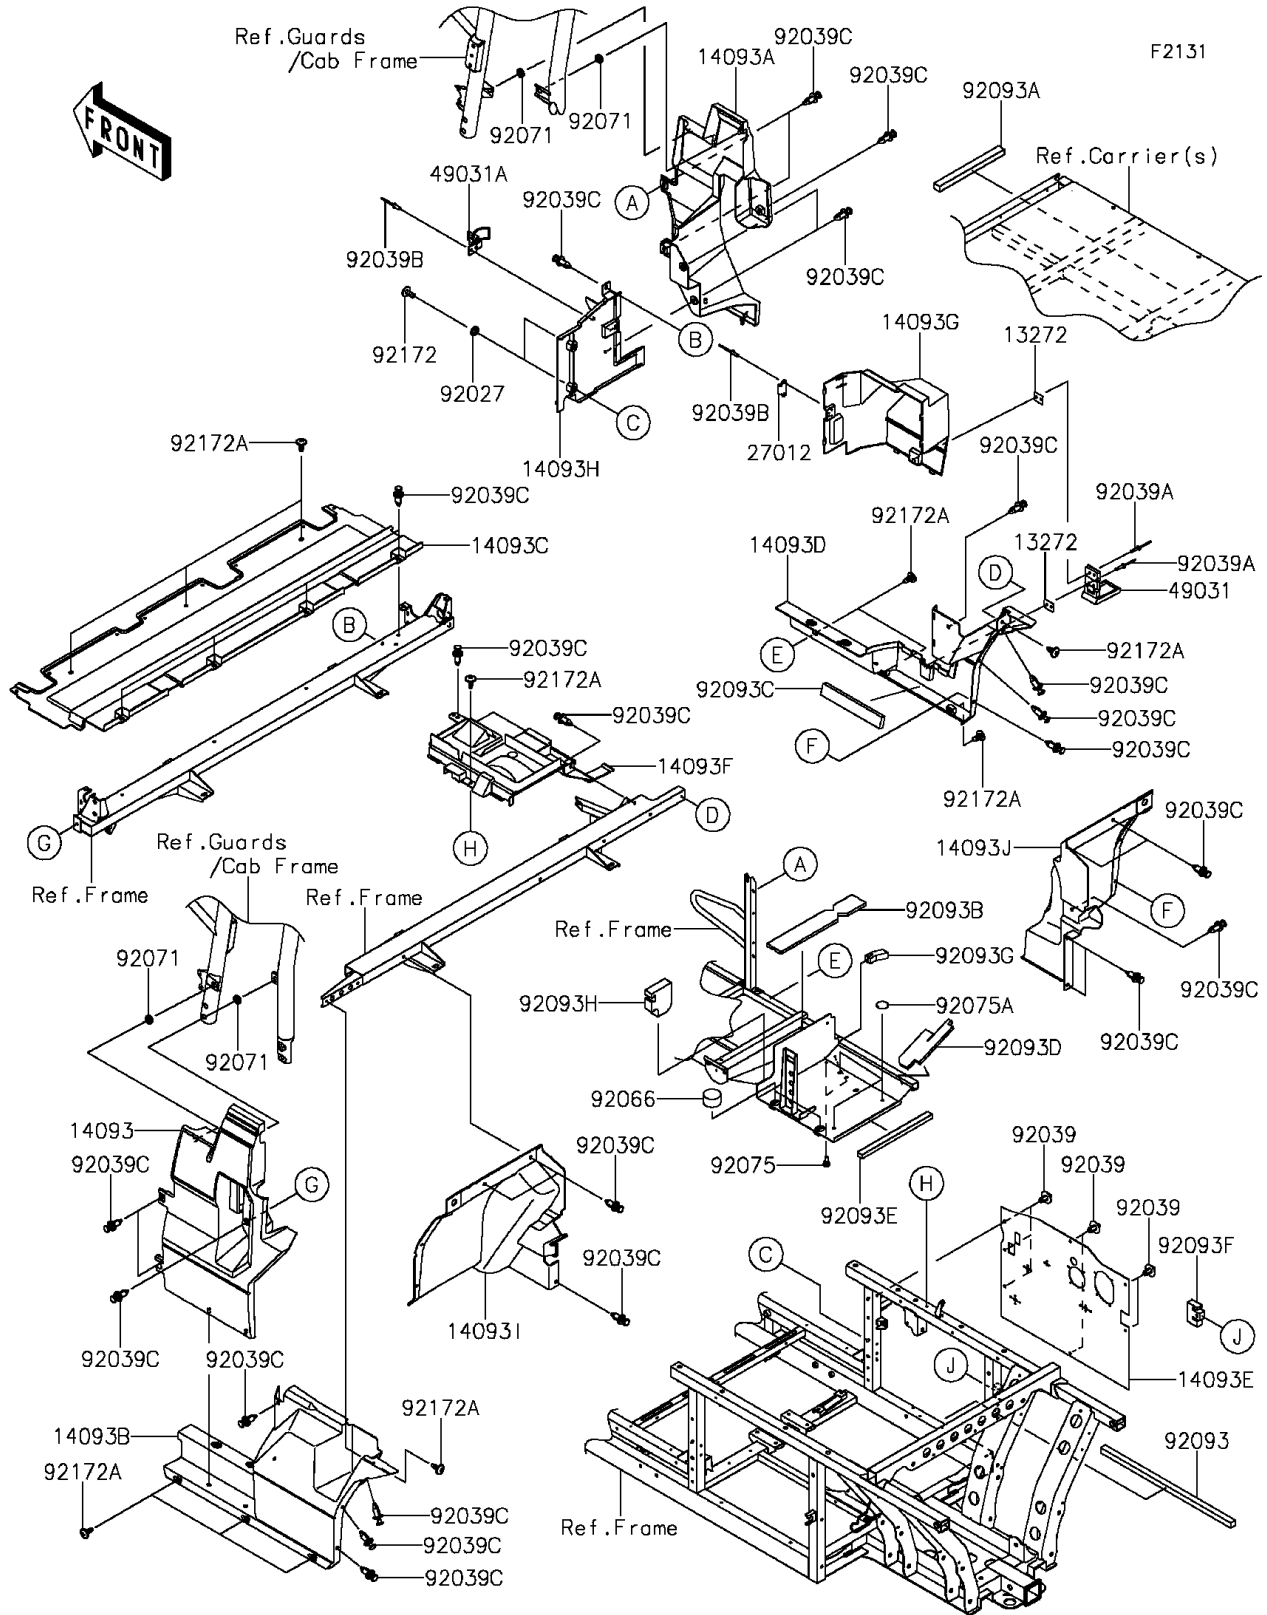

2016 MULE PRO-FX™ EPS PARTS DIAGRAM

Frame Fittings(Rear)

2016 MULE PRO-FX™ EPS PARTS LIST

Frame Fittings(Rear)

ITEM NAME	PART NUMBER	QUANTITY
PLATE,LATCH (Ref # 13272)	13272-1828	2
COVER,SIDE,LH,FR,F.BLACK (Ref # 14093)	14093-0167-6Z	1
COVER,SIDE,RH,FR,F.BLACK (Ref # 14093A)	14093-0168-6Z	1
COVER,SIDE,LH,RR (Ref # 14093B)	14093-0169	1
COVER,SEAT,BACK (Ref # 14093C)	14093-0171	1
COVER,SIDE,RH,RR (Ref # 14093D)	14093-0173	1
COVER,DUST,A/C BOX (Ref # 14093E)	14093-0257	1
COVER,DUST (Ref # 14093F)	14093-0311	1
COVER,SIDE,RH,A/C MAINT. (Ref # 14093G)	14093-0371	1
COVER,SIDE,RH,A/C,FR (Ref # 14093H)	14093-0372	1
COVER,RR,FLOOR,MUD,LH (Ref # 14093I)	14093-0388	1
COVER,RR,FLOOR,MUD,RH (Ref # 14093J)	14093-0389	1
HOOK,STRIKER (Ref # 27012)	27012-0806	1
LATCH,A/C (Ref # 49031)	49031-0007	1
LATCH,TOGGLE (Ref # 49031A)	49031-0015	1
COLLAR,L=4.6 (Ref # 92027)	92027-1168	2
RIVET (Ref # 92039)	92039-0086	7
RIVET,3.2X13.4 (Ref # 92039A)	92039-0739	4
RIVET (Ref # 92039B)	92039-0747	4
RIVET (Ref # 92039C)	92039-1229	31
PLUG,36X20 (Ref # 92066)	92066-0812	2
GROMMET (Ref # 92071)	92071-056	4
DAMPER,6X10X15 (Ref # 92075)	92075-1808	2
DAMPER,RUBBER (Ref # 92075A)	92075-261	3
SEAL,DUST,20X20X565 (Ref # 92093)	92093-0631	1
SEAL,DUST,20X25X280 (Ref # 92093A)	92093-0633	1
SEAL,DUST,61X368X10 (Ref # 92093B)	92093-0643	1
SEAL,DUST,39X255X15 (Ref # 92093C)	92093-0644	1
SEAL,DUST,69X207X10 (Ref # 92093D)	92093-0645	1

2016 MULE PRO-FX™ EPS PARTS LIST

Frame Fittings(Rear)

ITEM NAME	PART NUMBER	QUANTITY
SEAL,DUST,15X305X20 (Ref # 92093E)	92093-0646	1
SEAL,52X72X20 (Ref # 92093F)	92093-0651	1
SEAL,21.5X60X20 (Ref # 92093G)	92093-0652	1
SEAL,GOMSPOR (Ref # 92093H)	92093-0667	1
SCREW,6X16 (Ref # 92172)	92172-0236	2
SCREW,6X16 (Ref # 92172A)	92172-0711	12