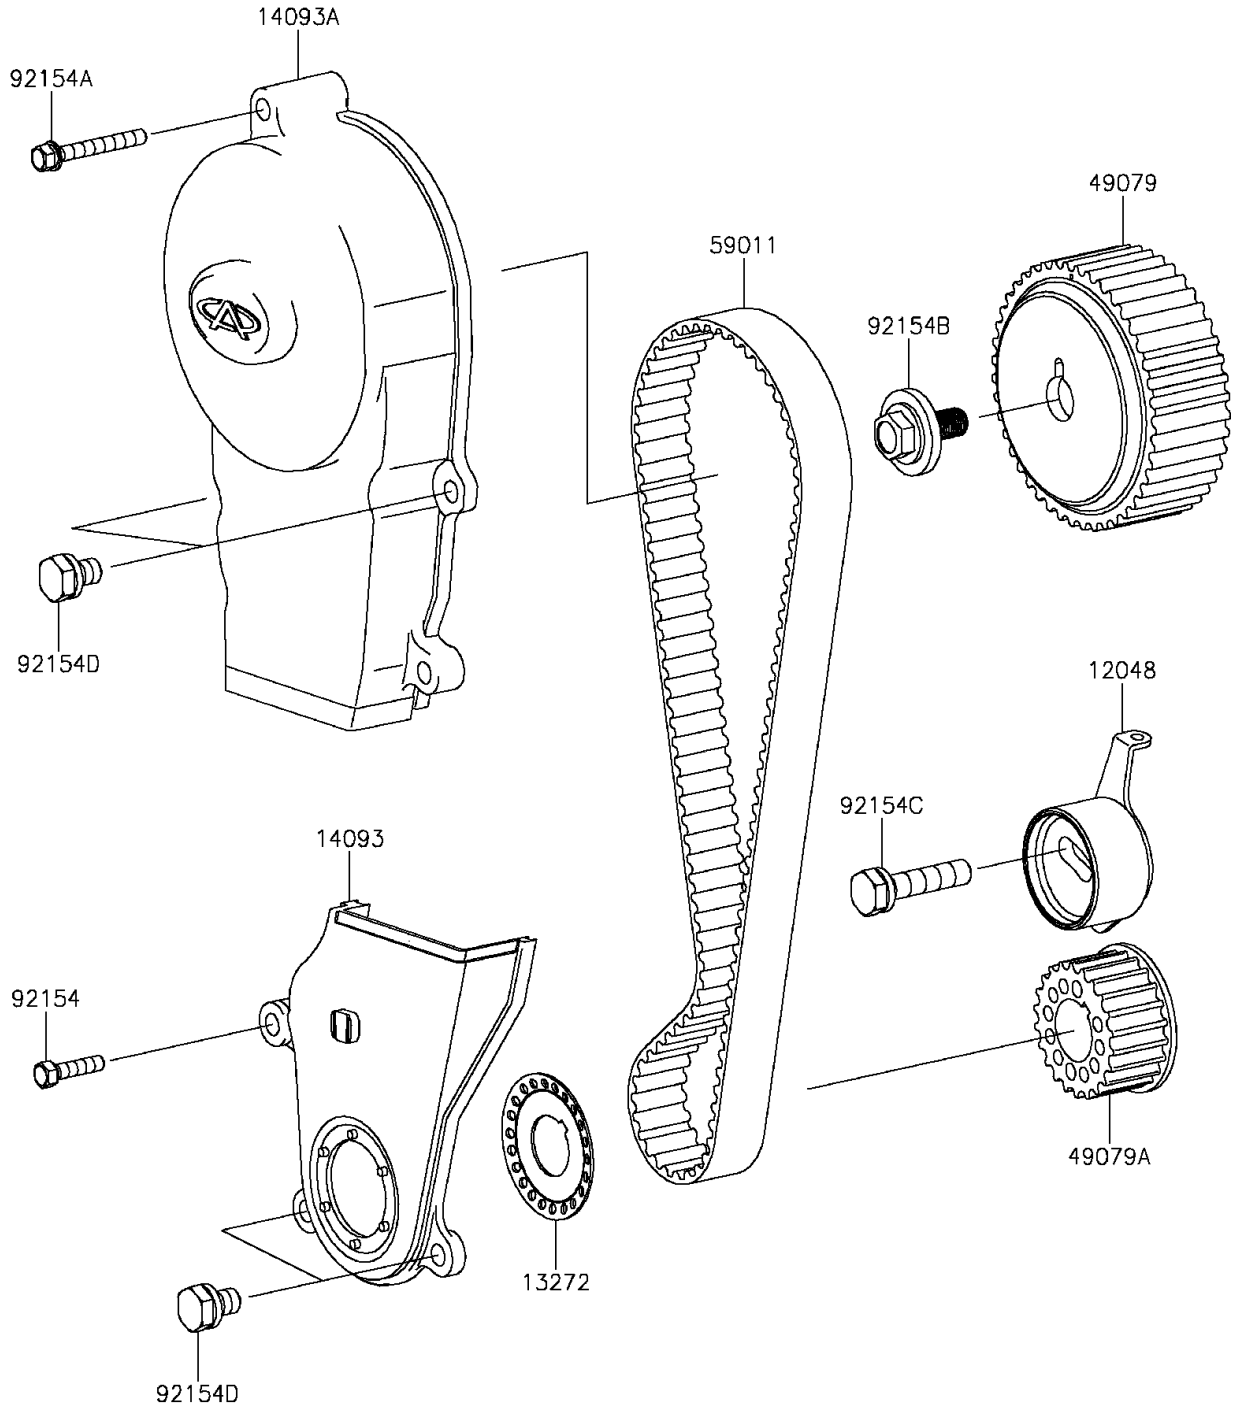

2016 MULE PRO-FX™ EPS LE PARTS DIAGRAM

Timing Belt

E1215

2016 MULE PRO-FX™ EPS LE PARTS LIST

Timing Belt

ITEM NAME	PART NUMBER	QUANTITY
TENSIONER-ASSY (Ref # 12048)	12048-0093	1
PLATE,TIMING BELT (Ref # 13272)	13272-1872	1
COVER,TIMING BELT,LWR (Ref # 14093)	14093-0200	1
COVER,TIMING BELT,UPP (Ref # 14093A)	14093-0201	1
PULLEY-BELT,CAMSHAFT (Ref # 49079)	49079-0023	1
PULLEY-BELT,CRANKSHAFT (Ref # 49079A)	49079-0024	1
BELT,TIMING (Ref # 59011)	59011-0042	1
BOLT,6X25 (Ref # 92154)	92154-1583	1
BOLT,6X50 (Ref # 92154A)	92154-1591	1
BOLT,FLANGED (Ref # 92154B)	92154-1614	1
BOLT,10X45 (Ref # 92154C)	92154-1615	1
BOLT,6X16 (Ref # 92154D)	92154-1617	4