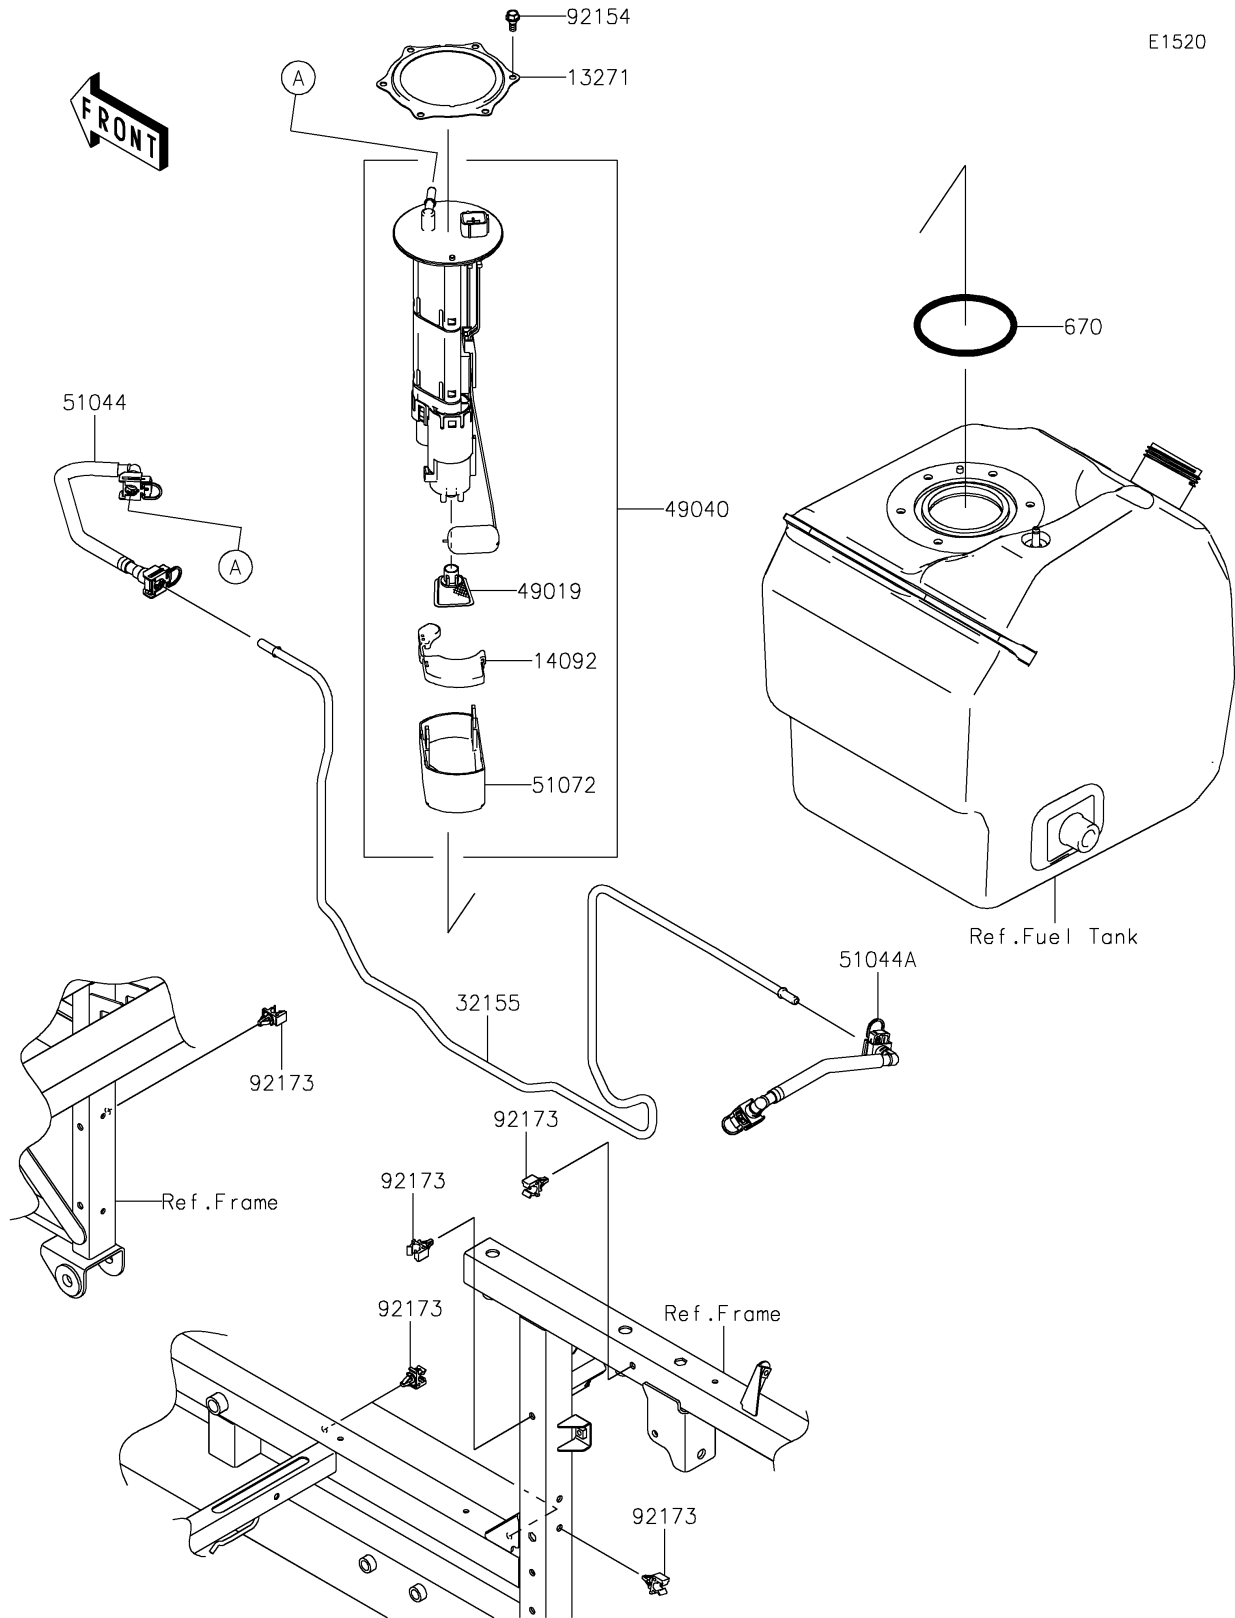

2016 MULE PRO-FX™ EPS LE PARTS DIAGRAM

Fuel Pump

2016 MULE PRO-FX™ EPS LE PARTS LIST

Fuel Pump

ITEM NAME	PART NUMBER	QUANTITY
PLATE (Ref # 13271)	13271-0980	1
COVER (Ref # 14092)	14092-1044	1
PIPE,FUEL (Ref # 32155)	32155-1619	1
FILTER-FUEL (Ref # 49019)	49019-0013	1
PUMP-FUEL (Ref # 49040)	49040-0733	1
TUBE-ASSY,TANK-PIPE (Ref # 51044)	51044-0751	1
TUBE-ASSY,PIPE-INJECTION PIPE (Ref # 51044A)	51044-0752	1
CHAMBER-FUEL (Ref # 51072)	51072-0003	1
O RING (Ref # 670)	670E5090	1
BOLT,FUEL PUMP (Ref # 92154)	92154-1326	6
CLAMP,FUEL PIPE (Ref # 92173)	92173-1213	6