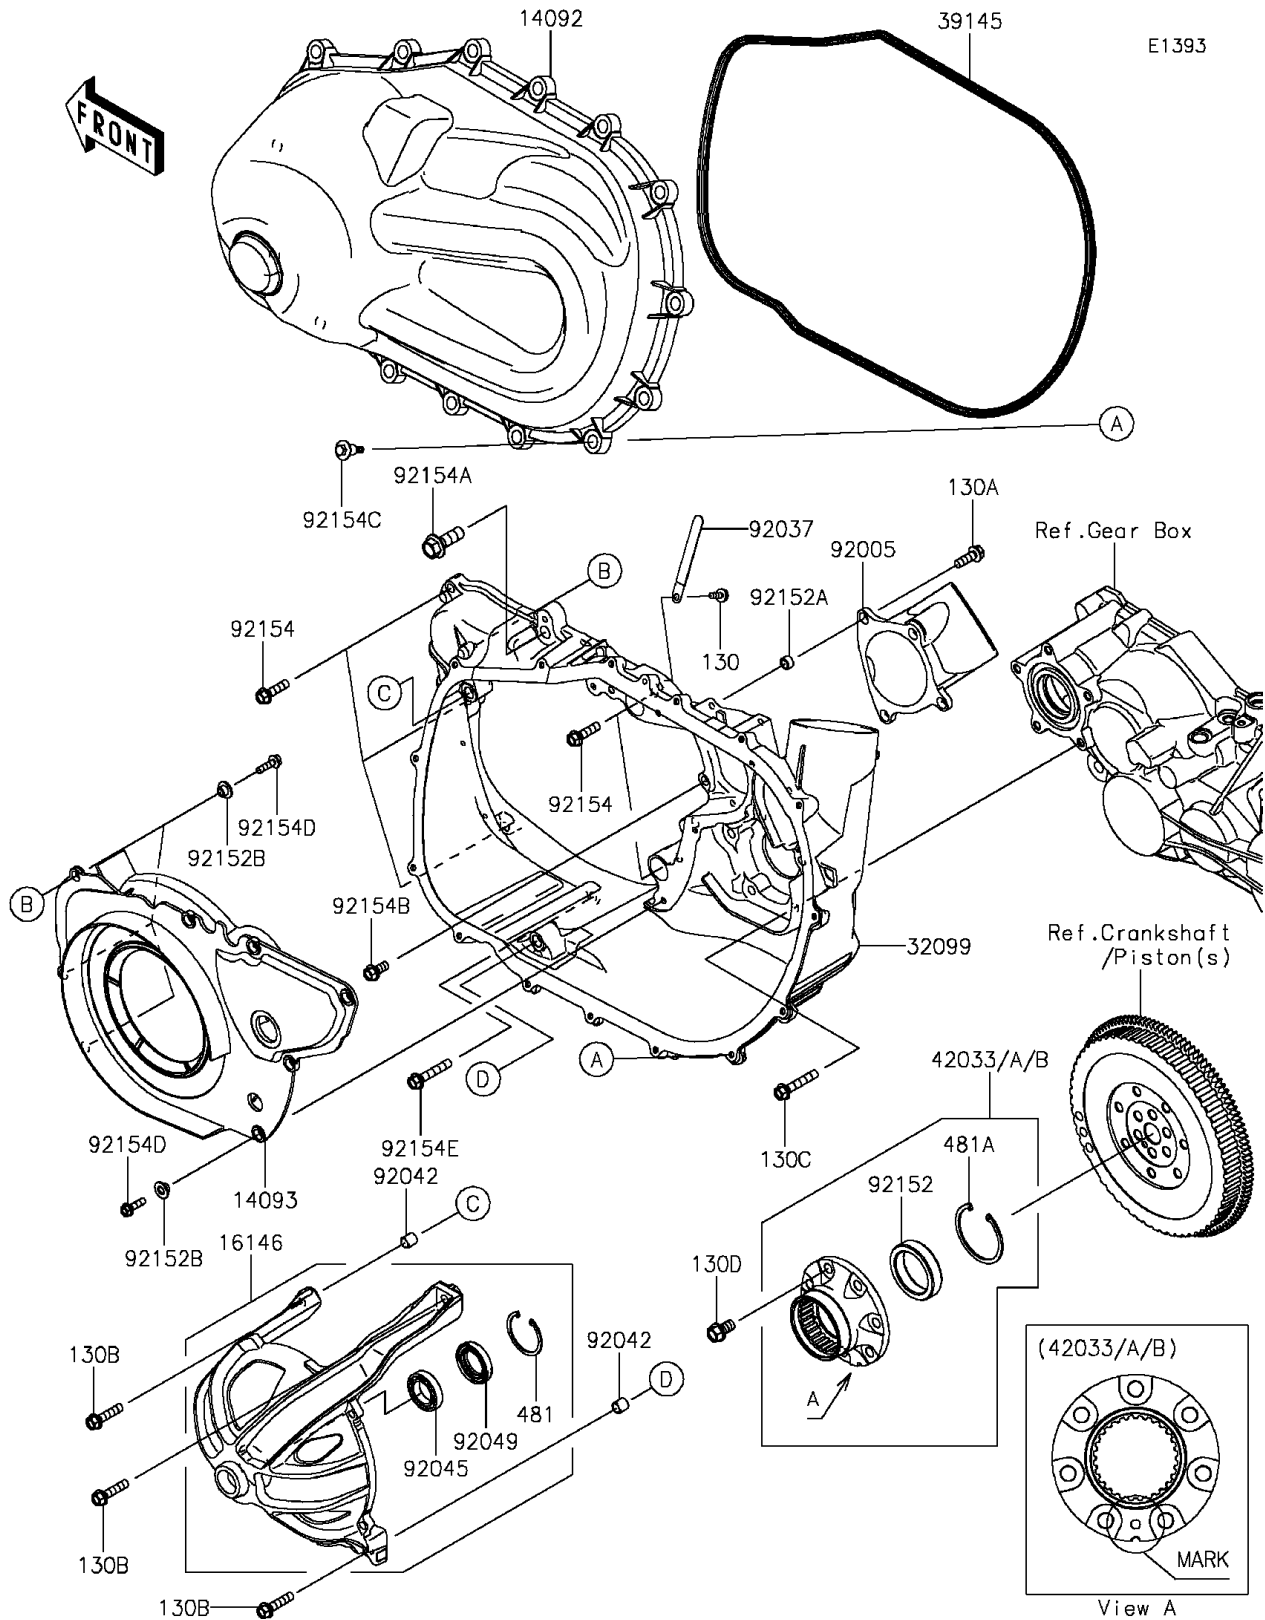

2016 MULE PRO-FX™ EPS CAMO PARTS DIAGRAM

Converter Cover

2016 MULE PRO-FX™ EPS CAMO PARTS LIST

Converter Cover

ITEM NAME	PART NUMBER	QUANTITY
BOLT-FLANGED,6X14 (Ref # 130)	130BA0614	1
BOLT-FLANGED,8X25 (Ref # 130A)	130BA0825	4
BOLT-FLANGED,8X35 (Ref # 130B)	130BA0835	3
BOLT-FLANGED,8X45 (Ref # 130C)	130BA0845	5
BOLT-FLANGED,10X18 (Ref # 130D)	130CA1018	7
COVER,CVT (Ref # 14092)	14092-1202	1
COVER (Ref # 14093)	14093-0050	1
COVER-ASSY (Ref # 16146)	16146-0734	1
CASE,CVT (Ref # 32099)	32099-0746	1
TRIM-SEAL (Ref # 39145)	39145-0047	1
COUPLING-ASSY,B MARK,WHITE (Ref # 42033)	42033-0582	1
COUPLING-ASSY,A MARK,BLUE (Ref # 42033A)	42033-0583	1
COUPLING-ASSY,C MARK,YELLOW (Ref # 42033B)	42033-0584	1
CIRCLIP-TYPE-C,45MM (Ref # 481)	481J4500	1
CIRCLIP (Ref # 481A)	481J6200	1
FITTING,INTAKE (Ref # 92005)	92005-0762	1
CLAMP (Ref # 92037)	92037-1993	1
PIN,DOWEL,12X14 (Ref # 92042)	92042-031	2
BEARING-BALL,#6905 (Ref # 92045)	92045-036	1
SEAL-OIL,HTC 28X45X8 (Ref # 92049)	92049-0767	1
COLLAR (Ref # 92152)	92152-1822	1
COLLAR,8.8X12.3X6.9 (Ref # 92152A)	92152-1853	4
COLLAR (Ref # 92152B)	92152-1931	8
BOLT,FLANGED,8X30 (Ref # 92154)	92154-0850	5
BOLT,FLANGED,12X35 (Ref # 92154A)	92154-1337	1
BOLT,FLANGED,8X18 (Ref # 92154B)	92154-1386	1
BOLT,CVT COVER (Ref # 92154C)	92154-1522	15
BOLT,FLANGED,6X22 (Ref # 92154D)	92154-1525	8
BOLT,FLANGED,8X45 (Ref # 92154E)	92154-1526	1