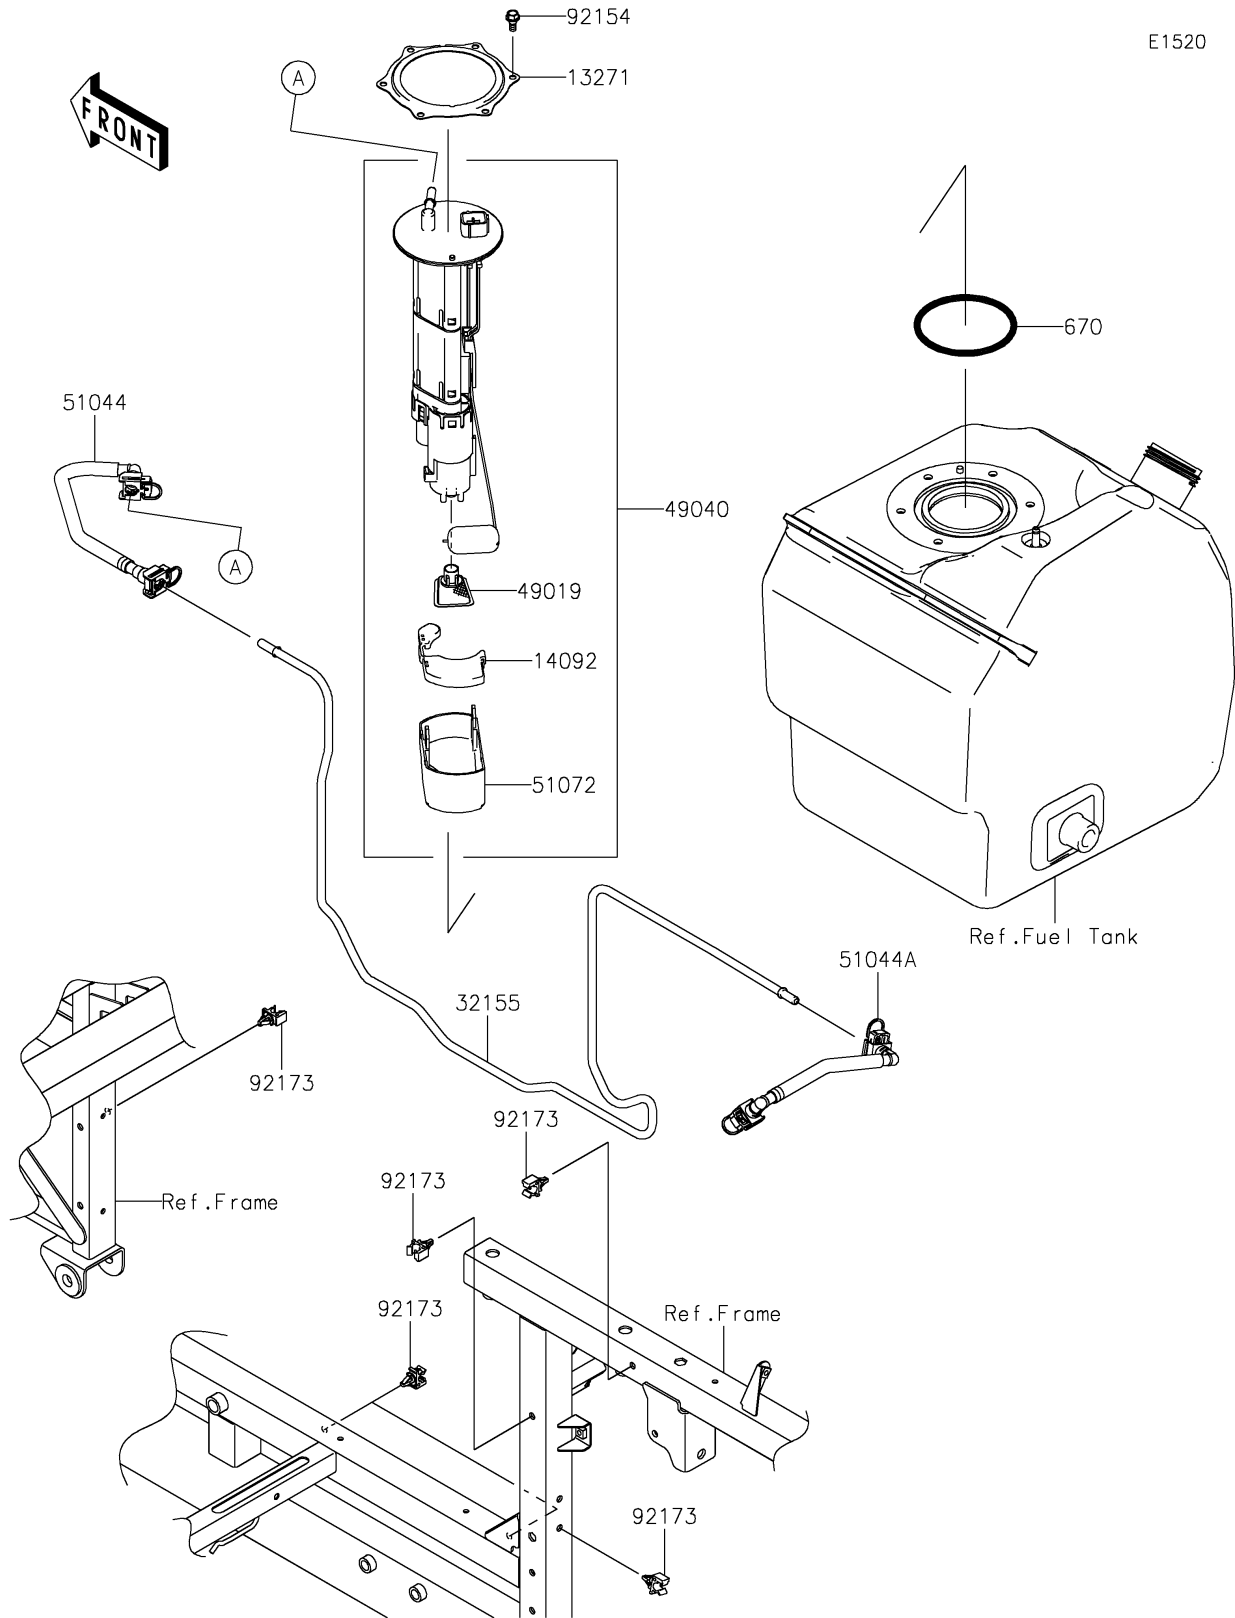

2016 MULE PRO-FX™ EPS CAMO PARTS DIAGRAM

Fuel Pump

E1520

2016 MULE PRO-FX™ EPS CAMO PARTS LIST

Fuel Pump

ITEM NAME	PART NUMBER	QUANTITY
PLATE (Ref # 13271)	13271-0980	1
COVER (Ref # 14092)	14092-1044	1
PIPE,FUEL (Ref # 32155)	32155-1619	1
FILTER-FUEL (Ref # 49019)	49019-0013	1
PUMP-FUEL (Ref # 49040)	49040-0733	1
TUBE-ASSY,TANK-PIPE (Ref # 51044)	51044-0751	1
TUBE-ASSY,PIPE-INJECTION PIPE (Ref # 51044A)	51044-0752	1
CHAMBER-FUEL (Ref # 51072)	51072-0003	1
O RING (Ref # 670)	670E5090	1
BOLT,FUEL PUMP (Ref # 92154)	92154-1326	6
CLAMP,FUEL PIPE (Ref # 92173)	92173-1213	6