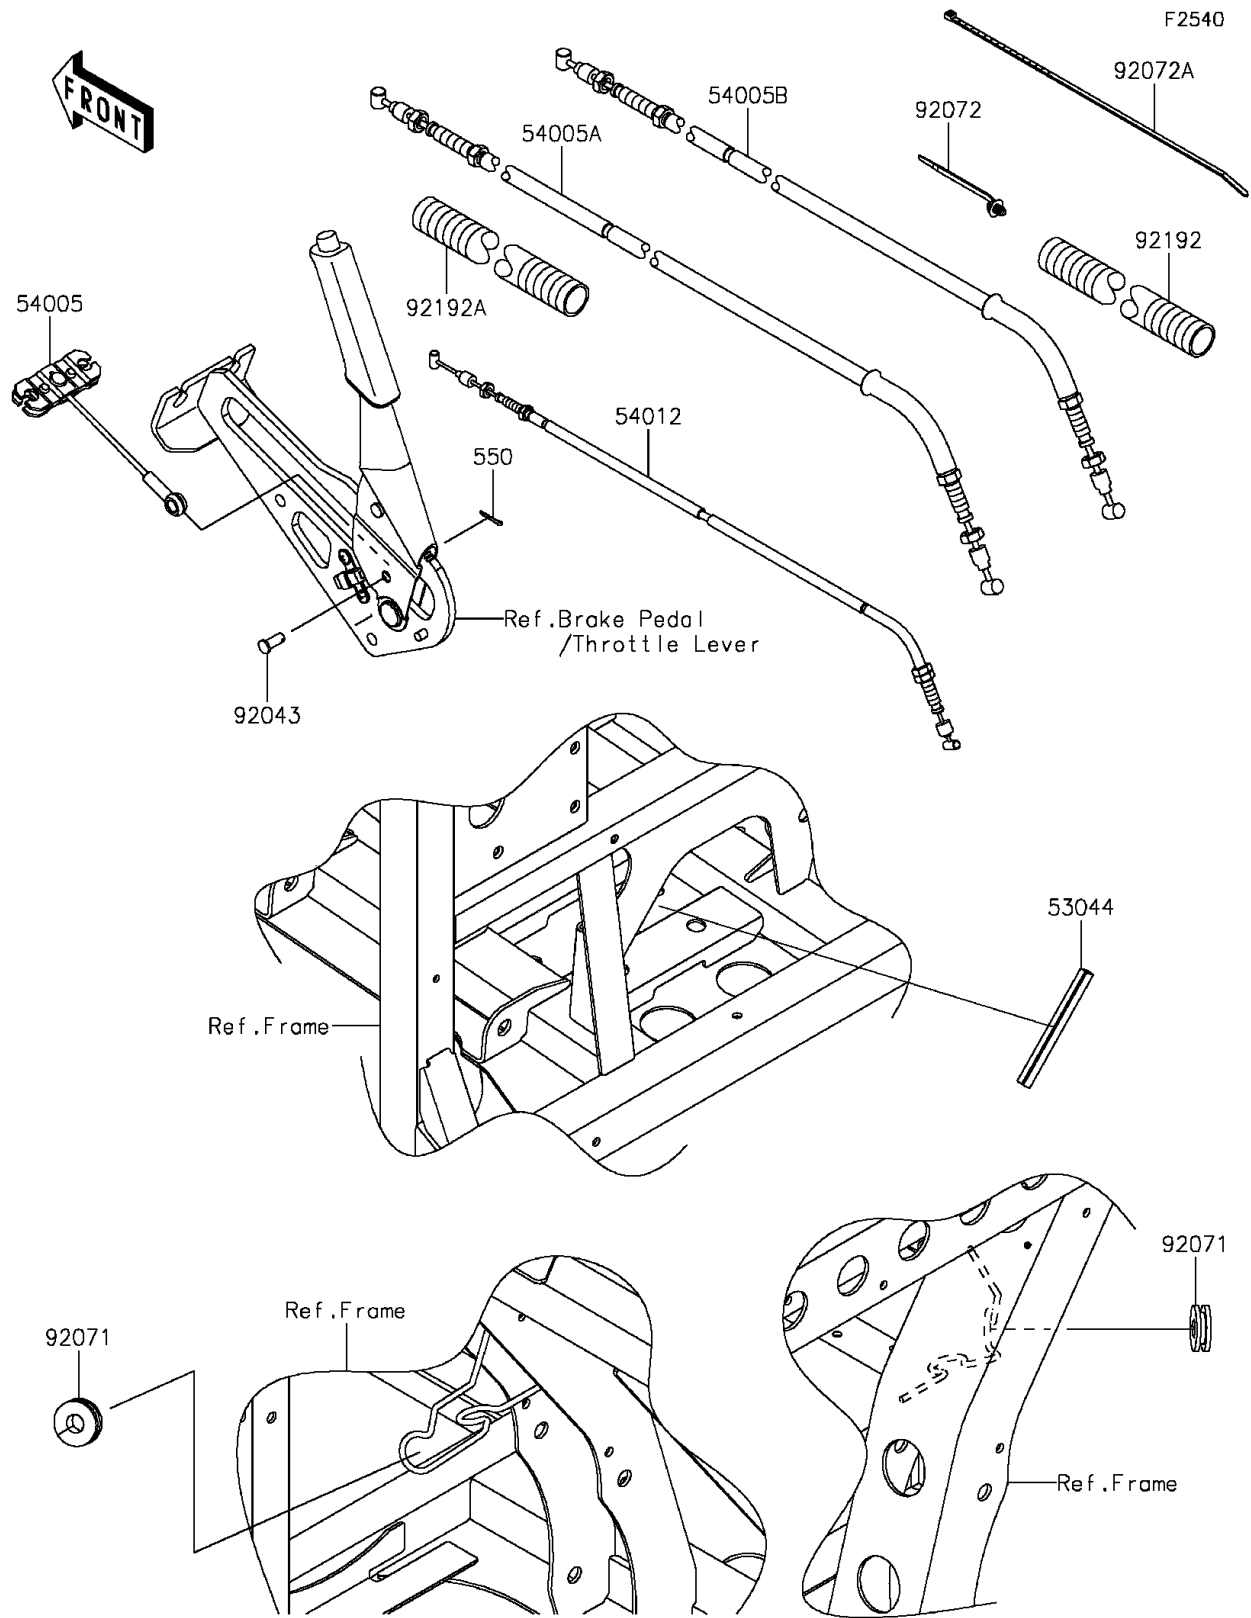

2016 MULE PRO-FX™ EPS CAMO PARTS DIAGRAM

Cables

2016 MULE PRO-FX™ EPS CAMO PARTS LIST

Cables

ITEM NAME	PART NUMBER	QUANTITY
TRIM,L=111 (Ref # 53044)	53044-7502	1
CABLE-BRAKE,PARKING,FR (Ref # 54005)	54005-0035	1
CABLE-BRAKE,PARKING,LH (Ref # 54005A)	54005-0036	1
CABLE-BRAKE,PARKING,RH (Ref # 54005B)	54005-0037	1
CABLE-THROTTLE (Ref # 54012)	54012-0610	1
PIN-COTTER,2.5X18 (Ref # 550)	550AA2518	1
PIN (Ref # 92043)	92043-1039	1
GROMMET (Ref # 92071)	92071-0029	2
BAND (Ref # 92072)	92072-1414	9
BAND,L=292.1 (Ref # 92072A)	92072-3509	6
TUBE,CONVOLUTED,25.1X30X260 (Ref # 92192)	92192-1363	1
TUBE,CONVOLUTED,25.1X30X210 (Ref # 92192A)	92192-1391	1