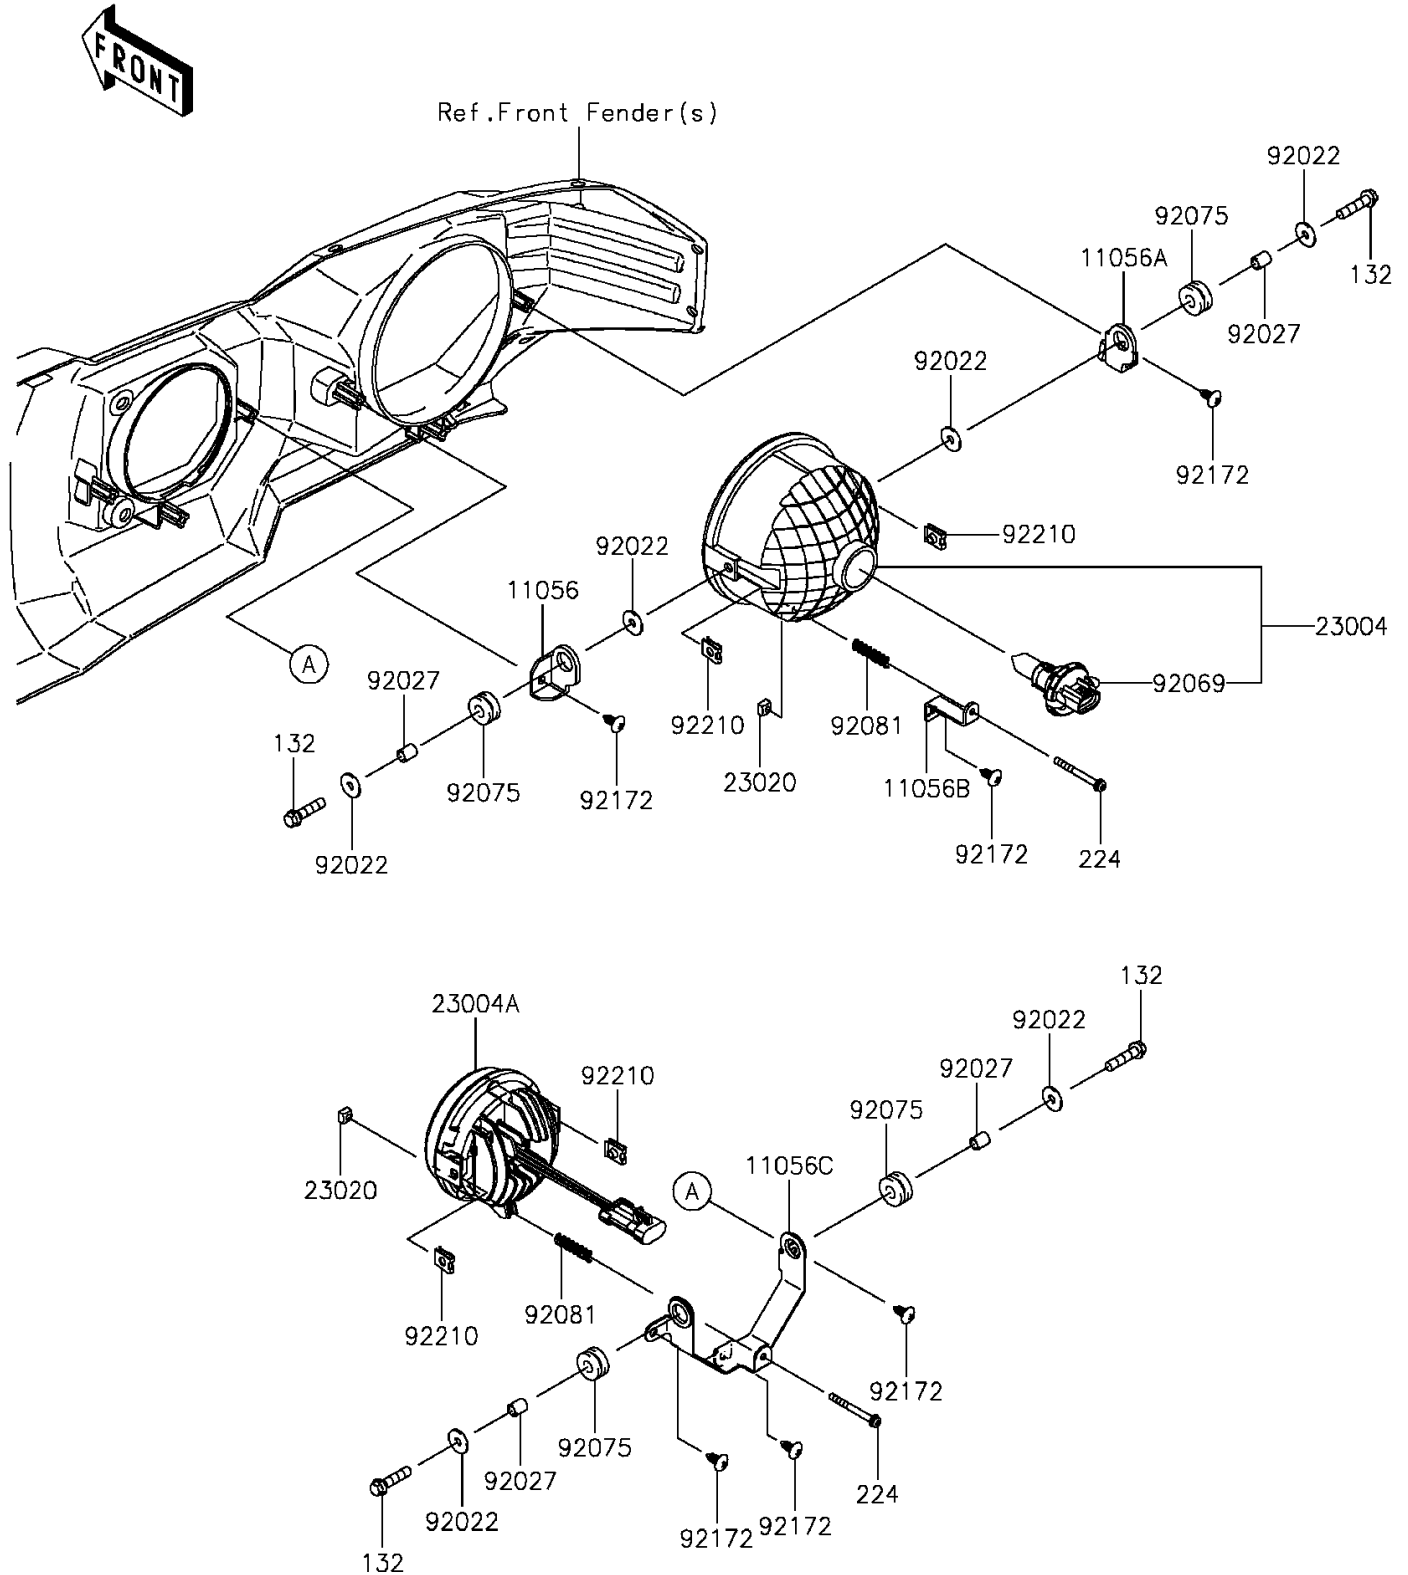

2016 MULE PRO-FX™ EPS CAMO PARTS DIAGRAM

Headlight(s)

F2710

2016 MULE PRO-FX™ EPS CAMO PARTS LIST

Headlight(s)

ITEM NAME	PART NUMBER	QUANTITY
BRACKET,LH (Ref # 11056)	11056-2931	2
BRACKET,RH (Ref # 11056A)	11056-2932	2
BRACKET (Ref # 11056B)	11056-2933	2
BRACKET,LAMP STAY (Ref # 11056C)	11056-3857	2
BOLT-FLANGED-SMALL,6X25 (Ref # 132)	132BA0625	8
SCREW-PAN-WP-CROS (Ref # 224)	224AA0440	4
LAMP-HEAD (Ref # 23004)	23004-0339	2
LAMP-HEAD,LED (Ref # 23004A)	23004-0341	2
NUT,4MM,FOCUS ADJUST (Ref # 23020)	23020-018	4
WASHER,6.5X20X1.6 (Ref # 92022)	92022-125	12
COLLAR,6.8X10X12 (Ref # 92027)	92027-162	8
BULB,H13-12-8V (Ref # 92069)	92069-0082	2
DAMPER,10X24X12 (Ref # 92075)	92075-1690	8
SPRING,FOCUS ADJUST (Ref # 92081)	92081-1896	4
SCREW,6X16 (Ref # 92172)	92172-0284	12
NUT (Ref # 92210)	92210-1125	8