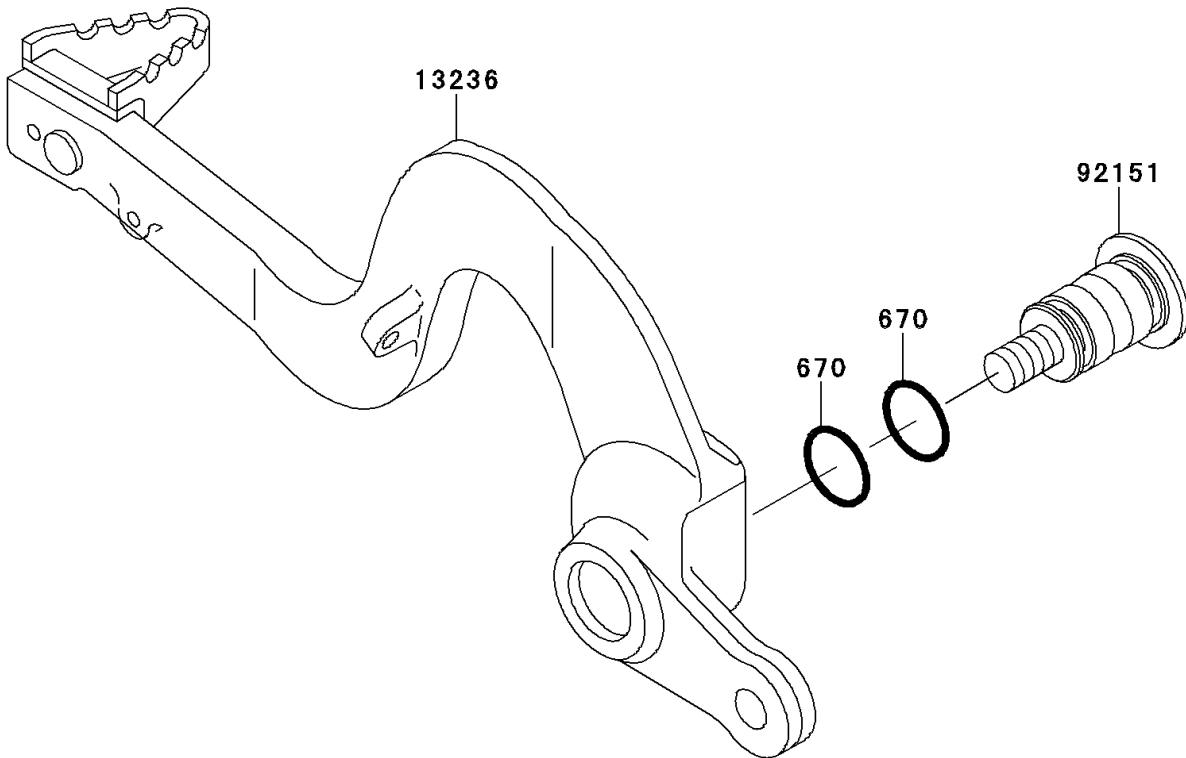

# 2000 KX125 PARTS DIAGRAM

Brake Pedal

F2260

## 2000 KX125 PARTS LIST

### Brake Pedal

ITEM NAME	PART NUMBER	QUANTITY
O RING,12MM (Ref # 670)	670B2012	2
LEVER-COMP,PEDAL (Ref # 13236)	13236-1339	1
SPRING,BRAKE PEDAL RETURN (Ref # 92144)	92144-1752	1
BOLT (Ref # 92151)	92151-1572	1
TUBE,13X16X25 (Ref # 92190)	92190-1488	1