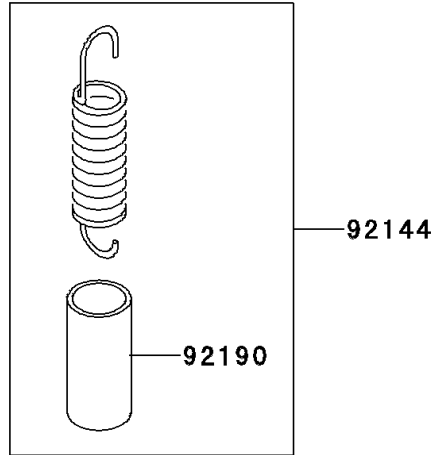

# 2000 KX125 PARTS DIAGRAM

Brake Pedal

F2260

## 2000 KX125 PARTS LIST

### Brake Pedal

ITEM NAME	PART NUMBER	QUANTITY
O RING,12MM (Ref # 670)	670B2012	2
LEVER-COMP,PEDAL (Ref # 13236)	13236-1339	1
SPRING,BRAKE PEDAL RETURN (Ref # 92144)	92144-1752	1
BOLT (Ref # 92151)	92151-1572	1
TUBE,13X16X25 (Ref # 92190)	92190-1488	1