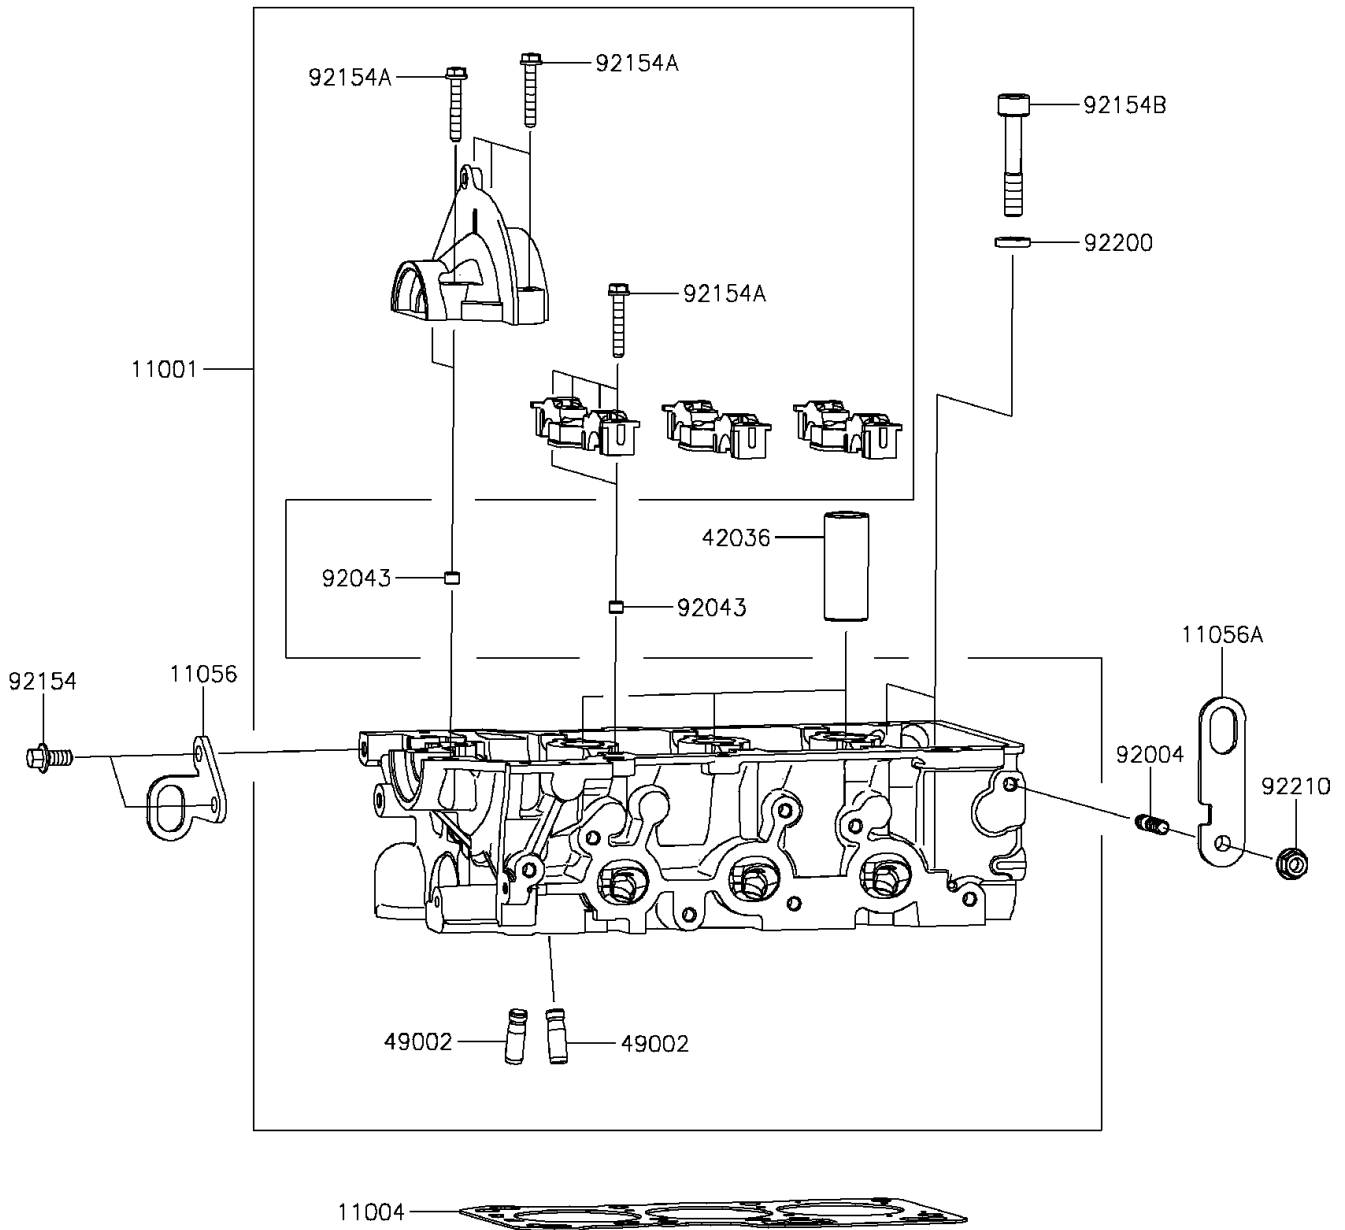

# 2016 MULE PRO-FXT™ RANCH EDITION PARTS DIAGRAM

Cylinder Head

E1111

## 2016 MULE PRO-FXT™ RANCH EDITION PARTS LIST

### Cylinder Head

ITEM NAME	PART NUMBER	QUANTITY
HEAD-CYLINDER (Ref # 11001)	11001-0839	1
GASKET-HEAD (Ref # 11004)	11004-0747	1
BRACKET (Ref # 11056)	11056-7081	1
BRACKET (Ref # 11056A)	11056-7082	1
SLEEVE,SPARK PLUG (Ref # 42036)	42036-0764	3
GUIDE-VALVE (Ref # 49002)	49002-0030	12
STUD (Ref # 92004)	92004-0734	1
PIN (Ref # 92043)	92043-0831	8
BOLT,FLANGED,8X16 (Ref # 92154)	92154-1588	2
BOLT,6X38 (Ref # 92154A)	92154-1589	17
BOLT,SOCKET (Ref # 92154B)	92154-1590	8
WASHER (Ref # 92200)	92200-1683	8
NUT (Ref # 92210)	92210-0944	1