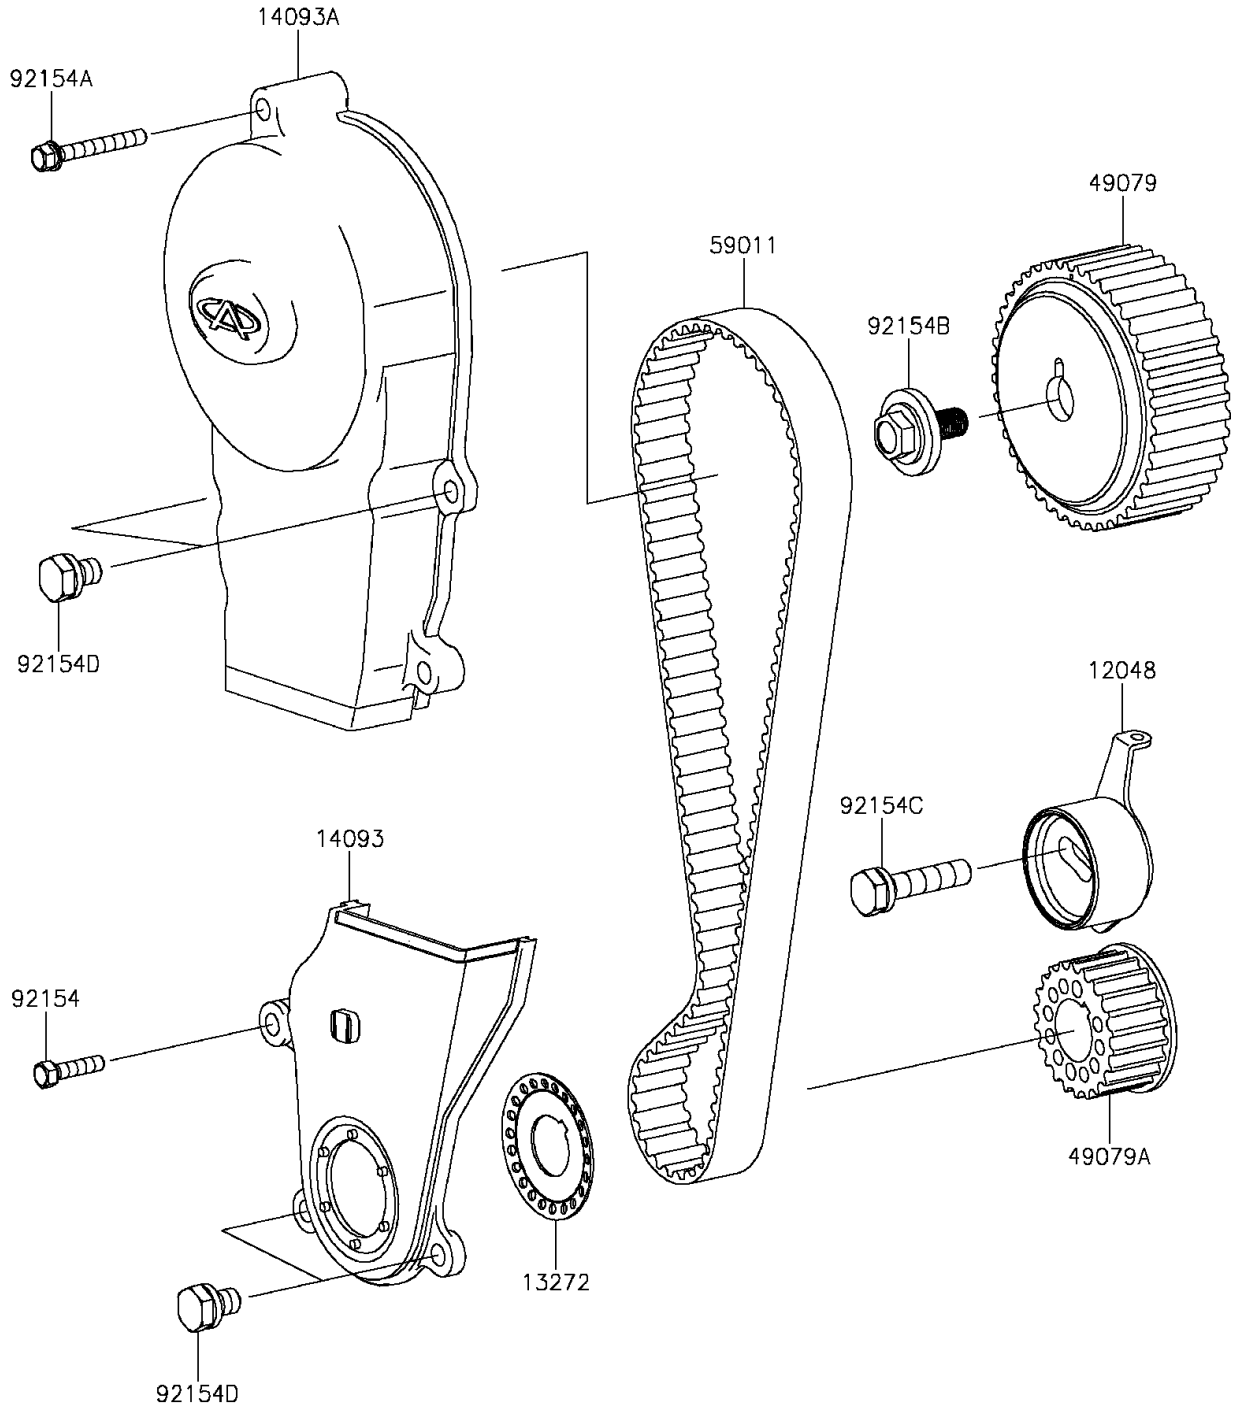

2016 MULE PRO-FXT™ RANCH EDITION PARTS DIAGRAM

Timing Belt

E1215

2016 MULE PRO-FXT™ RANCH EDITION PARTS LIST

Timing Belt

ITEM NAME	PART NUMBER	QUANTITY
TENSIONER-ASSY (Ref # 12048)	12048-0093	1
PLATE,TIMING BELT (Ref # 13272)	13272-1872	1
COVER,TIMING BELT,LWR (Ref # 14093)	14093-0200	1
COVER,TIMING BELT,UPP (Ref # 14093A)	14093-0201	1
PULLEY-BELT,CAMSHAFT (Ref # 49079)	49079-0023	1
PULLEY-BELT,CRANKSHAFT (Ref # 49079A)	49079-0024	1
BELT,TIMING (Ref # 59011)	59011-0042	1
BOLT,6X25 (Ref # 92154)	92154-1583	1
BOLT,6X50 (Ref # 92154A)	92154-1591	1
BOLT,FLANGED (Ref # 92154B)	92154-1614	1
BOLT,10X45 (Ref # 92154C)	92154-1615	1
BOLT,6X16 (Ref # 92154D)	92154-1617	4