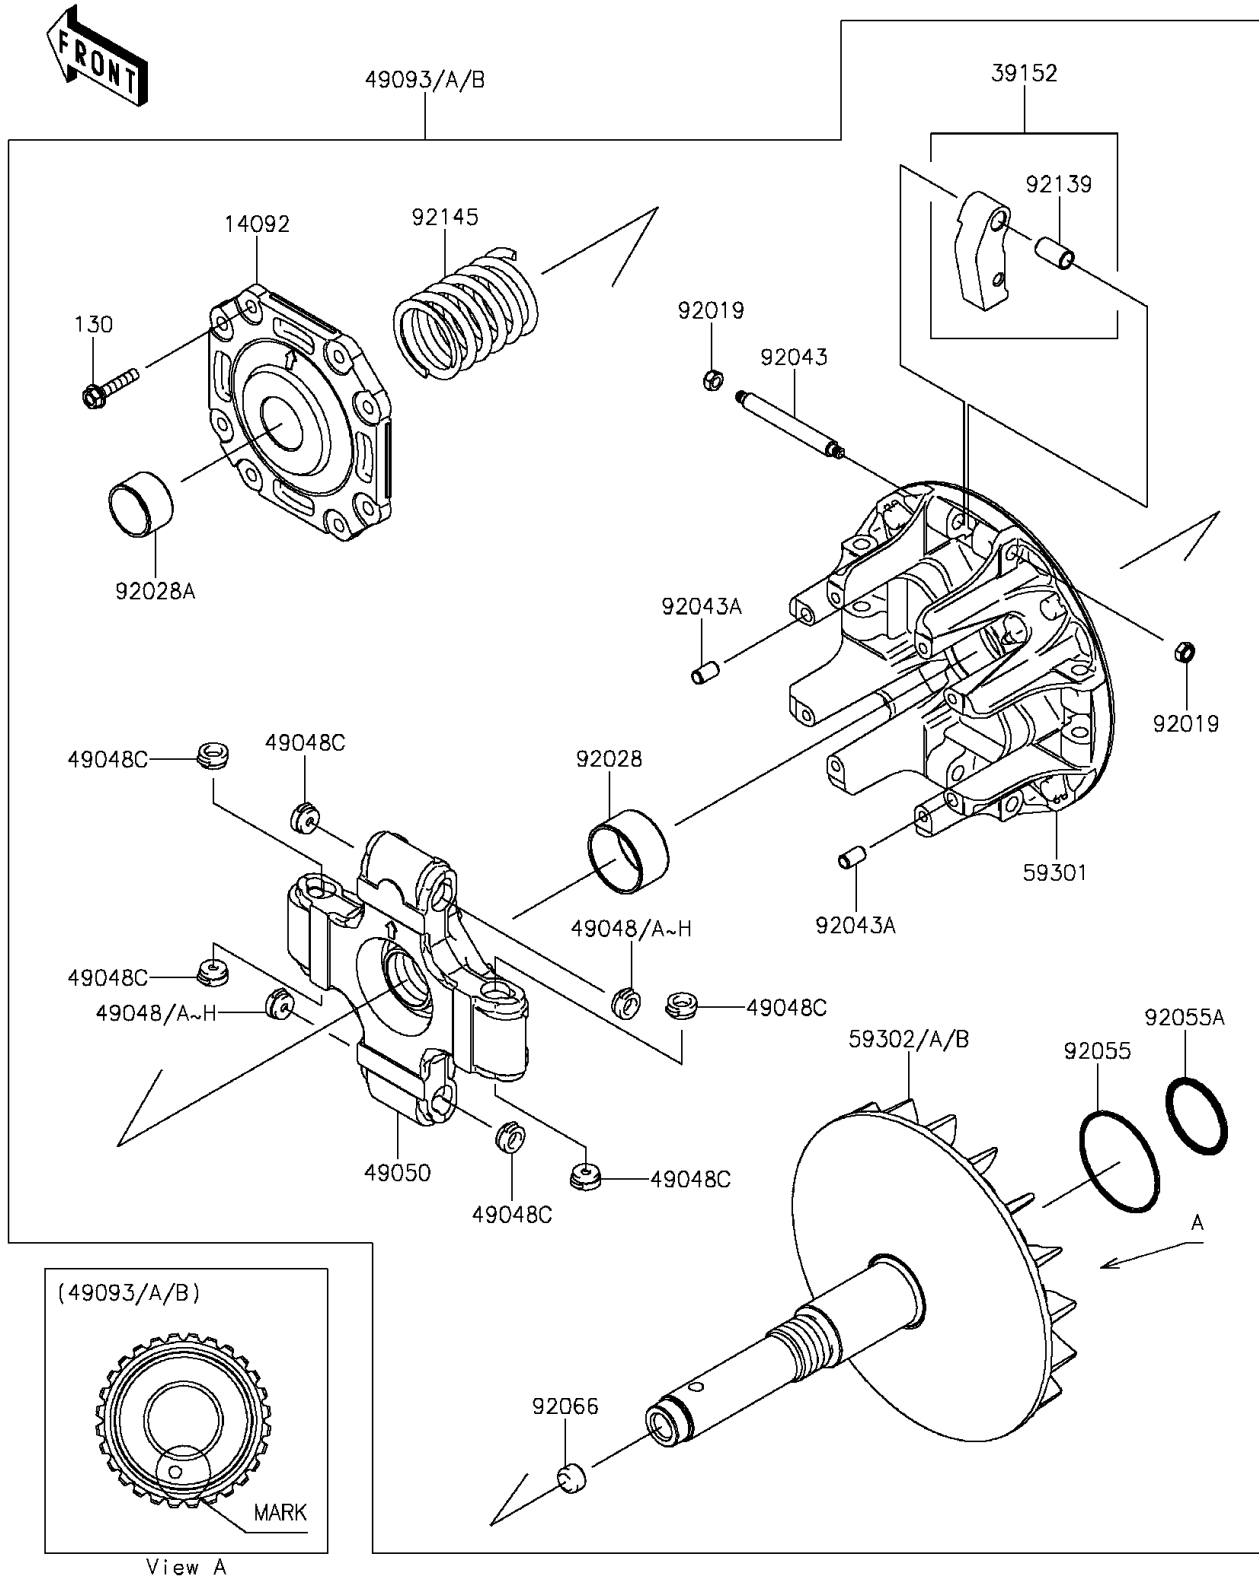

2016 MULE PRO-FXT™ RANCH EDITION PARTS DIAGRAM

Drive Converter

E1391

2016 MULE PRO-FXT™ RANCH EDITION PARTS LIST

Drive Converter

ITEM NAME	PART NUMBER	QUANTITY
BOLT-FLANGED,6X30 (Ref # 130)	130CA0630	8
COVER (Ref # 14092)	14092-1201	1
WEIGHT-RAMP (Ref # 39152)	39152-0039	4
SHOE,T=7.2 (Ref # 49048)	49048-1087	AR
SHOE,T=7.3 (Ref # 49048A)	49048-1088	AR
SHOE,T=7.4 (Ref # 49048B)	49048-1089	AR
SHOE,T=7.5 (Ref # 49048C)	49048-1090	8
SHOE,T=7.6 (Ref # 49048D)	49048-1091	AR
SHOE,T=7.7 (Ref # 49048E)	49048-1092	AR
SHOE,T=7.8 (Ref # 49048F)	49048-1093	AR
SHOE,T=7.9 (Ref # 49048G)	49048-1094	AR
SHOE,T=8.0 (Ref # 49048H)	49048-1095	AR
SPIDER (Ref # 49050)	49050-1083	1
CONVERTER-DRIVE,B MARK,WHITE (Ref # 49093)	49093-0071	1
CONVERTER-DRIVE,A MARK,BLUE (Ref # 49093A)	49093-0072	1
CONVERTER-DRIVE,C MARK,YELLOW (Ref # 49093B)	49093-0073	1
SHEAVE-MOVABLE (Ref # 59301)	59301-0025	1
SHEAVE-COMP,B MARK,WHITE (Ref # 59302)	59302-0092	1
SHEAVE-COMP,A MARK,BLUE (Ref # 59302A)	59302-0093	1
SHEAVE-COMP,C MARK,YELLOW (Ref # 59302B)	59302-0094	1
NUT,LOCK,6MM (Ref # 92019)	92019-008	8
BUSHING (Ref # 92028)	92028-1975	1
BUSHING (Ref # 92028A)	92028-1980	1
PIN (Ref # 92043)	92043-0809	4
PIN,6.2X8X14 (Ref # 92043A)	92043-1263	2
RING-O,59.5X2.4 (Ref # 92055)	92055-0753	1
RING-O,3.5X39.7 (Ref # 92055A)	92055-0789	1
PLUG (Ref # 92066)	92066-0784	1
BUSHING,9X11X19.75 (Ref # 92139)	92139-1103	4

2016 MULE PRO-FXT™ RANCH EDITION PARTS LIST

Drive Converter

ITEM NAME	PART NUMBER	QUANTITY
SPRING (Ref # 92145)	92145-1576	1