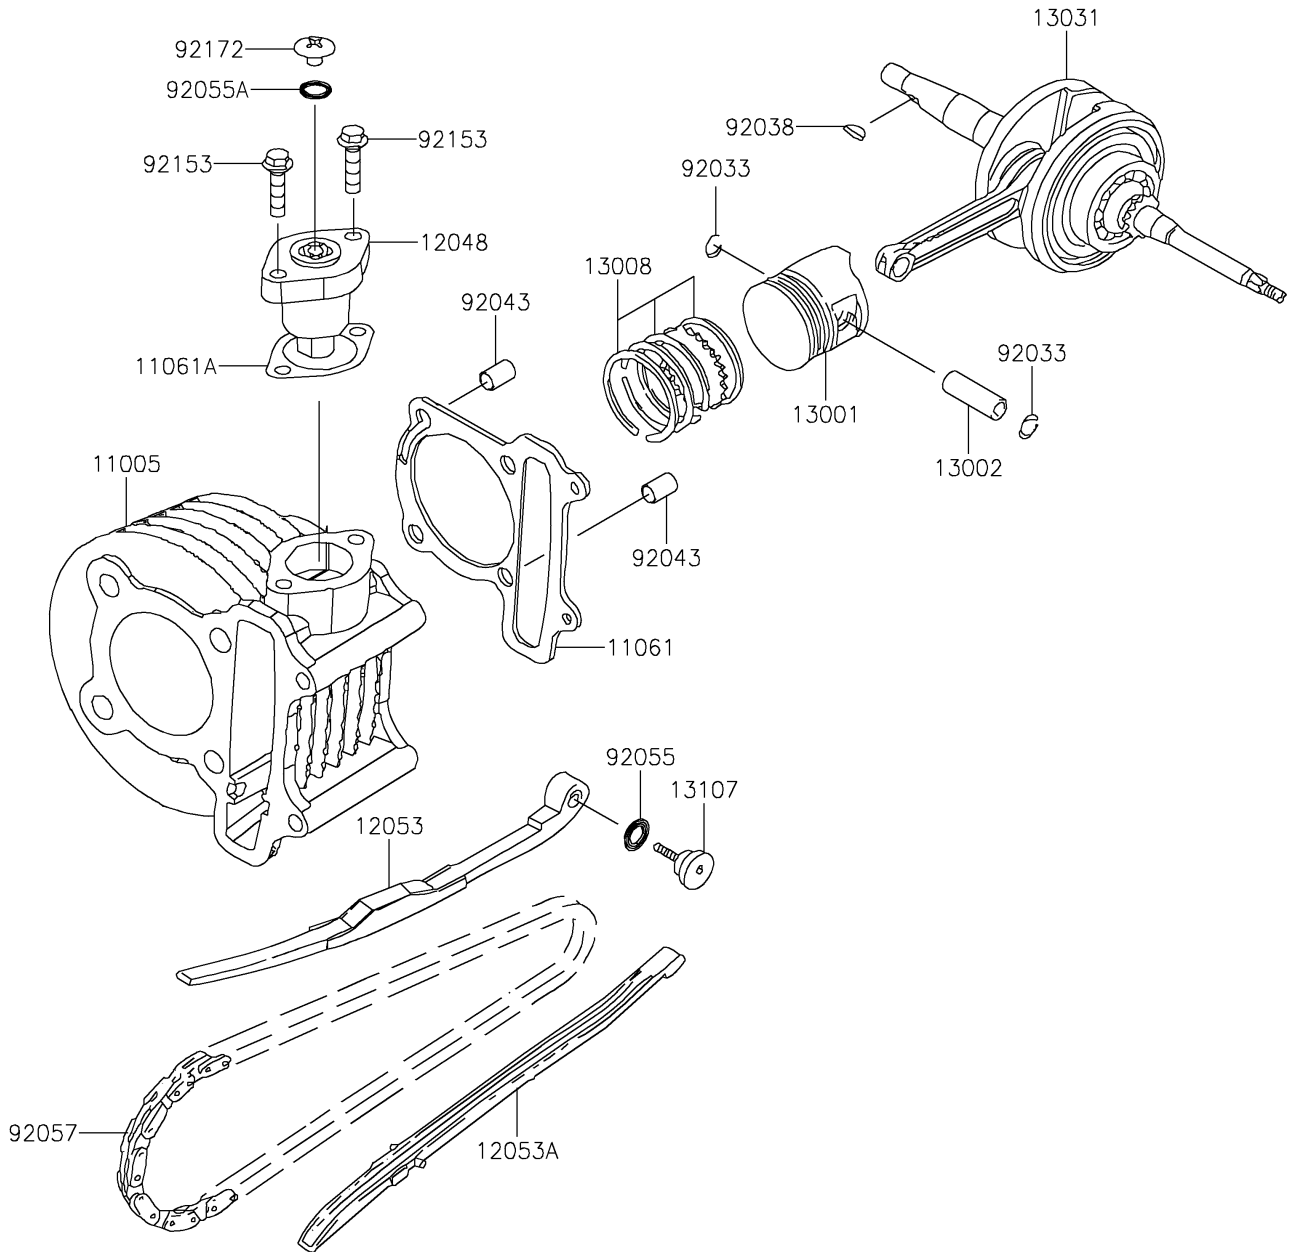

2020 KFX® 90 PARTS DIAGRAM

Crankshaft/Piston(s)

E1320

2020 KFX® 90 PARTS LIST

Crankshaft/Piston(s)

ITEM NAME	PART NUMBER	QUANTITY
CYLINDER-ENGINE (Ref # 11005)	11005-Y002	1
GASKET,CYLINDER BASE (Ref # 11061)	11061-Y009	1
GASKET (Ref # 11061A)	11061-Y012	1
TENSIONER-ASSY (Ref # 12048)	12048-Y005	1
GUIDE-CHAIN,TENSIONER (Ref # 12053)	12053-Y002	1
GUIDE-CHAIN (Ref # 12053A)	12053-Y004	1
PISTON-ENGINE (Ref # 13001)	13001-Y001	1
PIN-PISTON (Ref # 13002)	13002-Y001	1
RING-SET-PISTON (Ref # 13008)	13008-Y001	1
CRANKSHAFT-COMP (Ref # 13031)	13031-Y001	1
SHAFT,CHAIN GUIDE (Ref # 13107)	13107-Y001	1
RING-SNAP (Ref # 92033)	92033-Y001	2
KEY,WOODRUFF (Ref # 92038)	92038-Y001	1
PIN,10X16 (Ref # 92043)	92043-Y013	2
RING-O,15.2X1.5 (Ref # 92055)	92055-Y003	1
RING-O,1.5X9.5 (Ref # 92055A)	92055-Y010	1
CHAIN,CAMSHAFT (Ref # 92057)	92057-Y002	1
BOLT,FLANGE,6X22 (Ref # 92153)	92153-Y003	2
SCREW,6X6 (Ref # 92172)	92172-Y002	1