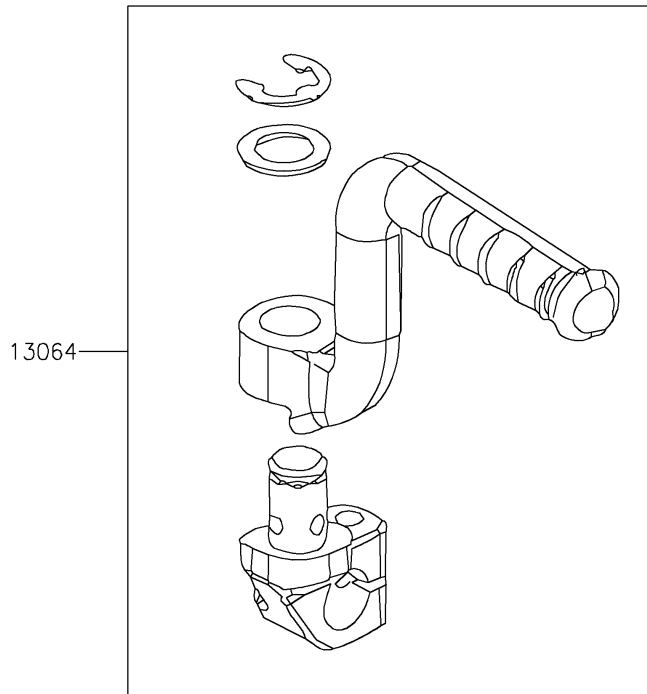

2019 KFX® 90 PARTS DIAGRAM

Kickstarter Mechanism

E1340

2019 KFX®90 PARTS LIST

Kickstarter Mechanism

ITEM NAME	PART NUMBER	QUANTITY
LEVER-ASSY-KICK,PEDAL (Ref # 13064)	13064-Y002	1
BOLT,FLANGE,6X22 (Ref # 92153)	92153-Y026	1