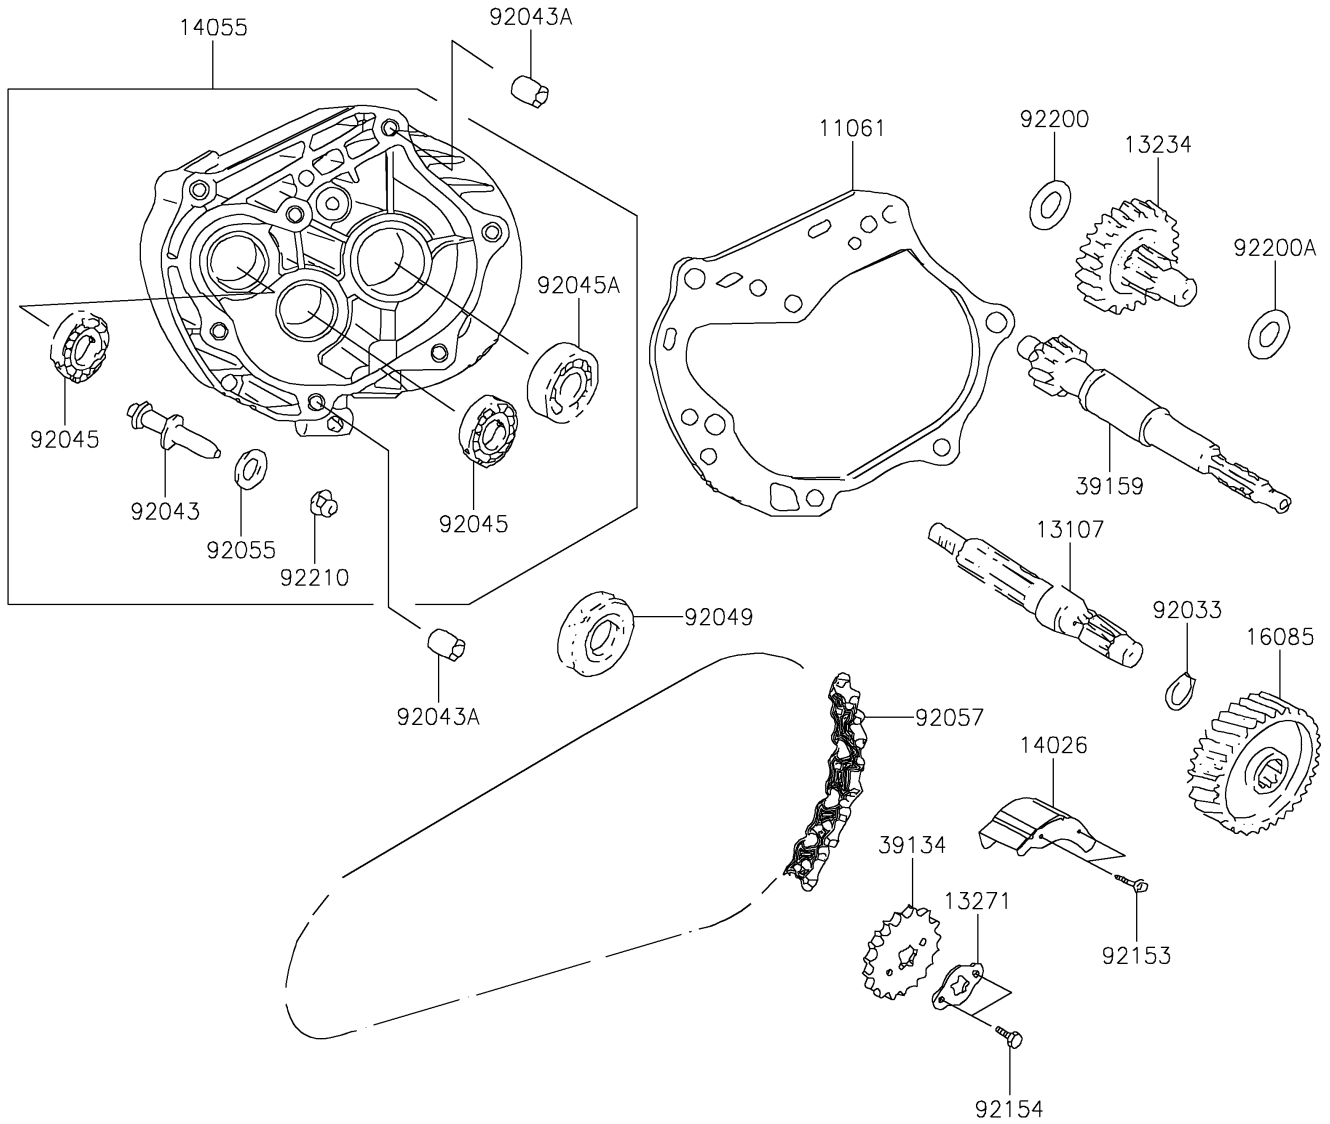

# 2020 KFX® 90 PARTS DIAGRAM

## Gear Change Drum/Shift Fork(s)

E1362

## 2020 KFX® 90 PARTS LIST

### Gear Change Drum/Shift Fork(s)

ITEM NAME	PART NUMBER	QUANTITY
GASKET,GEAR CASE (Ref # 11061)	11061-Y016	1
SHAFT,FINAL (Ref # 13107)	13107-Y004	1
SHAFT-COMP (Ref # 13234)	13234-Y001	1
PLATE (Ref # 13271)	13271-Y007	1
COVER-CHAIN (Ref # 14026)	14026-Y001	1
CASE-GEAR (Ref # 14055)	14055-Y001	1
GEAR,FINAL (Ref # 16085)	16085-Y004	1
SPROCKET-DRIVE (Ref # 39134)	39134-Y001	1
SHAFT-DRIVE (Ref # 39159)	39159-Y001	1
RING-SNAP (Ref # 92033)	92033-Y011	1
PIN,BRAKE (Ref # 92043)	92043-Y001	1
PIN,DOWEL,10X20 (Ref # 92043A)	92043-Y014	2
BEARING-BALL,6201 (Ref # 92045)	92045-Y002	2
BEARING-BALL,6004 UU (Ref # 92045A)	92045-Y005	1
SEAL-OIL,27X42X7 (Ref # 92049)	92049-Y008	1
RING-O,7.5X1.5 (Ref # 92055)	92055-Y002	1
CHAIN,DRIVE (Ref # 92057)	92057-Y004	1
BOLT,FLANGE,6X10 (Ref # 92153)	92153-Y045	2
BOLT,HEX,6X10 (Ref # 92154)	92154-Y145	2
WASHER,12MM (Ref # 92200)	92200-Y004	1
WASHER,15MM (Ref # 92200A)	92200-Y007	1
NUT,8MM (Ref # 92210)	92210-Y014	1