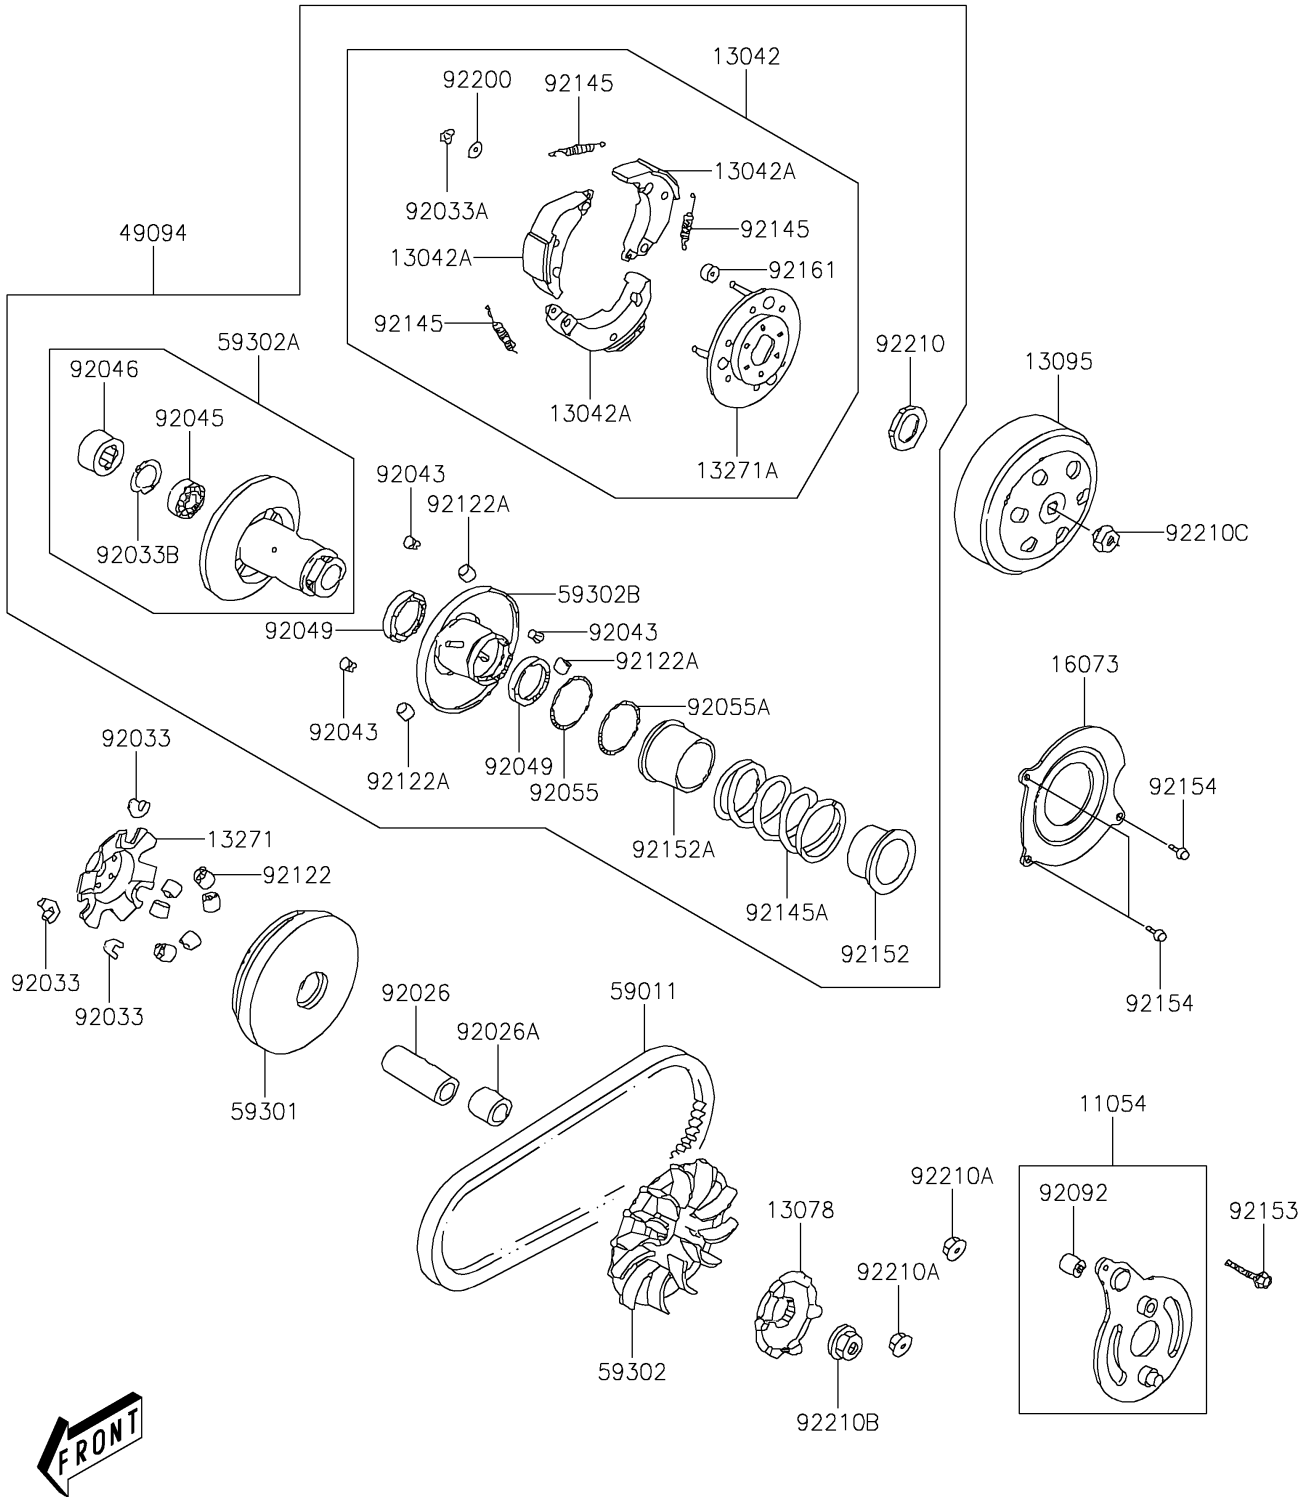

2017 KFX®90 PARTS DIAGRAM

Belt Converter

E1390

2017 KFX®90 PARTS LIST

Belt Converter

ITEM NAME	PART NUMBER	QUANTITY
BRACKET,ENG HANGER (Ref # 11054)	11054-Y006	1
WEIGHT,ASSY (Ref # 13042)	13042-Y002	1
WEIGHT,CLUTCH (Ref # 13042A)	13042-Y005	3
RATCHET,KICK STARTER (Ref # 13078)	13078-Y002	1
HOUSING-COMP-CLUTCH (Ref # 13095)	13095-Y002	1
PLATE,MOVABLE DRIVE (Ref # 13271)	13271-Y003	1
PLATE,DRIVE COMP (Ref # 13271A)	13271-Y006	1
INSULATOR,DUST (Ref # 16073)	16073-Y001	1
CONVERTER-ASSY-DRIVEN (Ref # 49094)	49094-Y001	1
BELT,DRIVE (Ref # 59011)	59011-Y002	1
SHEAVE-MOVABLE (Ref # 59301)	59301-Y002	1
SHEAVE-COMP,FIEXED DRIVE (Ref # 59302)	59302-Y001	1
SHEAVE-COMP,FIXED (Ref # 59302A)	59302-Y004	1
SHEAVE-COMP,MOVABLE (Ref # 59302B)	59302-Y006	1
SPACER (Ref # 92026)	92026-Y002	1
SPACER (Ref # 92026A)	92026-Y004	1
RING-SNAP (Ref # 92033)	92033-Y006	3
RING-SNAP,6MM (Ref # 92033A)	92033-Y009	3
RING-SNAP (Ref # 92033B)	92033-Y013	1
PIN,GUIDE (Ref # 92043)	92043-Y004	3
BEARING-BALL,6901U (Ref # 92045)	92045-Y001	1
BEARING-NEEDLE,17X25X18 (Ref # 92046)	92046-Y001	1
SEAL-OIL,34X39X3 (Ref # 92049)	92049-Y007	2
RING-O,39.8X2.2 (Ref # 92055)	92055-Y006	1
RING-O (Ref # 92055A)	92055-Y013	1
BUSHING-RUBBER (Ref # 92092)	92092-Y002	1
ROLLER (Ref # 92122)	92122-Y001	6
ROLLER (Ref # 92122A)	92122-Y003	3
SPRING,CLUTCH (Ref # 92145)	92145-Y007	3

2017 KFX®90 PARTS LIST

Belt Converter

ITEM NAME	PART NUMBER	QUANTITY
SPRING (Ref # 92145A)	92145-Y009	1
COLLAR,SEAL (Ref # 92152)	92152-Y003	1
COLLAR,SPRING (Ref # 92152A)	92152-Y005	1
BOLT,FLANGE,8X50 (Ref # 92153)	92153-Y037	1
BOLT,FLANGE,6X12 (Ref # 92154)	92154-Y035	3
DAMPER (Ref # 92161)	92161-Y002	3
WASHER,6MM (Ref # 92200)	92200-Y005	3
NUT,28MM (Ref # 92210)	92210-Y002	1
NUT,8MM (Ref # 92210A)	92210-Y013	2
NUT,12MM (Ref # 92210B)	92210-Y030	1
NUT,FLANGE,10MM (Ref # 92210C)	92210-Y058	1