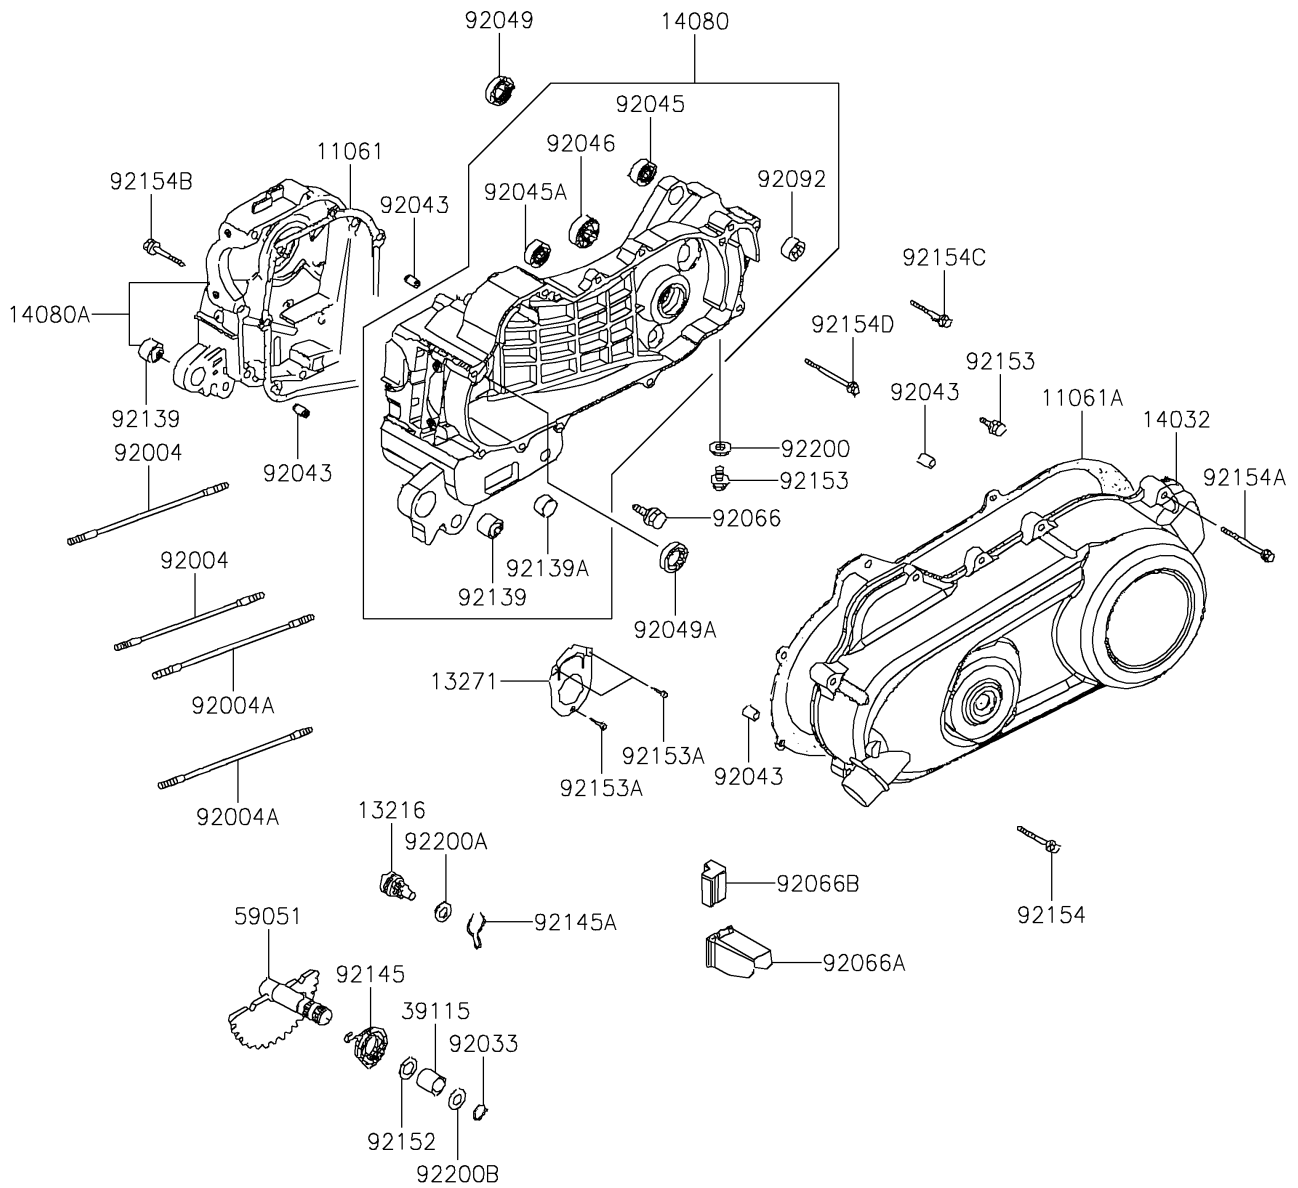

2017 KFX®90 PARTS DIAGRAM

Crankcase

E1411

2017 KFX® 90 PARTS LIST

Crankcase

ITEM NAME	PART NUMBER	QUANTITY
GASKET,CRANK CASE (Ref # 11061)	11061-Y003	1
GASKET,CLUTCH COVER (Ref # 11061A)	11061-Y007	1
GEAR-COMP,KICK DRIVEN (Ref # 13216)	13216-Y002	1
PLATE (Ref # 13271)	13271-Y002	1
COVER-CLUTCH,BLACK (Ref # 14032)	14032-Y002-931	1
CRANKCASE,LH (Ref # 14080)	14080-Y003	1
CRANKCASE,RH (Ref # 14080A)	14080-Y007	1
SHAFT-IDLER,KICK (Ref # 39115)	39115-Y001	1
GEAR-SPUR,KICK STARTER (Ref # 59051)	59051-Y001	1
STUD,8X182.5 (Ref # 92004)	92004-Y002	2
STUD,8X190.5 (Ref # 92004A)	92004-Y004	2
RING-SNAP (Ref # 92033)	92033-Y012	1
PIN,8X14 (Ref # 92043)	92043-Y012	4
BEARING-BALL,6203 (Ref # 92045)	92045-Y006	1
BEARING-BALL,6204 (Ref # 92045A)	92045-Y007	1
BEARING-NEEDLE (Ref # 92046)	92046-Y003	1
SEAL-OIL,20X32X6 (Ref # 92049)	92049-Y004	1
SEAL-OIL,19.8X30X5 (Ref # 92049A)	92049-Y041	1
PLUG,DRAIN (Ref # 92066)	92066-Y003	1
PLUG (Ref # 92066A)	92066-Y005	1
PLUG (Ref # 92066B)	92066-Y007	1
BUSHING-RUBBER (Ref # 92092)	92092-Y002	1
BUSHING (Ref # 92139)	92139-Y001	2
BUSHING (Ref # 92139A)	92139-Y002	1
SPRING (Ref # 92145)	92145-Y001	1
SPRING,KICK DRIVEN GEAR (Ref # 92145A)	92145-Y011	1
COLLAR (Ref # 92152)	92152-Y006	1
BOLT,FLANGE,8X12 (Ref # 92153)	92153-Y031	2
BOLT,5X10 (Ref # 92153A)	92153-Y058	3

2017 KFX®90 PARTS LIST

Crankcase

ITEM NAME	PART NUMBER	QUANTITY
BOLT,FLANGE,6X28 (Ref # 92154)	92154-Y068	1
BOLT,FLANGE,6X35 (Ref # 92154A)	92154-Y069	7
BOLT,FLANGE,6X45 (Ref # 92154B)	92154-Y135	1
BOLT,FLANGE,8X45 (Ref # 92154C)	92154-Y136	6
BOLT,FLANGE,8X60 (Ref # 92154D)	92154-Y141	1
WASHER,8MM (Ref # 92200)	92200-Y001	1
WASHER,10MM (Ref # 92200A)	92200-Y002	1
WASHER (Ref # 92200B)	92200-Y008	1