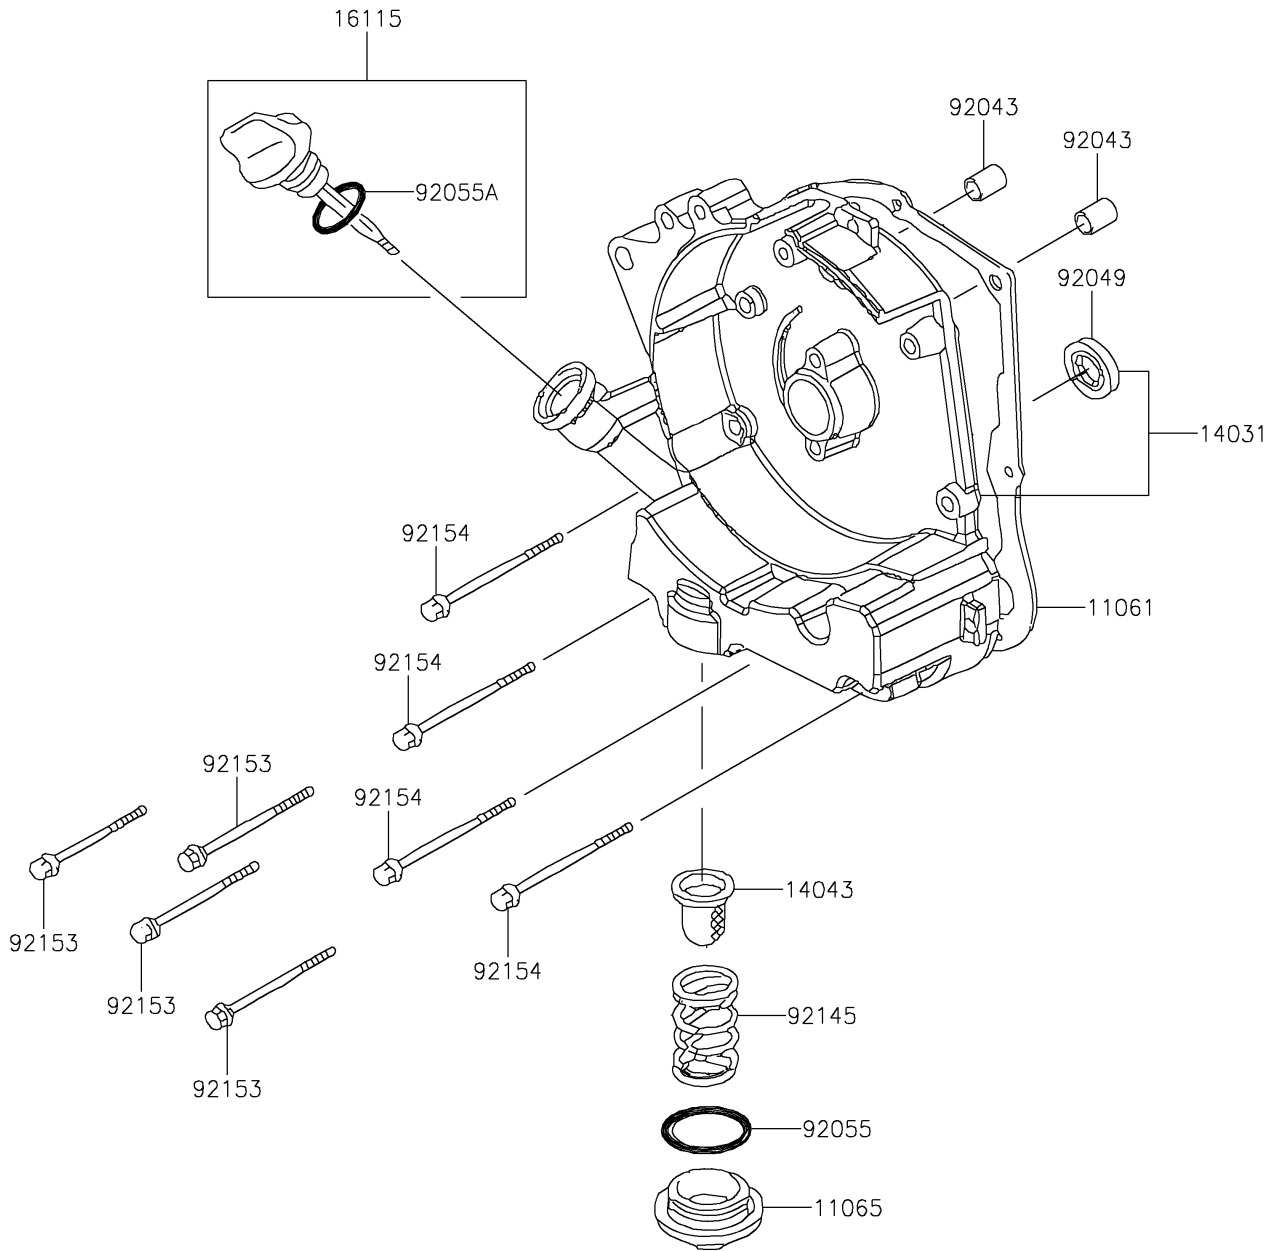

2017 KFX®90 PARTS DIAGRAM

Engine Cover(s)

E1431

2017 KFX® 90 PARTS LIST

Engine Cover(s)

ITEM NAME	PART NUMBER	QUANTITY
GASKET,GENERATOR (Ref # 11061)	11061-Y005	1
CAP (Ref # 11065)	11065-Y006	1
COVER-GENERATOR (Ref # 14031)	14031-Y001	1
FILTER,OIL (Ref # 14043)	14043-Y001	1
CAP-OIL FILLER (Ref # 16115)	16115-Y001	1
PIN,8X14 (Ref # 92043)	92043-Y012	2
SEAL-OIL,19.8X30X5 (Ref # 92049)	92049-Y041	1
RING-O,30.8MM (Ref # 92055)	92055-Y005	1
RING-O,18X3 (Ref # 92055A)	92055-Y011	1
SPRING (Ref # 92145)	92145-Y005	1
BOLT,FLANGE,6X85 (Ref # 92153)	92153-Y055	4
BOLT,FLANGE,6X100 (Ref # 92154)	92154-Y144	4