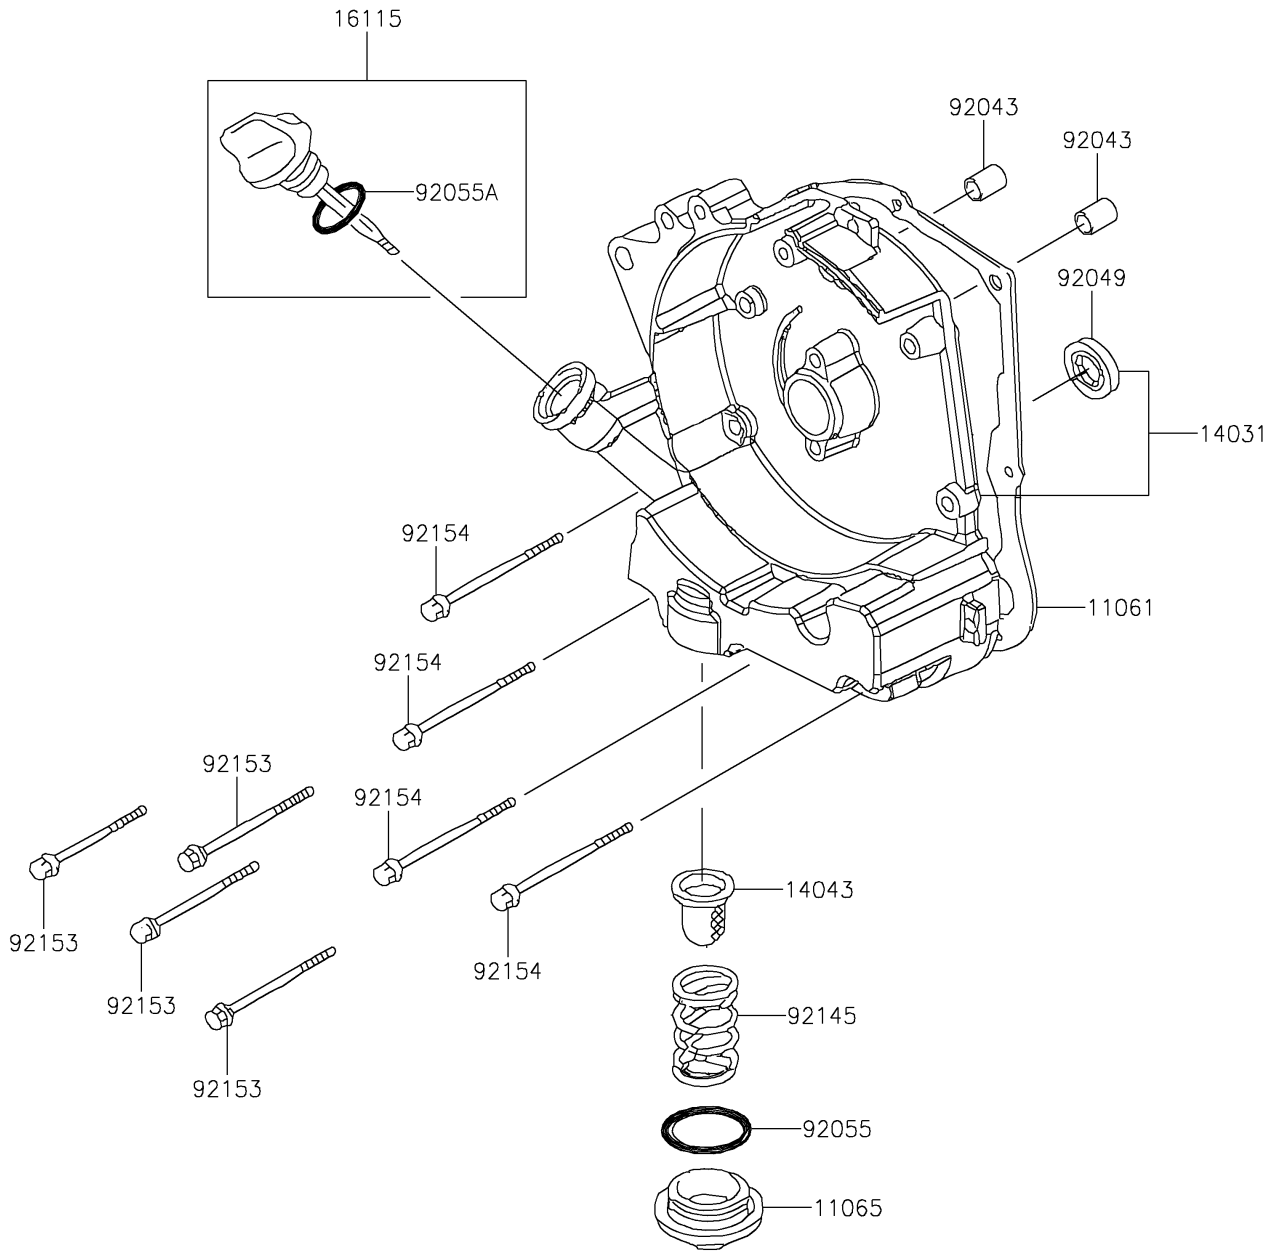

# 2017 KFX®90 PARTS DIAGRAM

Engine Cover(s)

E1431

## 2017 KFX® 90 PARTS LIST

### Engine Cover(s)

ITEM NAME	PART NUMBER	QUANTITY
GASKET,GENERATOR (Ref # 11061)	11061-Y005	1
CAP (Ref # 11065)	11065-Y006	1
COVER-GENERATOR (Ref # 14031)	14031-Y001	1
FILTER,OIL (Ref # 14043)	14043-Y001	1
CAP-OIL FILLER (Ref # 16115)	16115-Y001	1
PIN,8X14 (Ref # 92043)	92043-Y012	2
SEAL-OIL,19.8X30X5 (Ref # 92049)	92049-Y041	1
RING-O,30.8MM (Ref # 92055)	92055-Y005	1
RING-O,18X3 (Ref # 92055A)	92055-Y011	1
SPRING (Ref # 92145)	92145-Y005	1
BOLT,FLANGE,6X85 (Ref # 92153)	92153-Y055	4
BOLT,FLANGE,6X100 (Ref # 92154)	92154-Y144	4