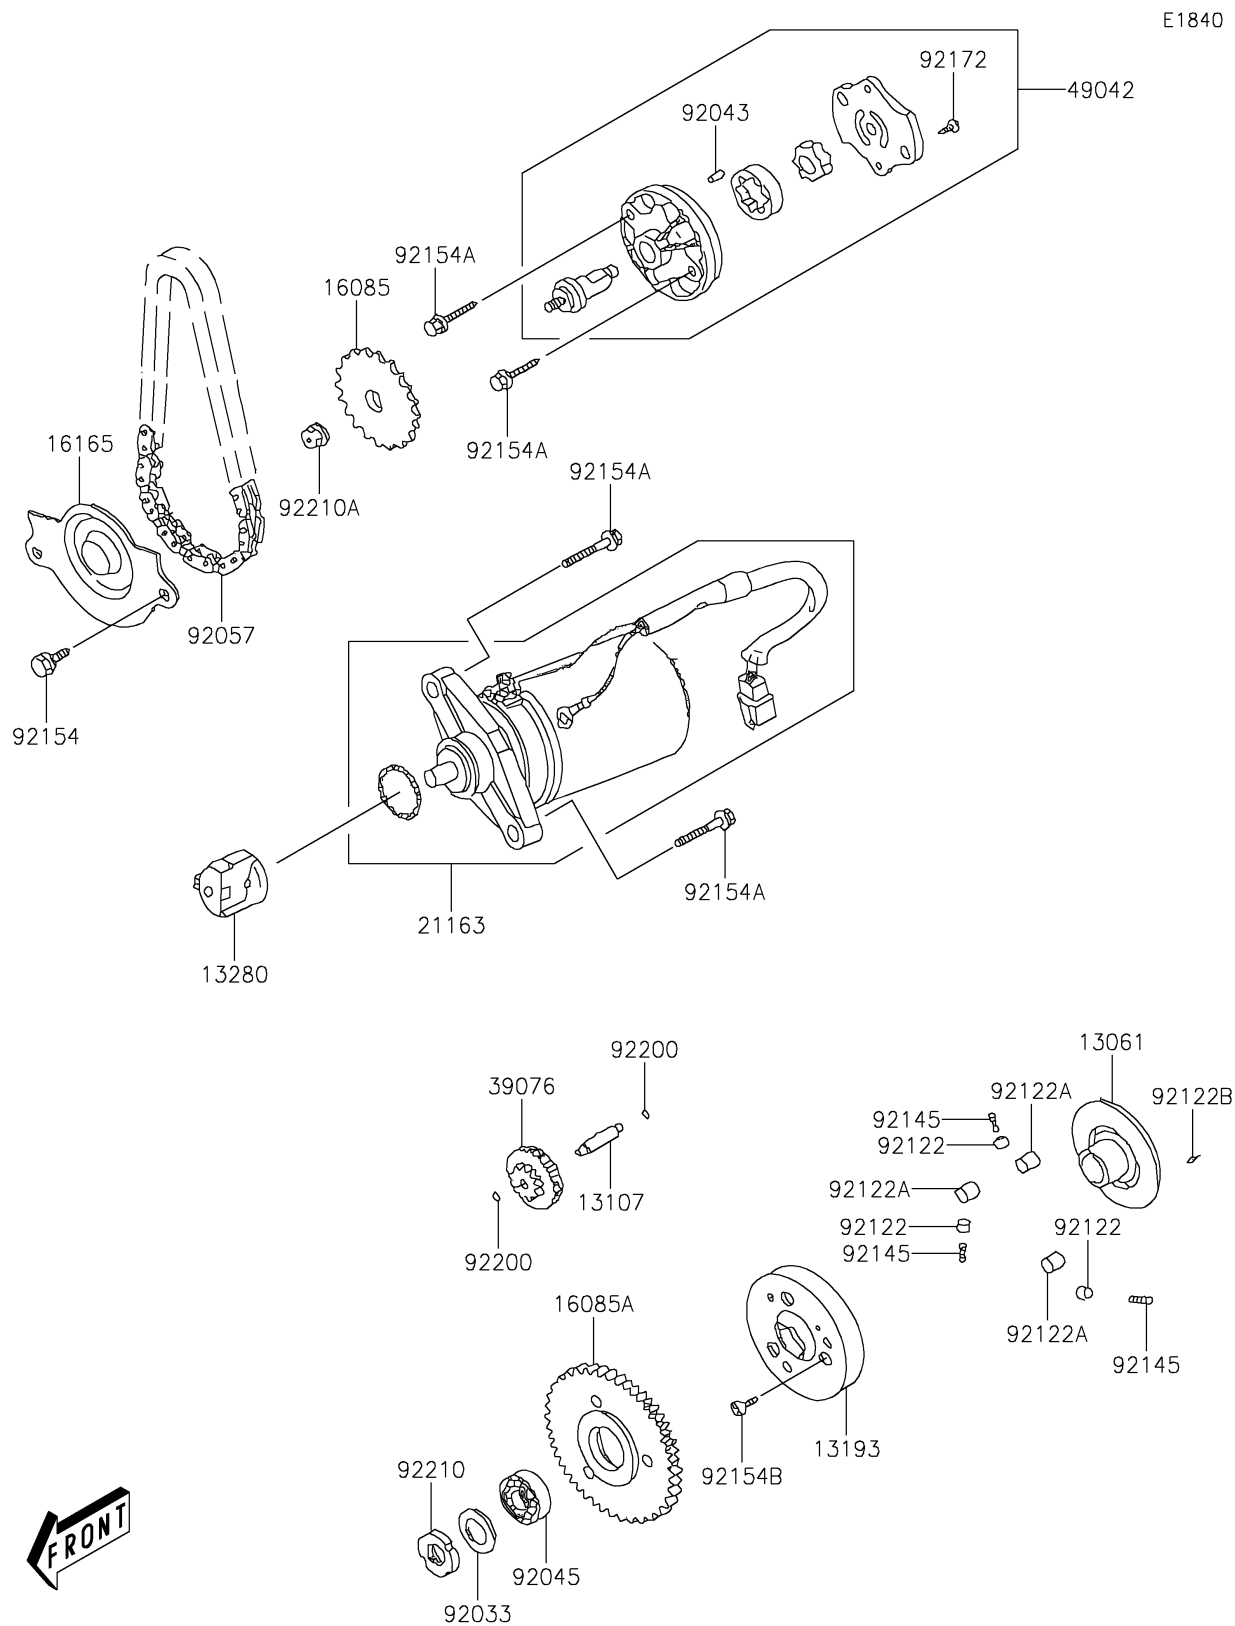

2017 KFX[®]90 PARTS DIAGRAM

Starter Motor

2017 KFX®90 PARTS LIST

Starter Motor

ITEM NAME	PART NUMBER	QUANTITY
BOSS,STARTER CLUTCH (Ref # 13061)	13061-Y001	1
SHAFT,STARTER REDUCTION (Ref # 13107)	13107-Y005	1
CLUTCH-ASSY-ONEWAY (Ref # 13193)	13193-Y001	1
HOLDER,STARTER REDUCTION (Ref # 13280)	13280-Y003	1
GEAR,OIL PUMP (Ref # 16085)	16085-Y001	1
GEAR,STARTER (Ref # 16085A)	16085-Y008	1
SEPARATOR,OIL (Ref # 16165)	16165-Y001	1
STARTER-ELECTRIC (Ref # 21163)	21163-Y002	1
LIMITER,STARTER REDUCTION (Ref # 39076)	39076-Y001	1
PUMP-OIL (Ref # 49042)	49042-Y001	1
RING-SNAP (Ref # 92033)	92033-Y008	1
PIN,DOWEL,4X65 (Ref # 92043)	92043-Y015	1
BEARING-BALL,6005-2NKG (Ref # 92045)	92045-Y004	1
CHAIN,OIL PUMP (Ref # 92057)	92057-Y003	1
ROLLER (Ref # 92122)	92122-Y004	3
ROLLER,10.2X11.5 (Ref # 92122A)	92122-Y005	3
ROLLER,6X10 (Ref # 92122B)	92122-Y006	1
SPRING (Ref # 92145)	92145-Y010	3
BOLT,FLANGE,6X12 (Ref # 92154)	92154-Y035	2
BOLT,FLANGE,6X25 (Ref # 92154A)	92154-Y066	4
BOLT,SOCKET,6X12 (Ref # 92154B)	92154-Y161	3
SCREW,3X10 (Ref # 92172)	92172-Y066	1
WASHER,24X8.5 (Ref # 92200)	92200-Y013	2
NUT,24MM (Ref # 92210)	92210-Y001	1
NUT,6MM (Ref # 92210A)	92210-Y027	1