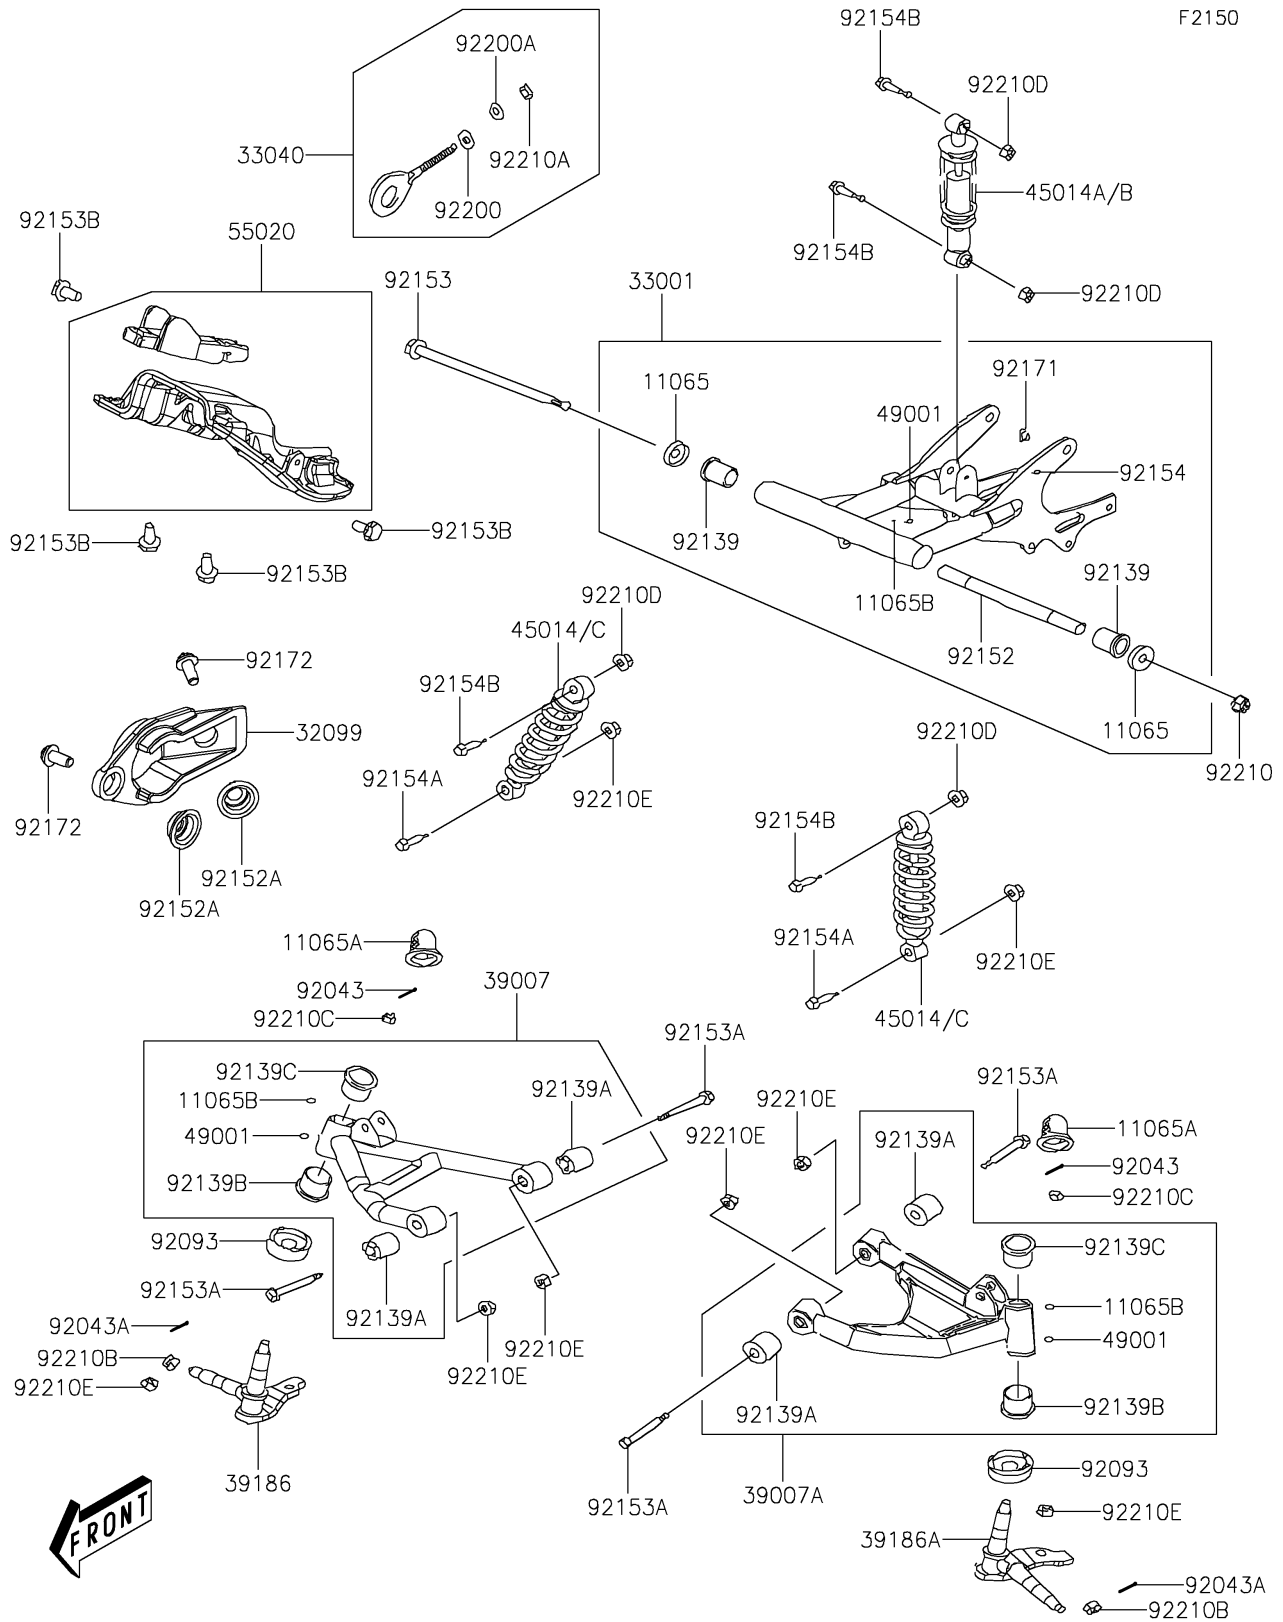

# 2017 KFX®90 PARTS DIAGRAM

## 2017 KFX®90 PARTS LIST

### Suspension

ITEM NAME	PART NUMBER	QUANTITY
CAP (Ref # 11065)	11065-Y003	2
CAP (Ref # 11065A)	11065-Y004	2
CAP,GREASE NIPPLE (Ref # 11065B)	11065-Y005	3
CASE,KICK STARTER (Ref # 32099)	32099-Y001	1
ARM-COMP-SWING (Ref # 33001)	33001-Y001	1
ADJUSTER-CHAIN (Ref # 33040)	33040-Y001	1
ARM-SUSP,RH (Ref # 39007)	39007-Y001	1
ARM-SUSP,LH (Ref # 39007A)	39007-Y002	1
KNUCKLE,RH (Ref # 39186)	39186-Y001	1
KNUCKLE,LH (Ref # 39186A)	39186-Y002	1
SHOCKABSORBER,FR,GREEN (Ref # 45014)	45014-Y001-960	2
SHOCKABSORBER,RR,GREEN (Ref # 45014B)	45014-Y002-960	1
NIPPLE-GREASE (Ref # 49001)	49001-Y001	3
GUARD (Ref # 55020)	55020-Y004	1
PIN,2X20 (Ref # 92043)	92043-Y008	2
PIN,3X25 (Ref # 92043A)	92043-Y009	2
SEAL (Ref # 92093)	92093-Y007	2
BUSHING,RR (Ref # 92139)	92139-Y003	2
BUSHING,SUSPENSION ARM (Ref # 92139A)	92139-Y004	4
BUSHING,SUSPENSION ARM (Ref # 92139B)	92139-Y005	2
BUSHING,SUSPENSION ARM (Ref # 92139C)	92139-Y006	2
COLLAR (Ref # 92152)	92152-Y010	1
COLLAR (Ref # 92152A)	92152-Y011	2
BOLT (Ref # 92153)	92153-Y011	1
BOLT,FLANGE,10X50 (Ref # 92153A)	92153-Y042	4
BOLT,6X16 (Ref # 92153B)	92153-Y064	4
BOLT,FLANGE,6X10 (Ref # 92154)	92154-Y038	1
BOLT,HEX,10X40 (Ref # 92154A)	92154-Y148	2
BOLT,FLANGE,10X40 (Ref # 92154B)	92154-Y149	4

### Suspension

ITEM NAME	PART NUMBER	QUANTITY
CLAMP,BRAKE HOSE (Ref # 92171)	92171-Y005	1
SCREW,TAPPING,6X12 (Ref # 92172)	92172-Y070	2
WASHER,8MM (Ref # 92200)	92200-Y016	1
WASHER,8MM (Ref # 92200A)	92200-Y019	1
NUT,14MM (Ref # 92210)	92210-Y012	1
NUT,8MM (Ref # 92210A)	92210-Y018	1
NUT,12MM (Ref # 92210B)	92210-Y023	2
NUT,10MM (Ref # 92210C)	92210-Y024	2
NUT,10MM (Ref # 92210D)	92210-Y029	4
NUT,10MM (Ref # 92210E)	92210-Y034	8