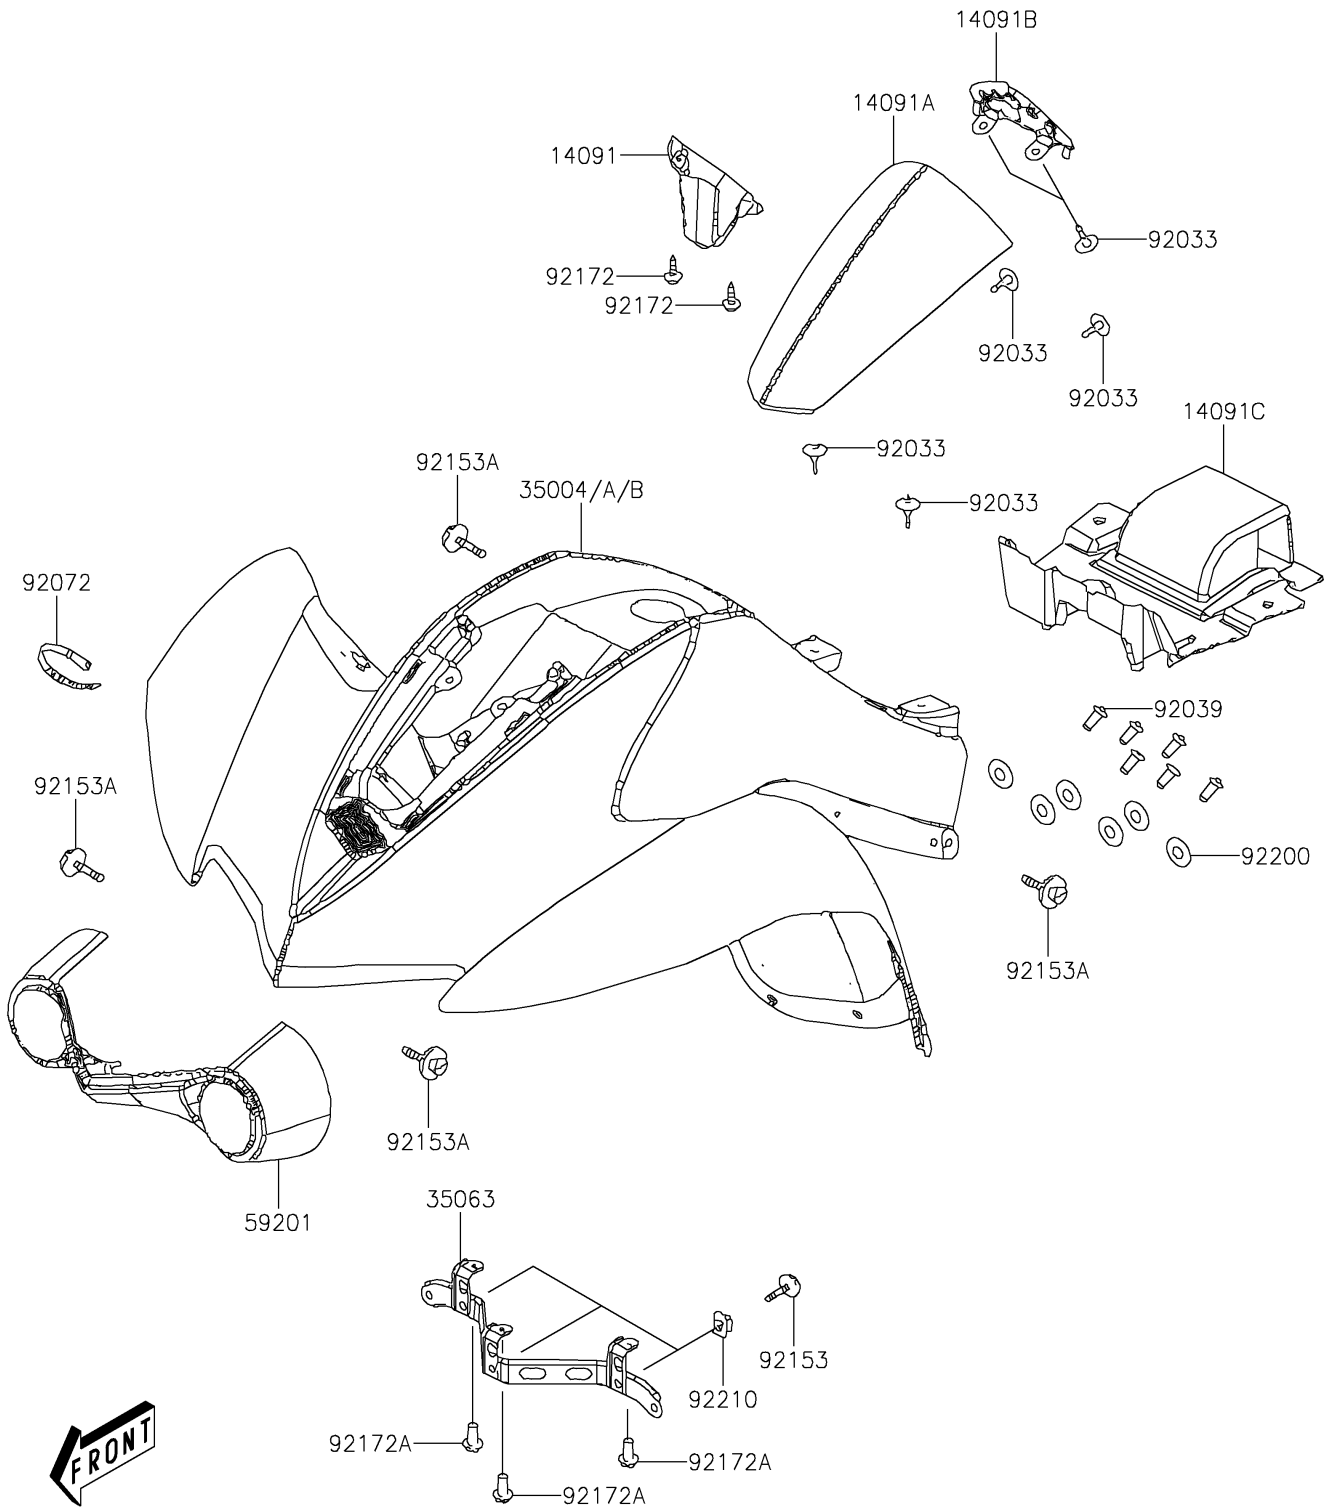

2017 KFX®90 PARTS DIAGRAM

Front Fender(s)

F2171

2017 KFX® 90 PARTS LIST

Front Fender(s)

ITEM NAME	PART NUMBER	QUANTITY
COVER,MAIN SWITCH,BLACK (Ref # 14091)	14091-Y006-933	1
COVER,FRONT,B.WHITE (Ref # 14091A)	14091-Y007-932	1
COVER,CENTER,BLACK (Ref # 14091B)	14091-Y008-933	1
COVER,INNER,BLACK (Ref # 14091C)	14091-Y013-933	1
FENDER-FRONT,GREEN (Ref # 35004)	35004-Y001-930	1
STAY,FRONT FENDER (Ref # 35063)	35063-Y003	1
BUMPER,FRONT,BLACK (Ref # 59201)	59201-Y001-933	1
RIVET (Ref # 92033)	92033-Y010	6
RIVET,3.2X9.8 (Ref # 92039)	92039-Y001	6
BAND (Ref # 92072)	92072-Y003	1
BOLT,5X16 (Ref # 92153)	92153-Y013	3
BOLT,6X16 (Ref # 92153A)	92153-Y018	4
SCREW,4X12 (Ref # 92172)	92172-Y019	2
SCREW,TAPPING,5X16 (Ref # 92172A)	92172-Y020	3
WASHER,3MM (Ref # 92200)	92200-Y017	6
NUT,5MM (Ref # 92210)	92210-Y016	3