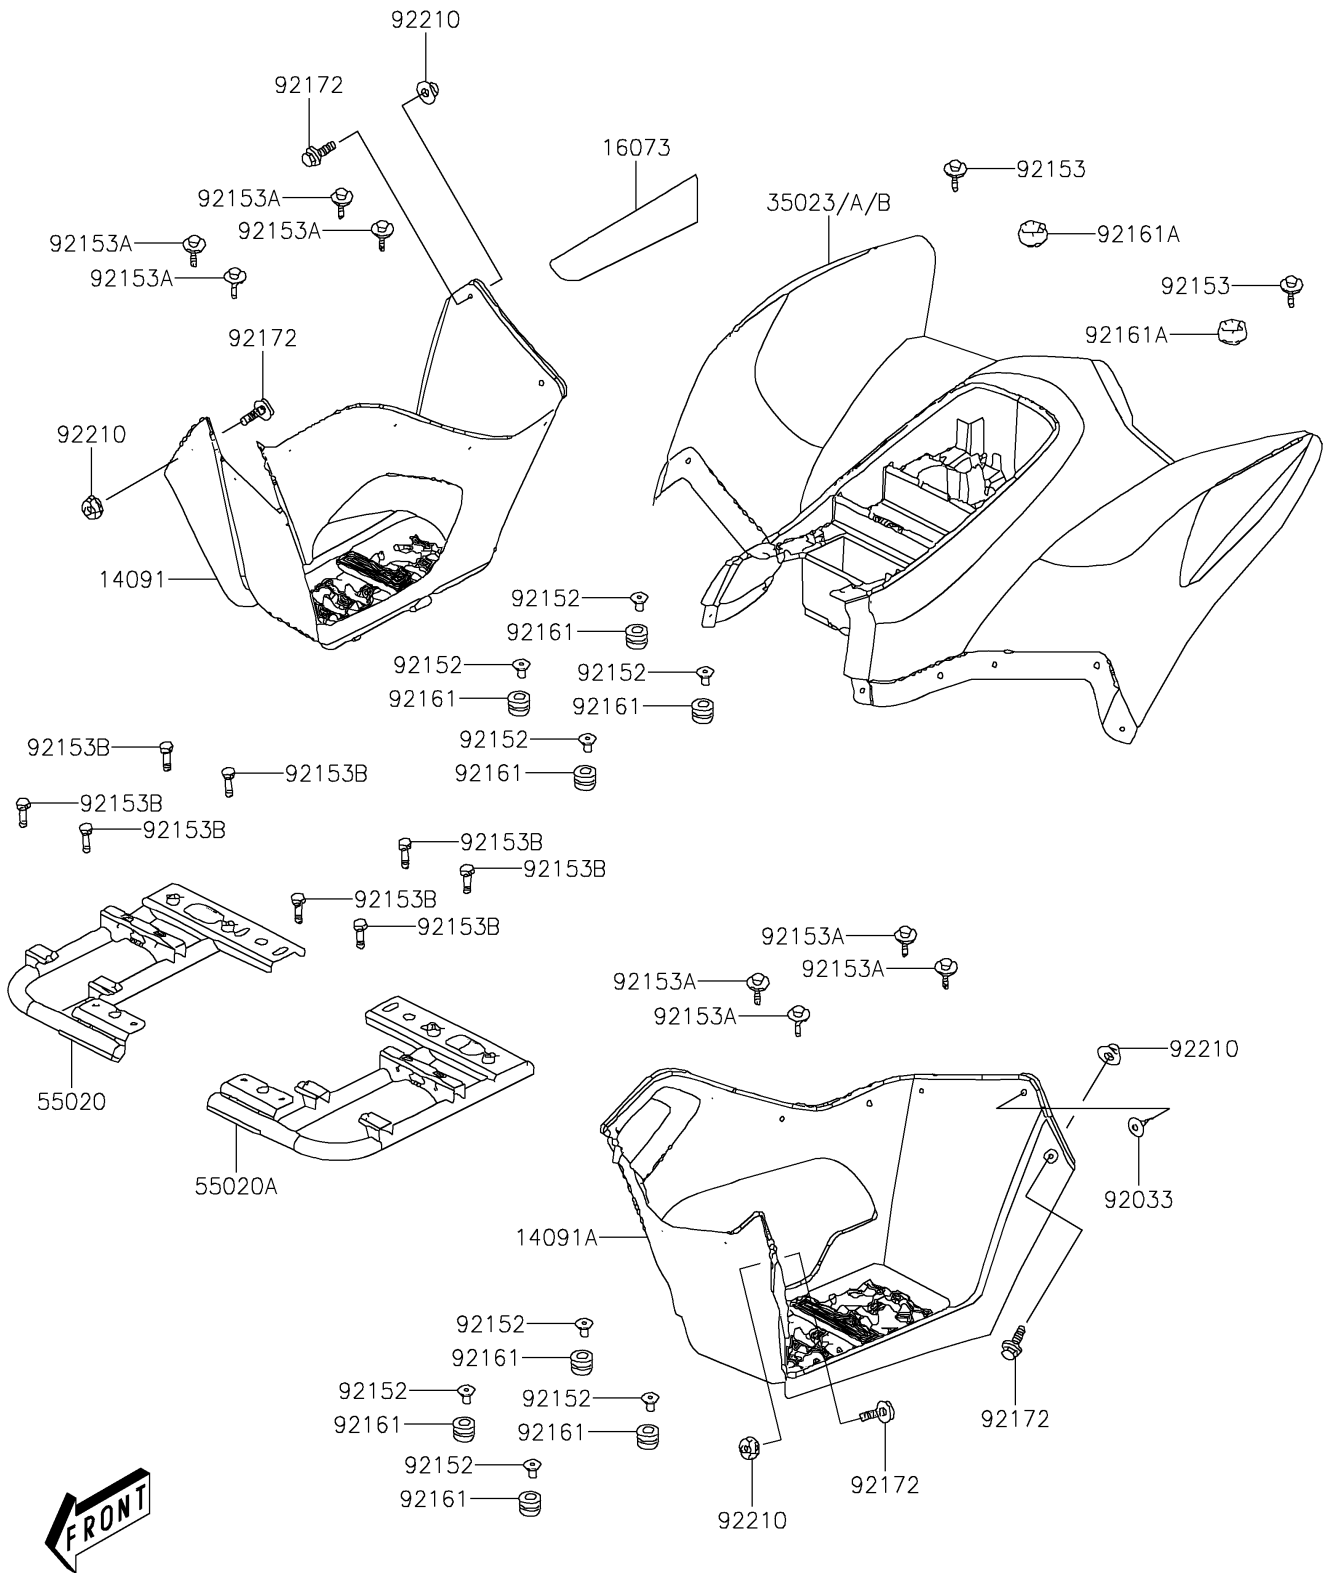

2017 KFX®90 PARTS DIAGRAM

Rear Fender(s)

F2172

2017 KFX®90 PARTS LIST

Rear Fender(s)

ITEM NAME	PART NUMBER	QUANTITY
COVER,SIDE,RH,BLACK (Ref # 14091)	14091-Y009-933	1
COVER,SIDE,LH,BLACK (Ref # 14091A)	14091-Y010-933	1
INSULATOR (Ref # 16073)	16073-Y003	1
FENDER-REAR,GREEN (Ref # 35023)	35023-Y001-930	1
GUARD,SIDE,RH (Ref # 55020)	55020-Y002	1
GUARD,SIDE,LH (Ref # 55020A)	55020-Y003	1
RIVET (Ref # 92033)	92033-Y010	16
COLLAR (Ref # 92152)	92152-Y014	8
BOLT,6X16 (Ref # 92153)	92153-Y018	5
BOLT,6X20 (Ref # 92153A)	92153-Y019	8
BOLT,FLANGE,8X16 (Ref # 92153B)	92153-Y032	8
DAMPER (Ref # 92161)	92161-Y003	8
DAMPER (Ref # 92161A)	92161-Y005	2
SCREW,6X16 (Ref # 92172)	92172-Y004	4
NUT (Ref # 92210)	92210-Y031	4