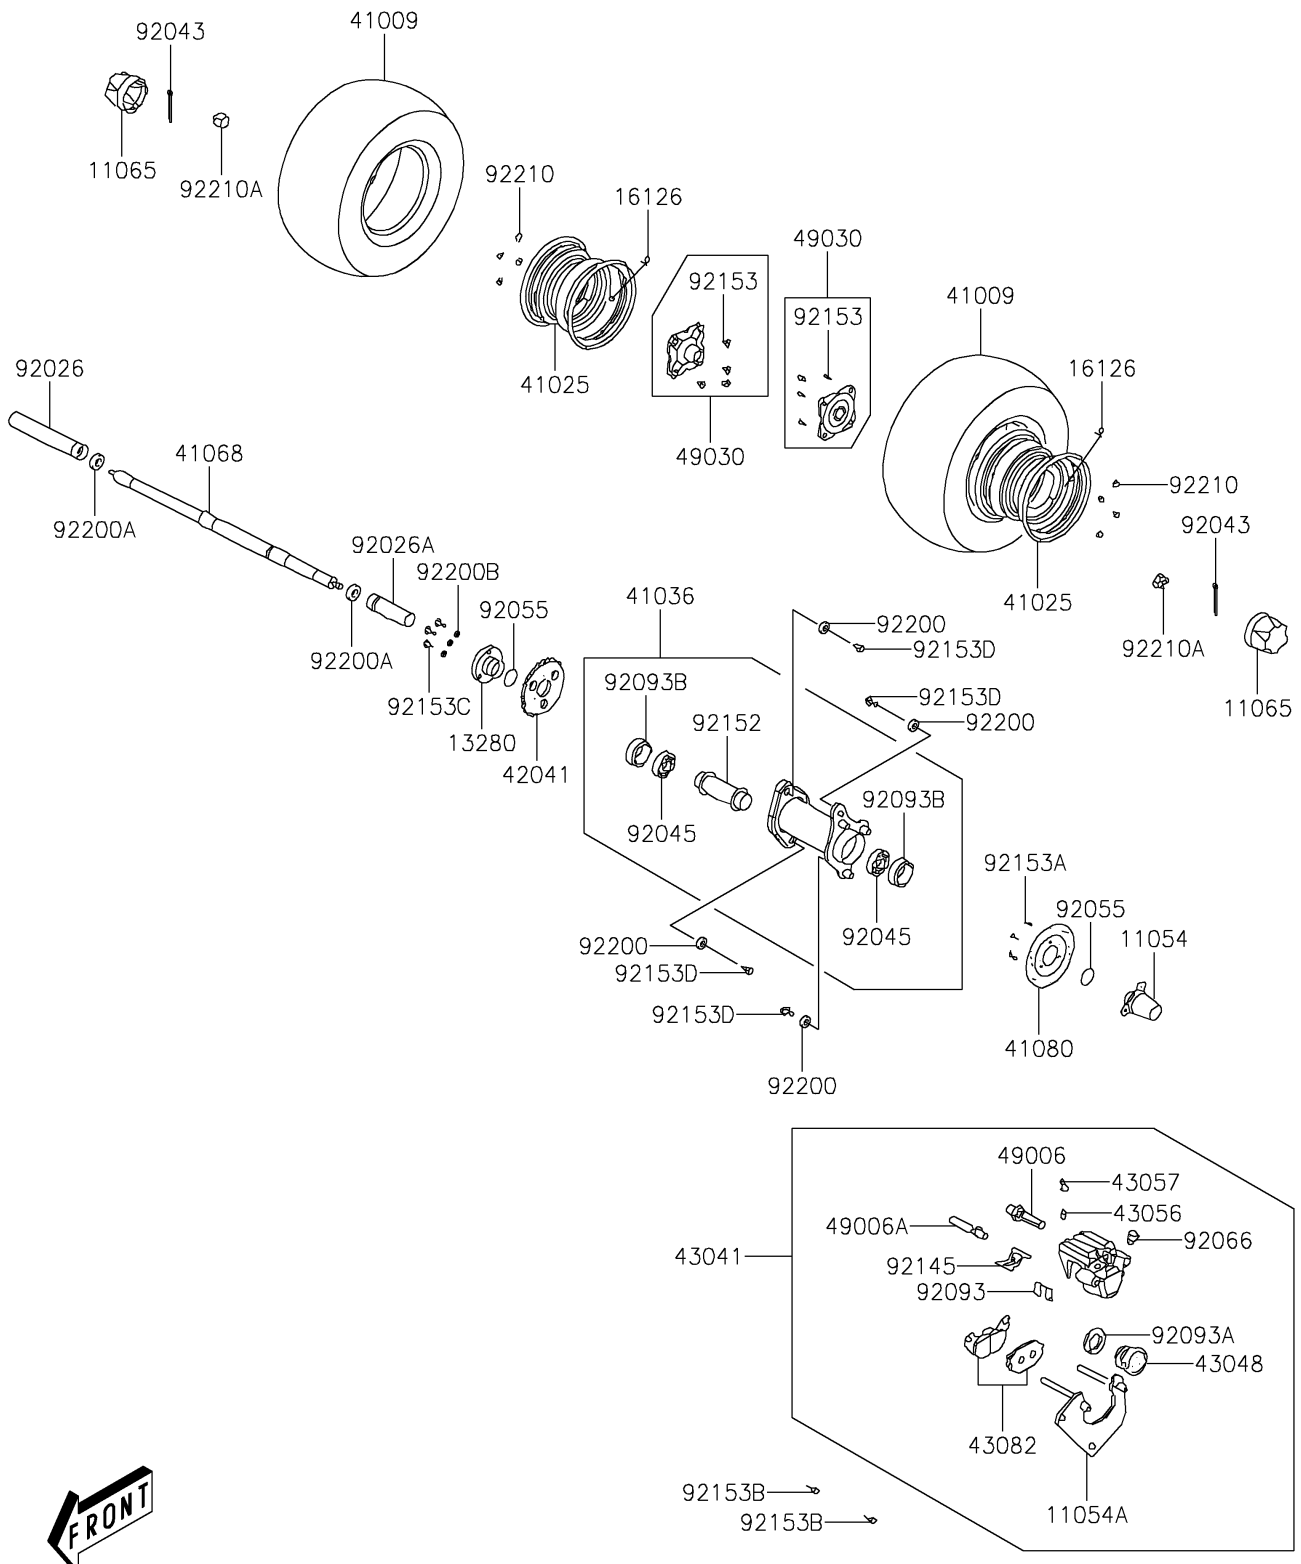

2017 KFX®90 PARTS DIAGRAM

Rear Hub

F2240

2017 KFX® 90 PARTS LIST

Rear Hub

| ITEM NAME | PART NUMBER | QUANTITY |
|------------------------------------|----------------|----------|
| BRACKET,BRAKE DISK (Ref # 11054) | 11054-Y005 | 1 |
| BRACKET (Ref # 11054A) | 11054-Y008 | 1 |
| CAP,WHEEL (Ref # 11065) | 11065-Y002 | 2 |
| HOLDER,SPROCKET (Ref # 13280) | 13280-Y004 | 1 |
| VALVE,RIM (Ref # 16126) | 16126-Y001 | 2 |
| TIRE,RR (Ref # 41009) | 41009-Y001 | 2 |
| RIM,BLACK (Ref # 41025) | 41025-Y001-935 | 2 |
| HUB-ASSY,RR,BLACK (Ref # 41036) | 41036-Y001-935 | 1 |
| AXLE,RR (Ref # 41068) | 41068-Y001 | 1 |
| DISC,RR (Ref # 41080) | 41080-Y001 | 1 |
| SPROCKET-HUB (Ref # 42041) | 42041-Y001 | 1 |
| CALIPER-ASSY,RR (Ref # 43041) | 43041-Y001 | 1 |
| PISTON-CALIPER (Ref # 43048) | 43048-Y001 | 1 |
| BREATHER-BRAKE (Ref # 43056) | 43056-Y001 | 1 |
| CAP-BREATHER (Ref # 43057) | 43057-Y001 | 1 |
| PAD-ASSY-BRAKE (Ref # 43082) | 43082-Y001 | 1 |
| BOOT (Ref # 49006) | 49006-Y001 | 1 |
| BOOT (Ref # 49006A) | 49006-Y002 | 1 |
| HUB,RR (Ref # 49030) | 49030-Y001 | 2 |
| SPACER,REAR AXLE,RH (Ref # 92026) | 92026-Y005 | 1 |
| SPACER,REAR AXLE,LH (Ref # 92026A) | 92026-Y006 | 1 |
| PIN,3X25 (Ref # 92043) | 92043-Y011 | 2 |
| BEARING-BALL,6006 (Ref # 92045) | 92045-Y008 | 2 |
| RING-O,30MM (Ref # 92055) | 92055-Y015 | 2 |
| PLUG (Ref # 92066) | 92066-Y001 | 1 |
| SEAL,DUST (Ref # 92093) | 92093-Y005 | 1 |
| SEAL,PISTON (Ref # 92093A) | 92093-Y006 | 1 |
| SEAL,DUST (Ref # 92093B) | 92093-Y009 | 2 |
| SPRING,PAD (Ref # 92145) | 92145-Y012 | 1 |