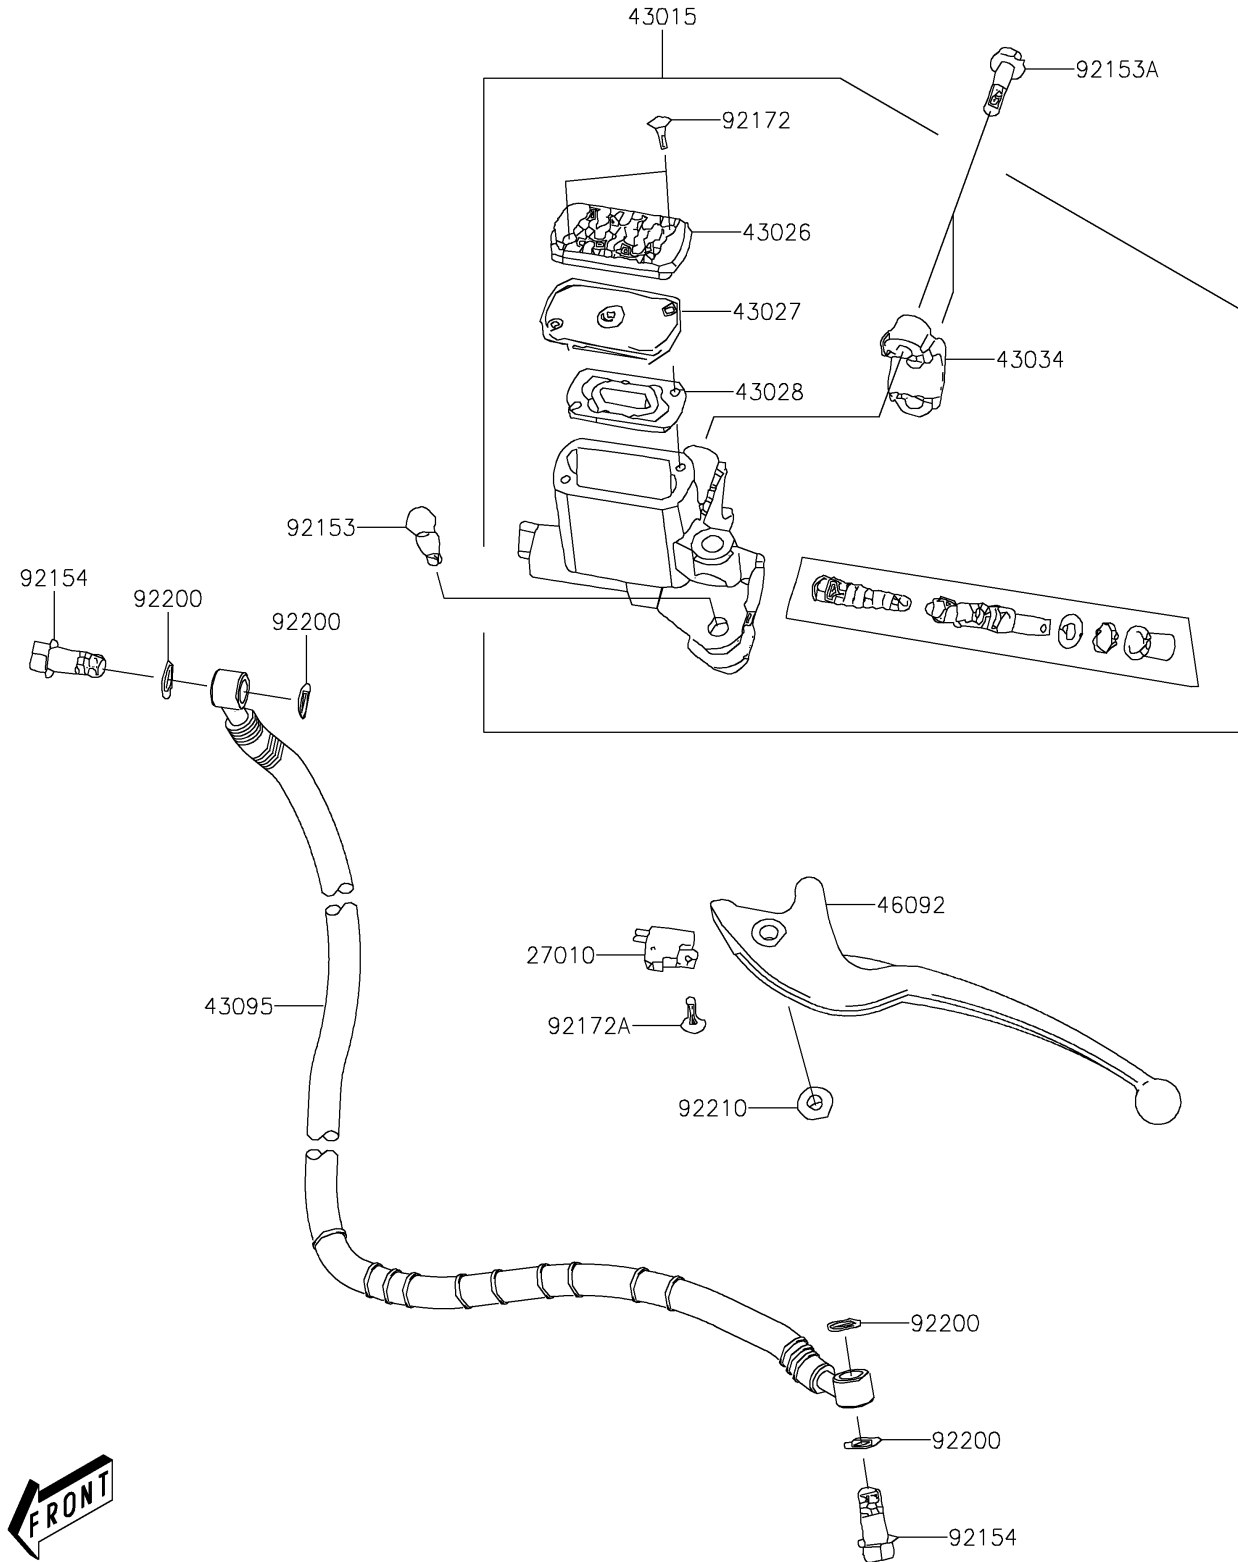

# 2017 KFX®90 PARTS DIAGRAM

## Front Master Cylinder

F2291

## 2017 KFX® 90 PARTS LIST

### Front Master Cylinder

ITEM NAME	PART NUMBER	QUANTITY
SWITCH,STOP (Ref # 27010)	27010-Y004	1
CYLINDER-ASSY-MASTER (Ref # 43015)	43015-Y001	1
CAP-BRAKE (Ref # 43026)	43026-Y001	1
PLATE-DIAPHRAGM (Ref # 43027)	43027-Y001	1
DIAPHRAGM (Ref # 43028)	43028-Y001	1
HOLDER-BRAKE,MASTER CYLINDER (Ref # 43034)	43034-Y002	1
HOSE-BRAKE (Ref # 43095)	43095-Y001	1
LEVER-GRIP,LH (Ref # 46092)	46092-Y003	1
BOLT (Ref # 92153)	92153-Y008	1
BOLT,SOCKET,6X23 (Ref # 92153A)	92153-Y010	2
BOLT,10X22 (Ref # 92154)	92154-Y114	2
SCREW,4X12 (Ref # 92172)	92172-Y011	2
SCREW,4X12 (Ref # 92172A)	92172-Y014	1
WASHER (Ref # 92200)	92200-Y015	4
NUT,6MM (Ref # 92210)	92210-Y026	1